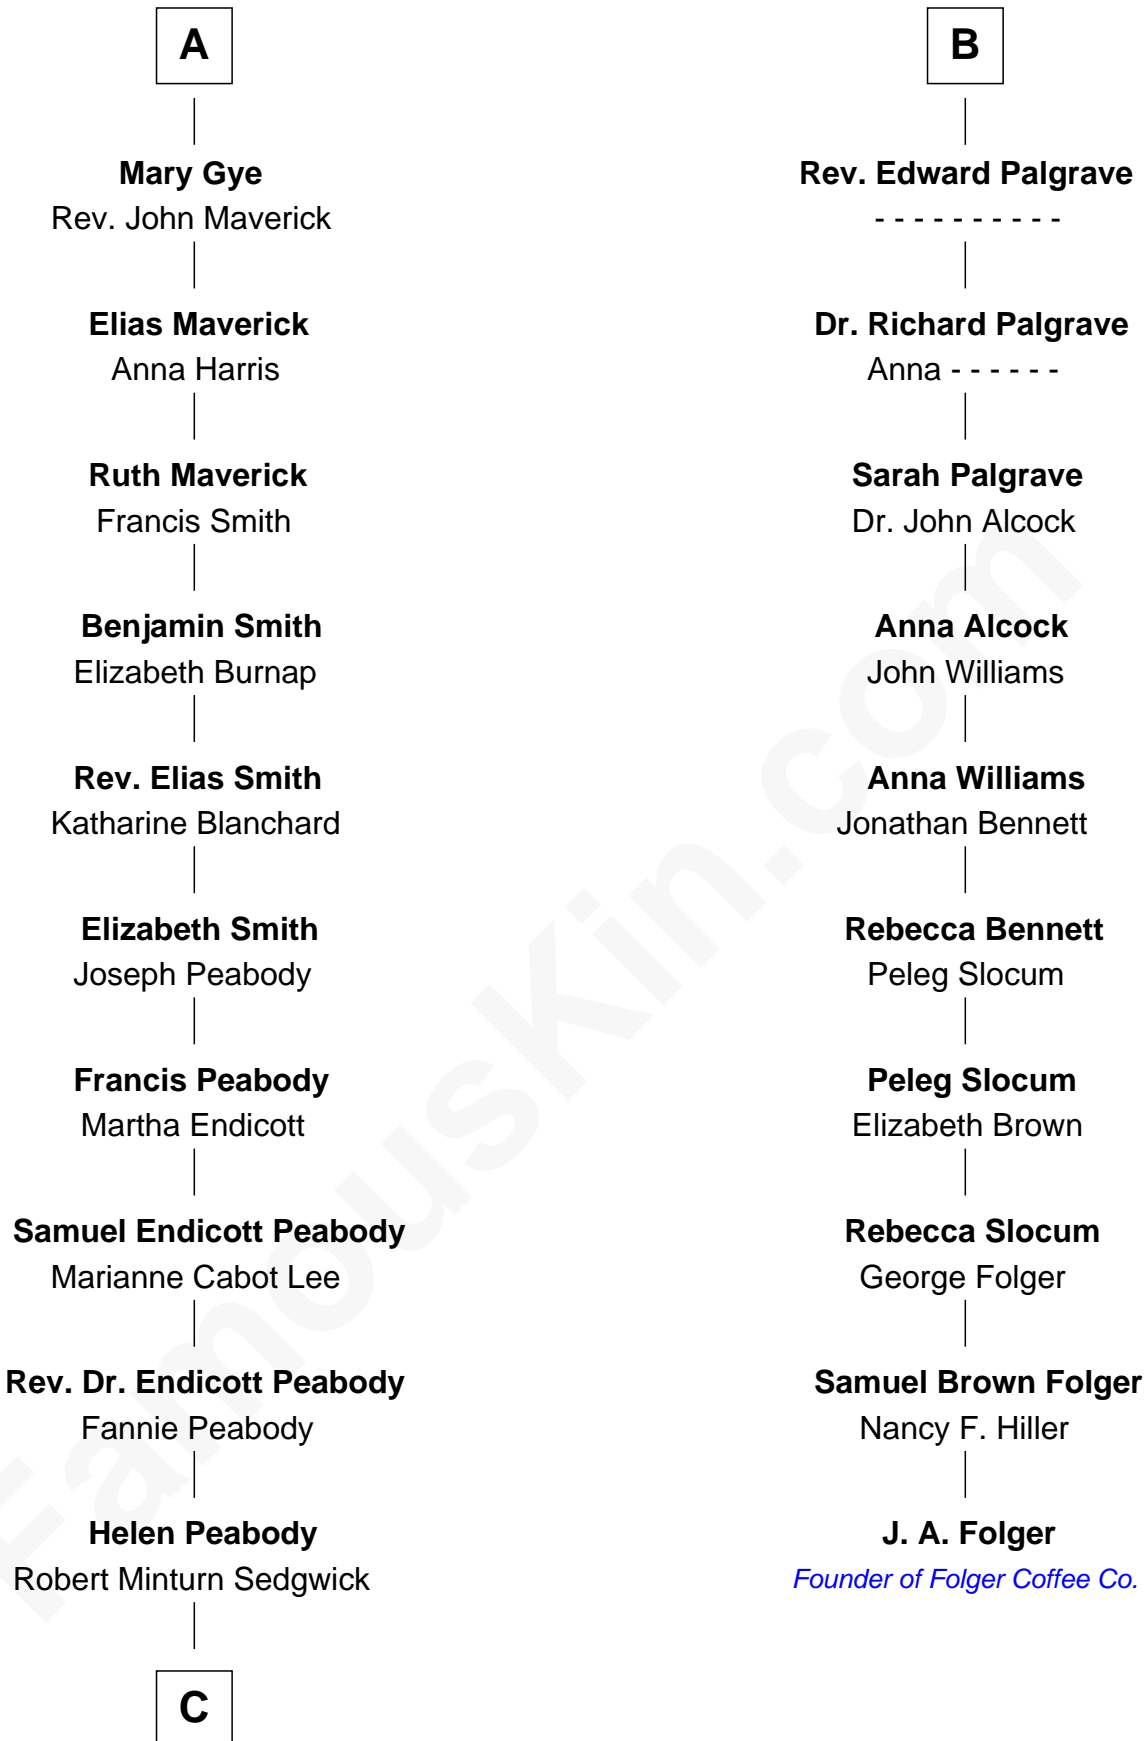

FamousKin.com

Relationship Chart of

Kyra Sedgwick

TV and Movie Actress

16th cousin 2 times removed of

J. A. Folger

Founder of Folger Coffee Company

C

Henry Dwight Sedgwick

Patricia Ann Rosenwald

Kyra Sedgwick

TV and Movie Actress

FamousKin.com