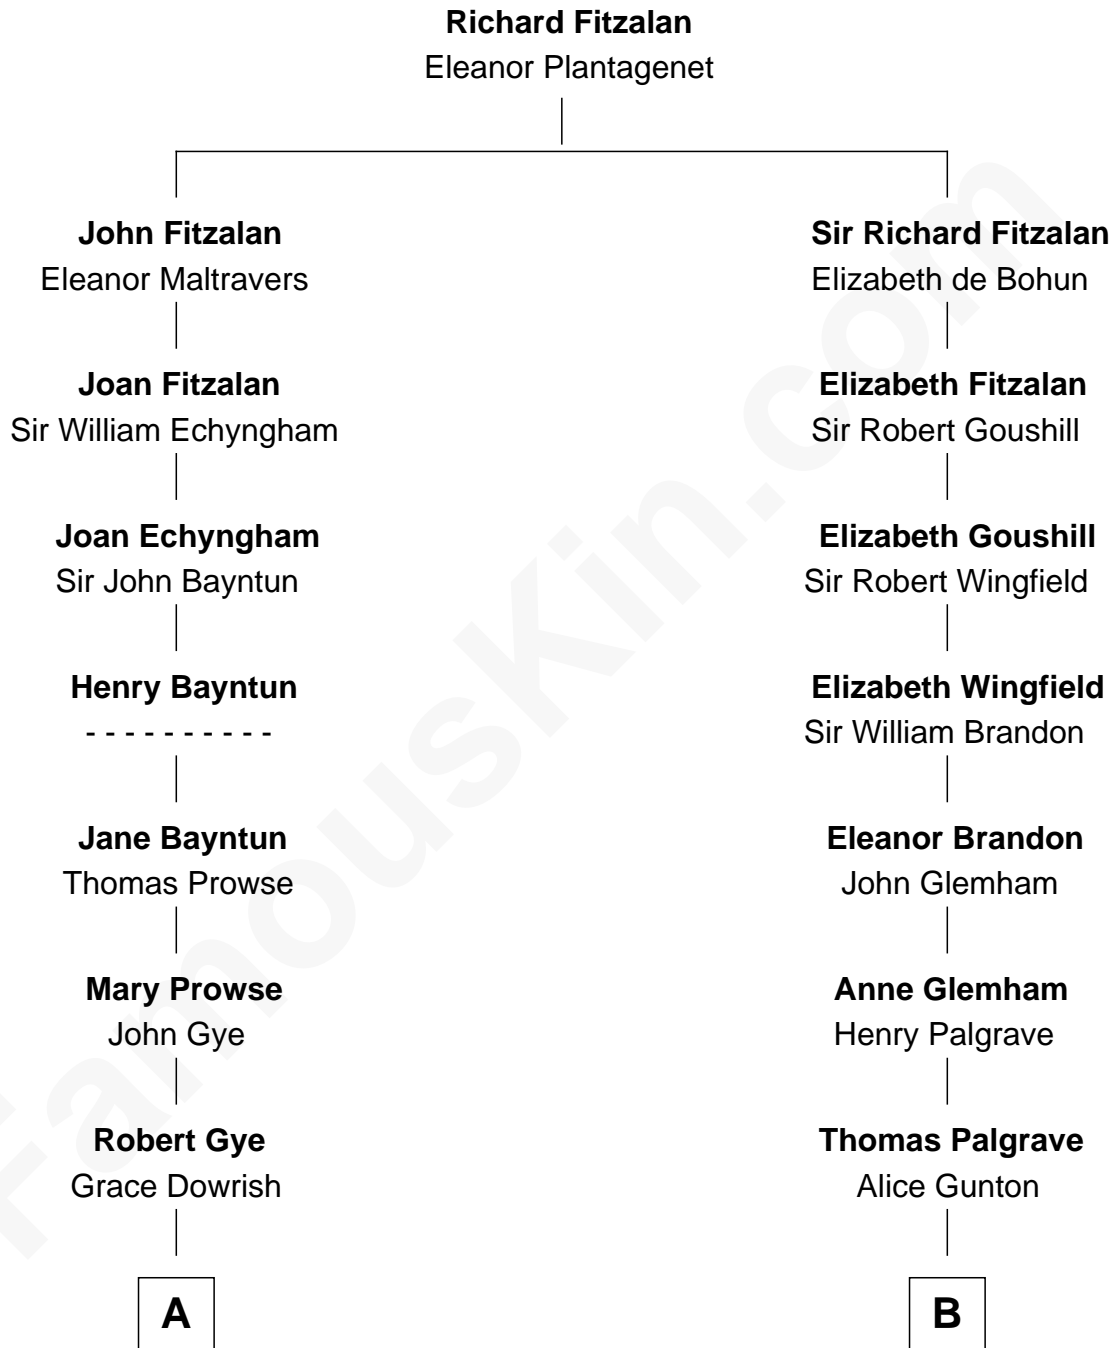

FamousKin.com

Relationship Chart of

Kyra Sedgwick

TV and Movie Actress

16th cousin 2 times removed of

J. A. Folger

Founder of Folger Coffee Company

C

Henry Dwight Sedgwick

Patricia Ann Rosenwald

Kyra Sedgwick

TV and Movie Actress

FamousKin.com