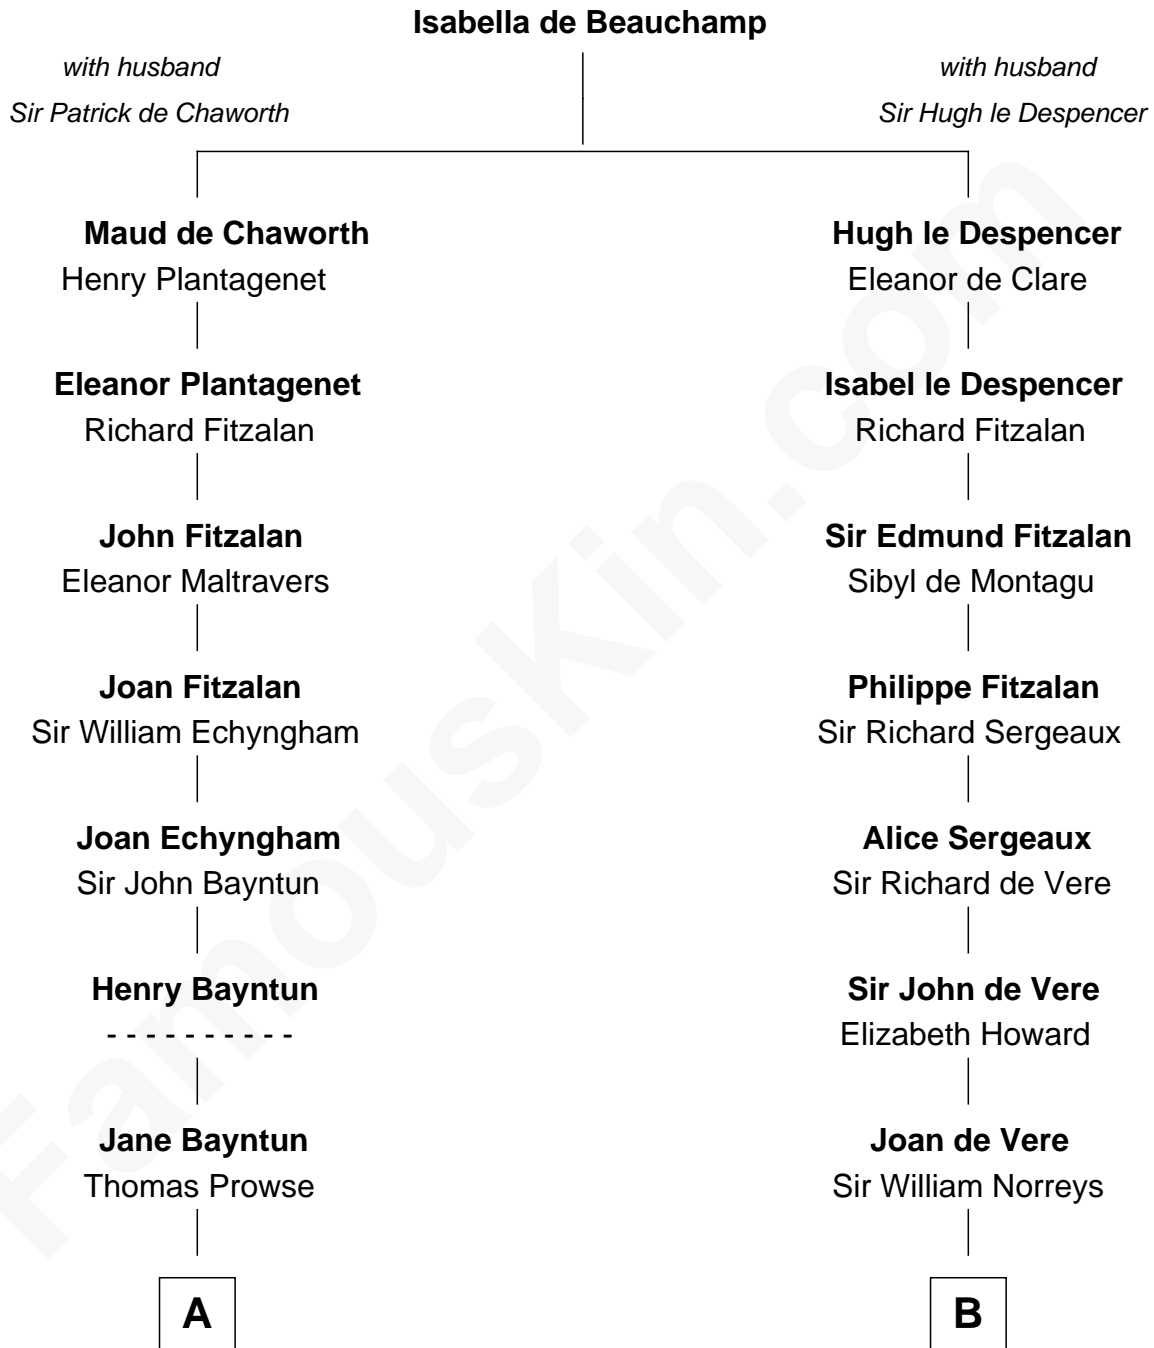

# FamousKin.com Relationship Chart of

**Kyra Sedgwick**

*TV and Movie Actress*

16th cousin 4 times removed of

**Samuel Howard**

*Boston Tea Party Participant*

**C**

Rev. Dr. Endicott Peabody

Fannie Peabody

**Helen Peabody**

Robert Minturn Sedgwick

**Henry Dwight Sedgwick**

Patricia Ann Rosenwald

**Kyra Sedgwick**

*TV and Movie Actress*

FamousKin.com