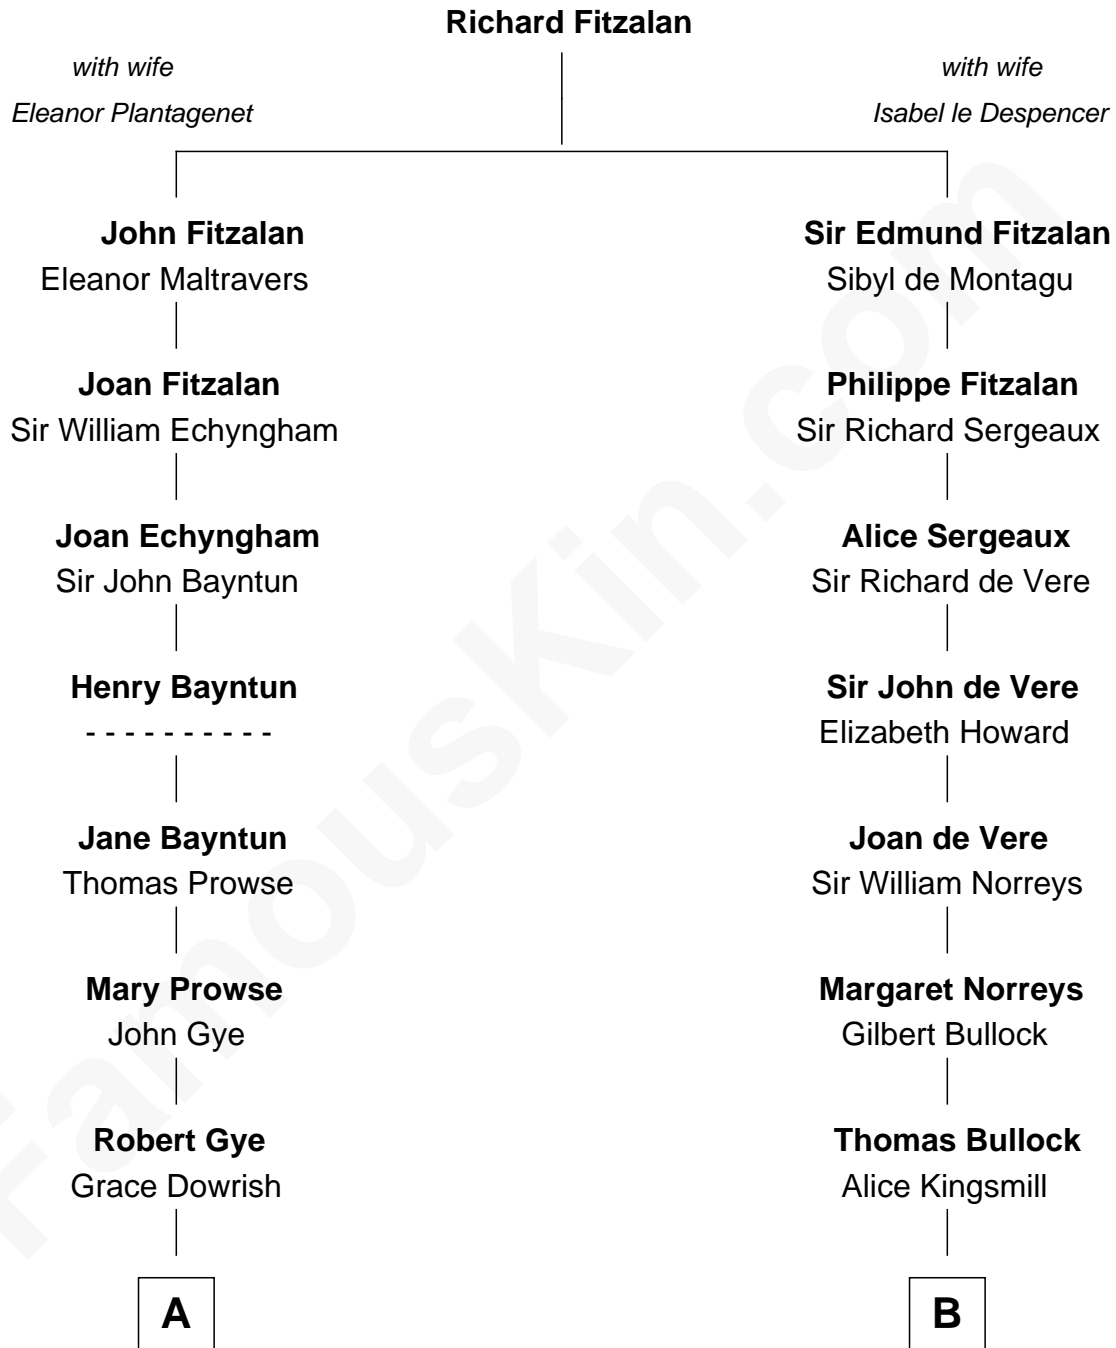

FamousKin.com Relationship Chart of

Kyra Sedgwick

TV and Movie Actress

14th cousin 4 times removed of

Samuel Howard

Boston Tea Party Participant

C

Henry Dwight Sedgwick

Patricia Ann Rosenwald

Kyra Sedgwick

TV and Movie Actress

FamousKin.com