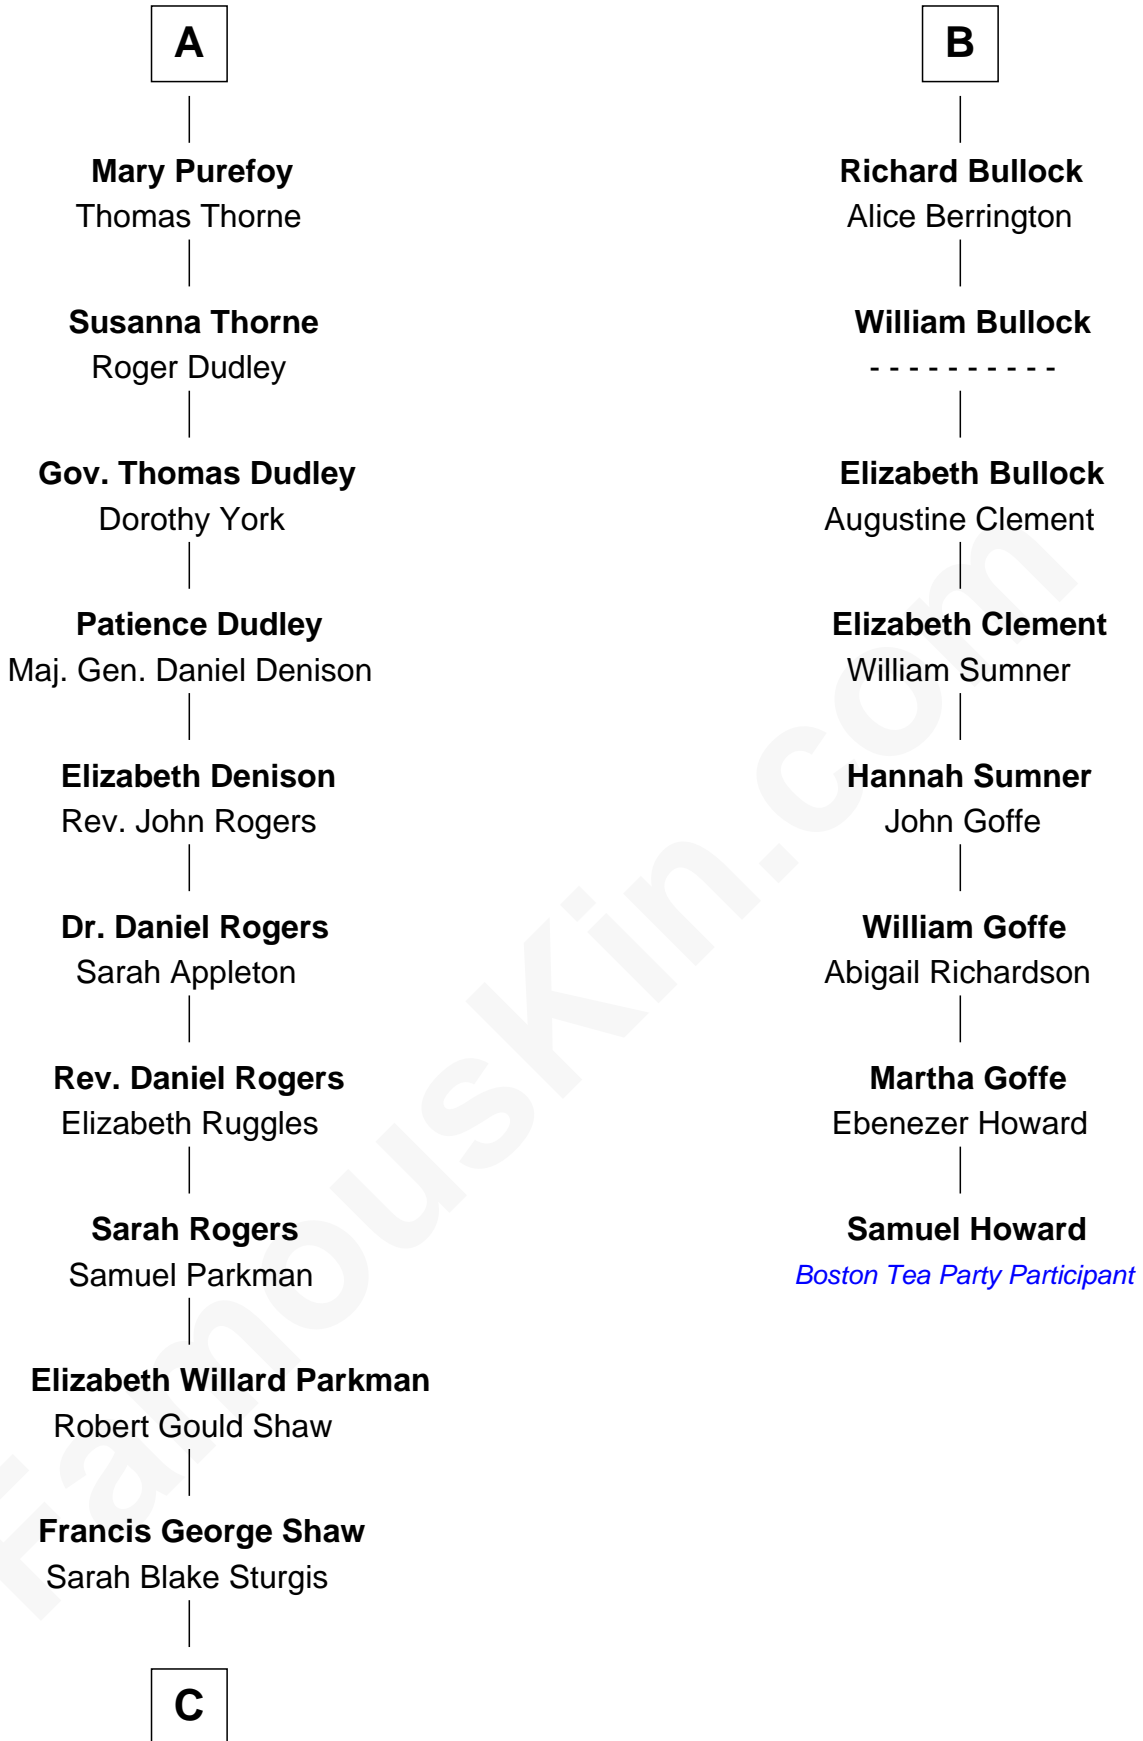

FamousKin.com

Relationship Chart of

Kyra Sedgwick

TV and Movie Actress

14th cousin 7 times removed of

Samuel Howard

Boston Tea Party Participant

Sir John Howard

Alice de Bois

C

—
Susanna Shaw
Robert Bowne Minturn

—
Sarah May Minturn
Henry Dwight Sedgwick

—
Robert Minturn Sedgwick
Helen Peabody

—
Henry Dwight Sedgwick
Patricia Ann Rosenwald

—
Kyra Sedgwick
TV and Movie Actress

FamousKin.com