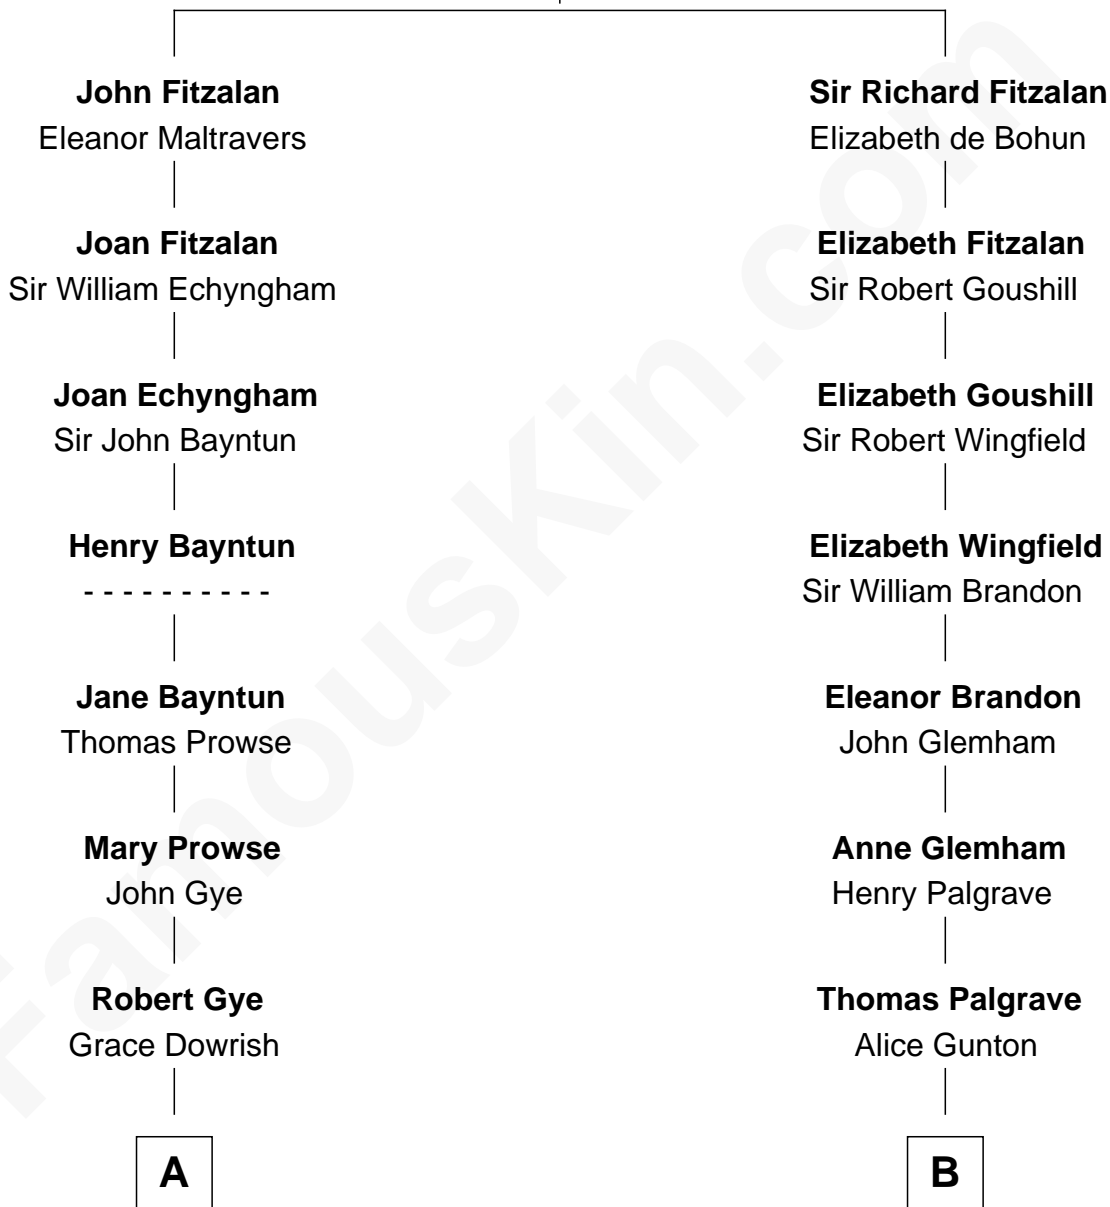

# FamousKin.com Relationship Chart of

**Kyra Sedgwick**

*TV and Movie Actress*

14th cousin 4 times removed of

**Eli Whitney**

*Inventor of the Cotton Gin*

**Richard Fitzalan**  
Eleanor Plantagenet

**C**

Henry Dwight Sedgwick

Patricia Ann Rosenwald

**Kyra Sedgwick**

*TV and Movie Actress*

FamousKin.com