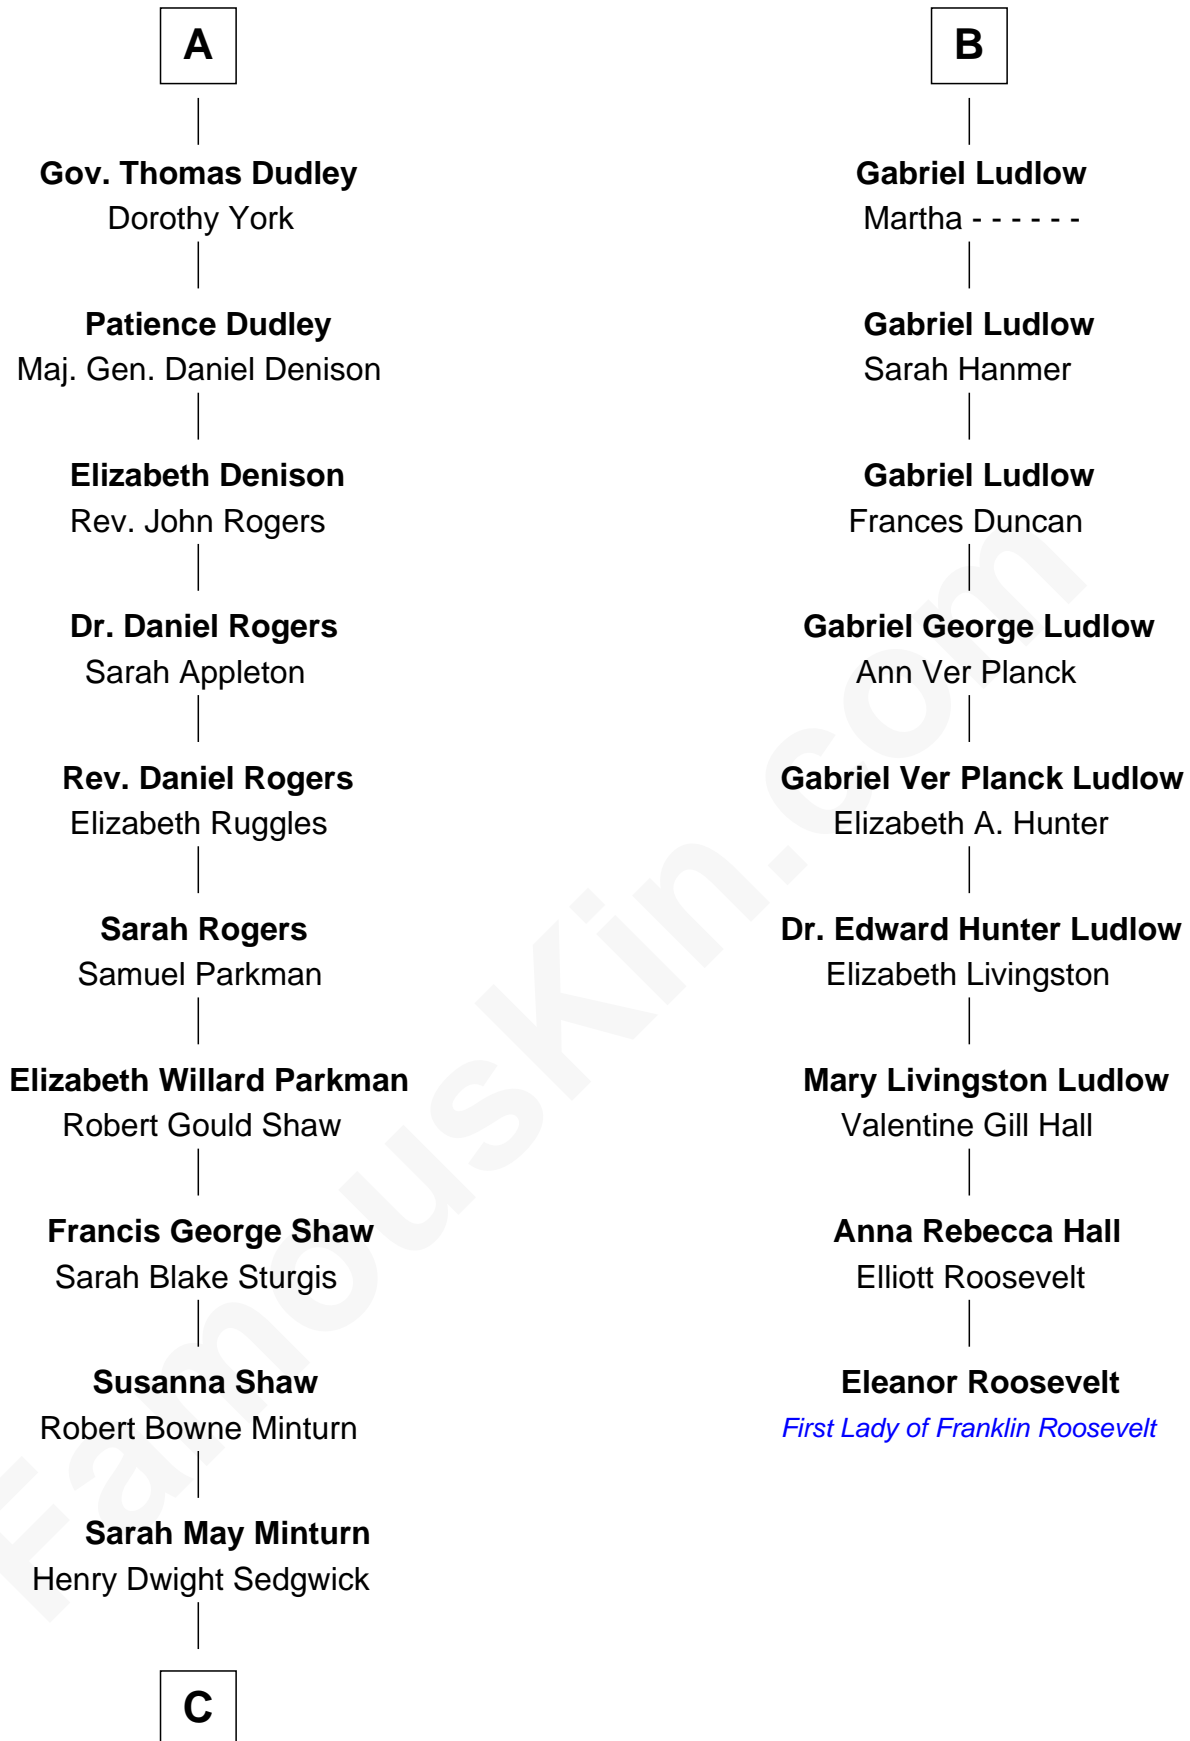

FamousKin.com

Relationship Chart of

Kyra Sedgwick

TV and Movie Actress

15th cousin 4 times removed of

Eleanor Roosevelt

First Lady of President Franklin D. Roosevelt

Sir Walter Blount

Sir Andrews de Windsor

Edith Windsor

George Ludlow

Thomas Ludlow

Jane Pyle

Thomas Ludlow

Jane Bennett

B