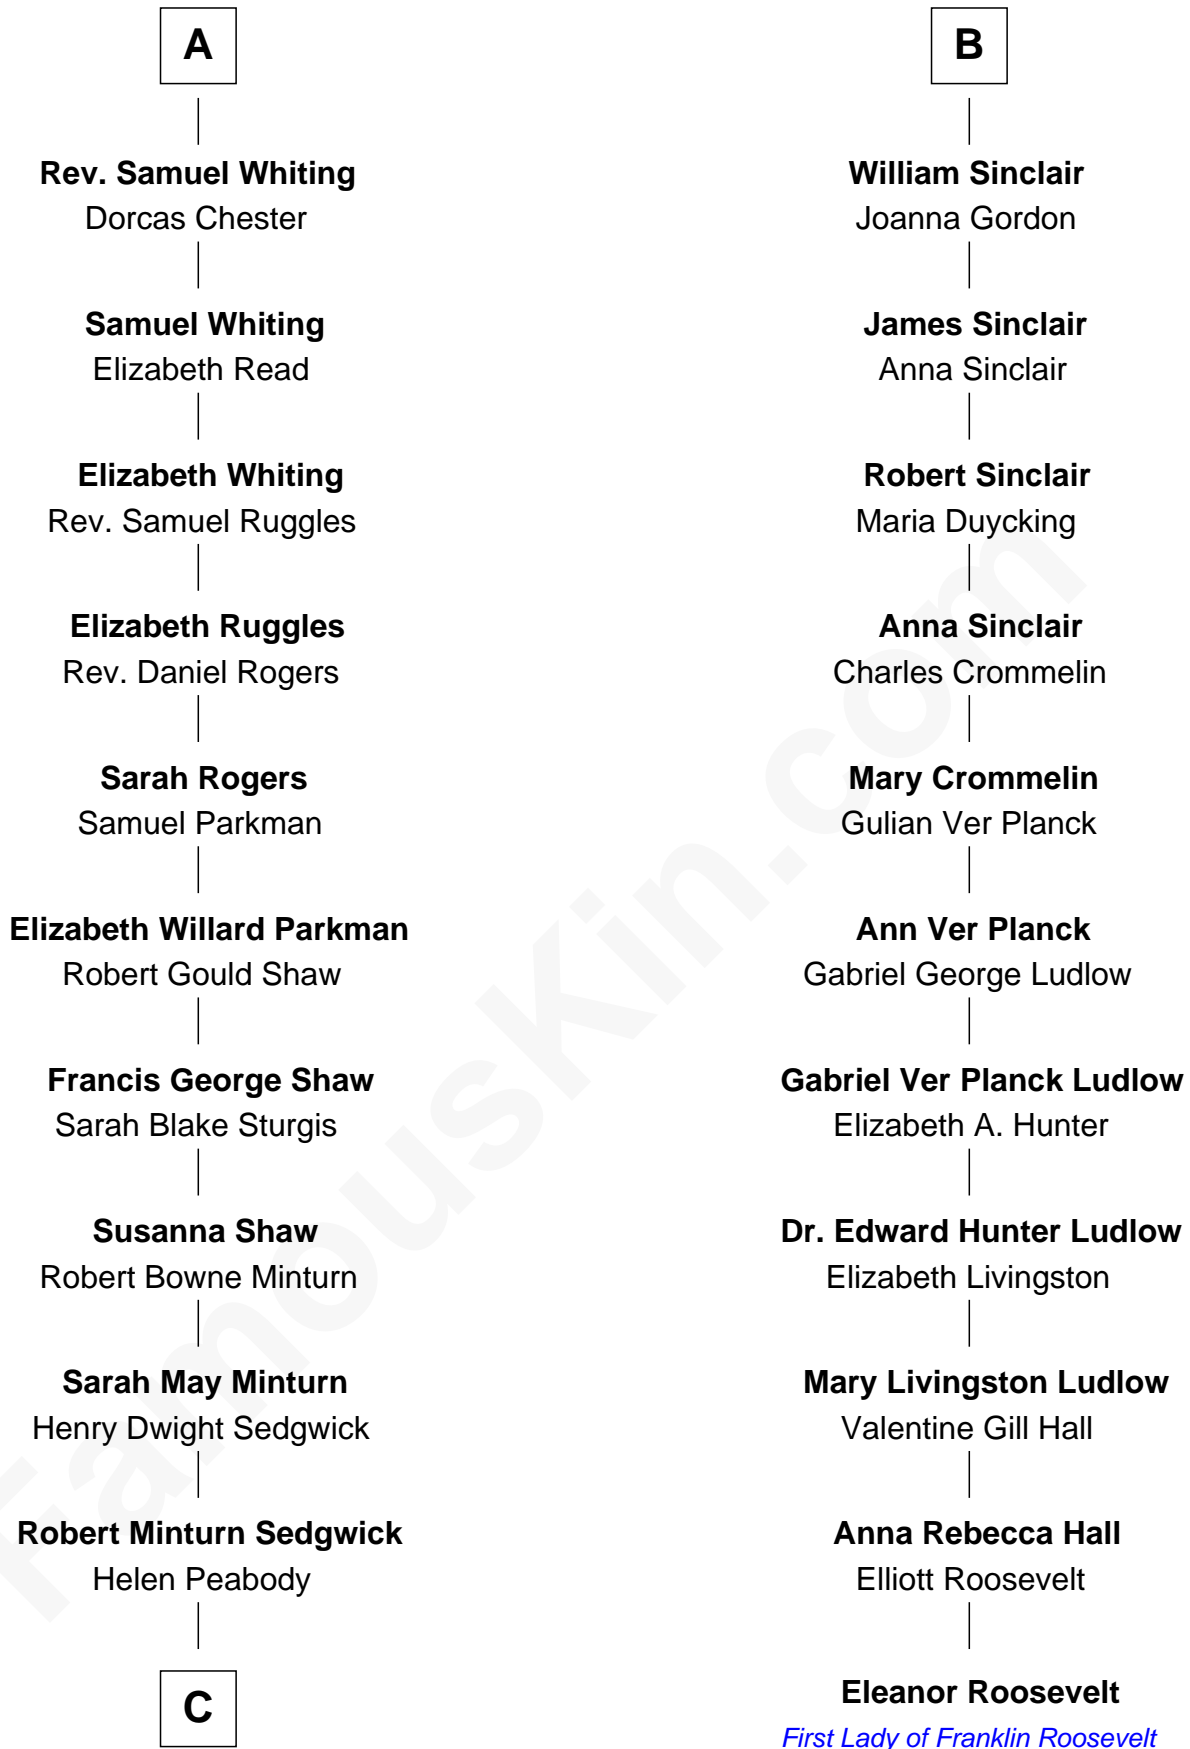

FamousKin.com Relationship Chart of

Kyra Sedgwick

TV and Movie Actress

17th cousin 1 time removed of

Eleanor Roosevelt

First Lady of President Franklin D. Roosevelt

Henry Dwight Sedgwick

Patricia Ann Rosenwald