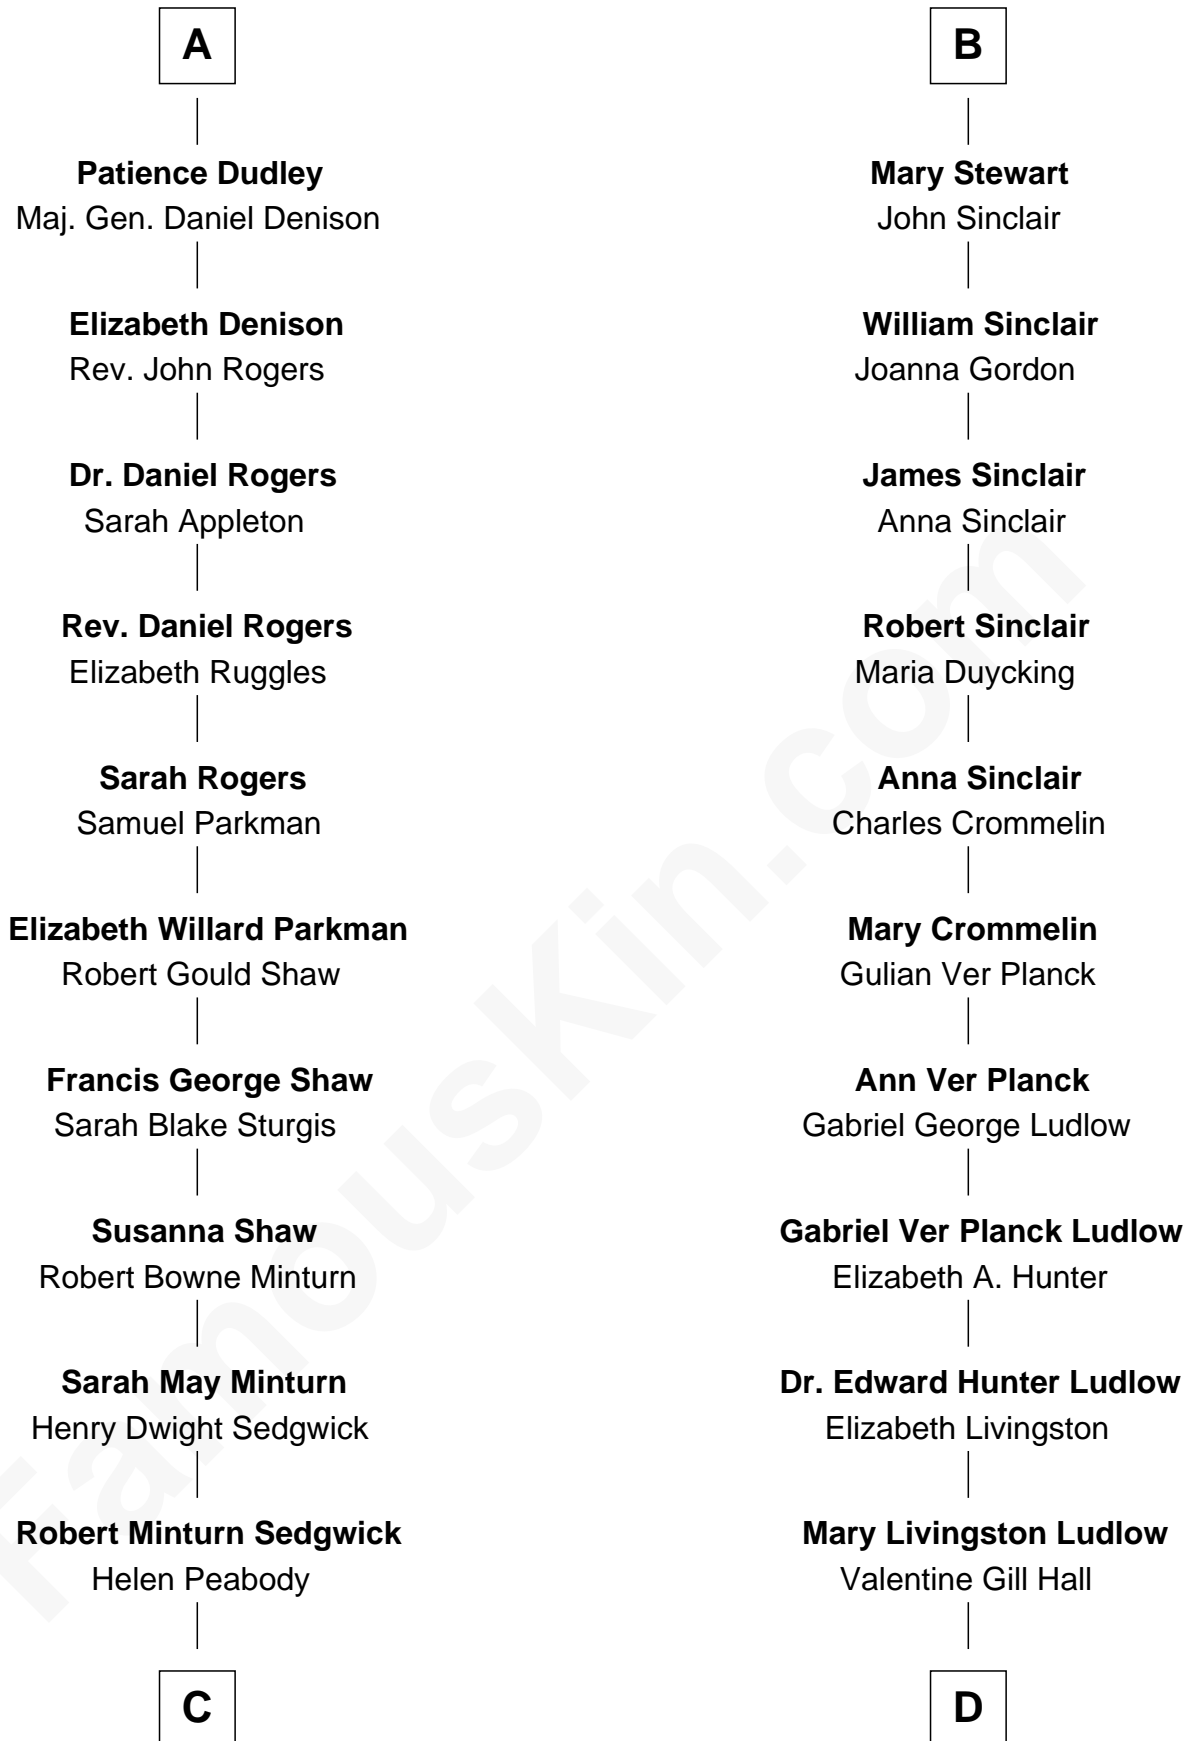

FamousKin.com Relationship Chart of

Kyra Sedgwick

TV and Movie Actress

18th cousin of

Eleanor Roosevelt

First Lady of President Franklin D. Roosevelt

C

Henry Dwight Sedgwick
Patricia Ann Rosenwald

Kyra Sedgwick
TV and Movie Actress

D

Anna Rebecca Hall
Elliott Roosevelt

Eleanor Roosevelt
First Lady of Franklin Roosevelt

FamousKin.com