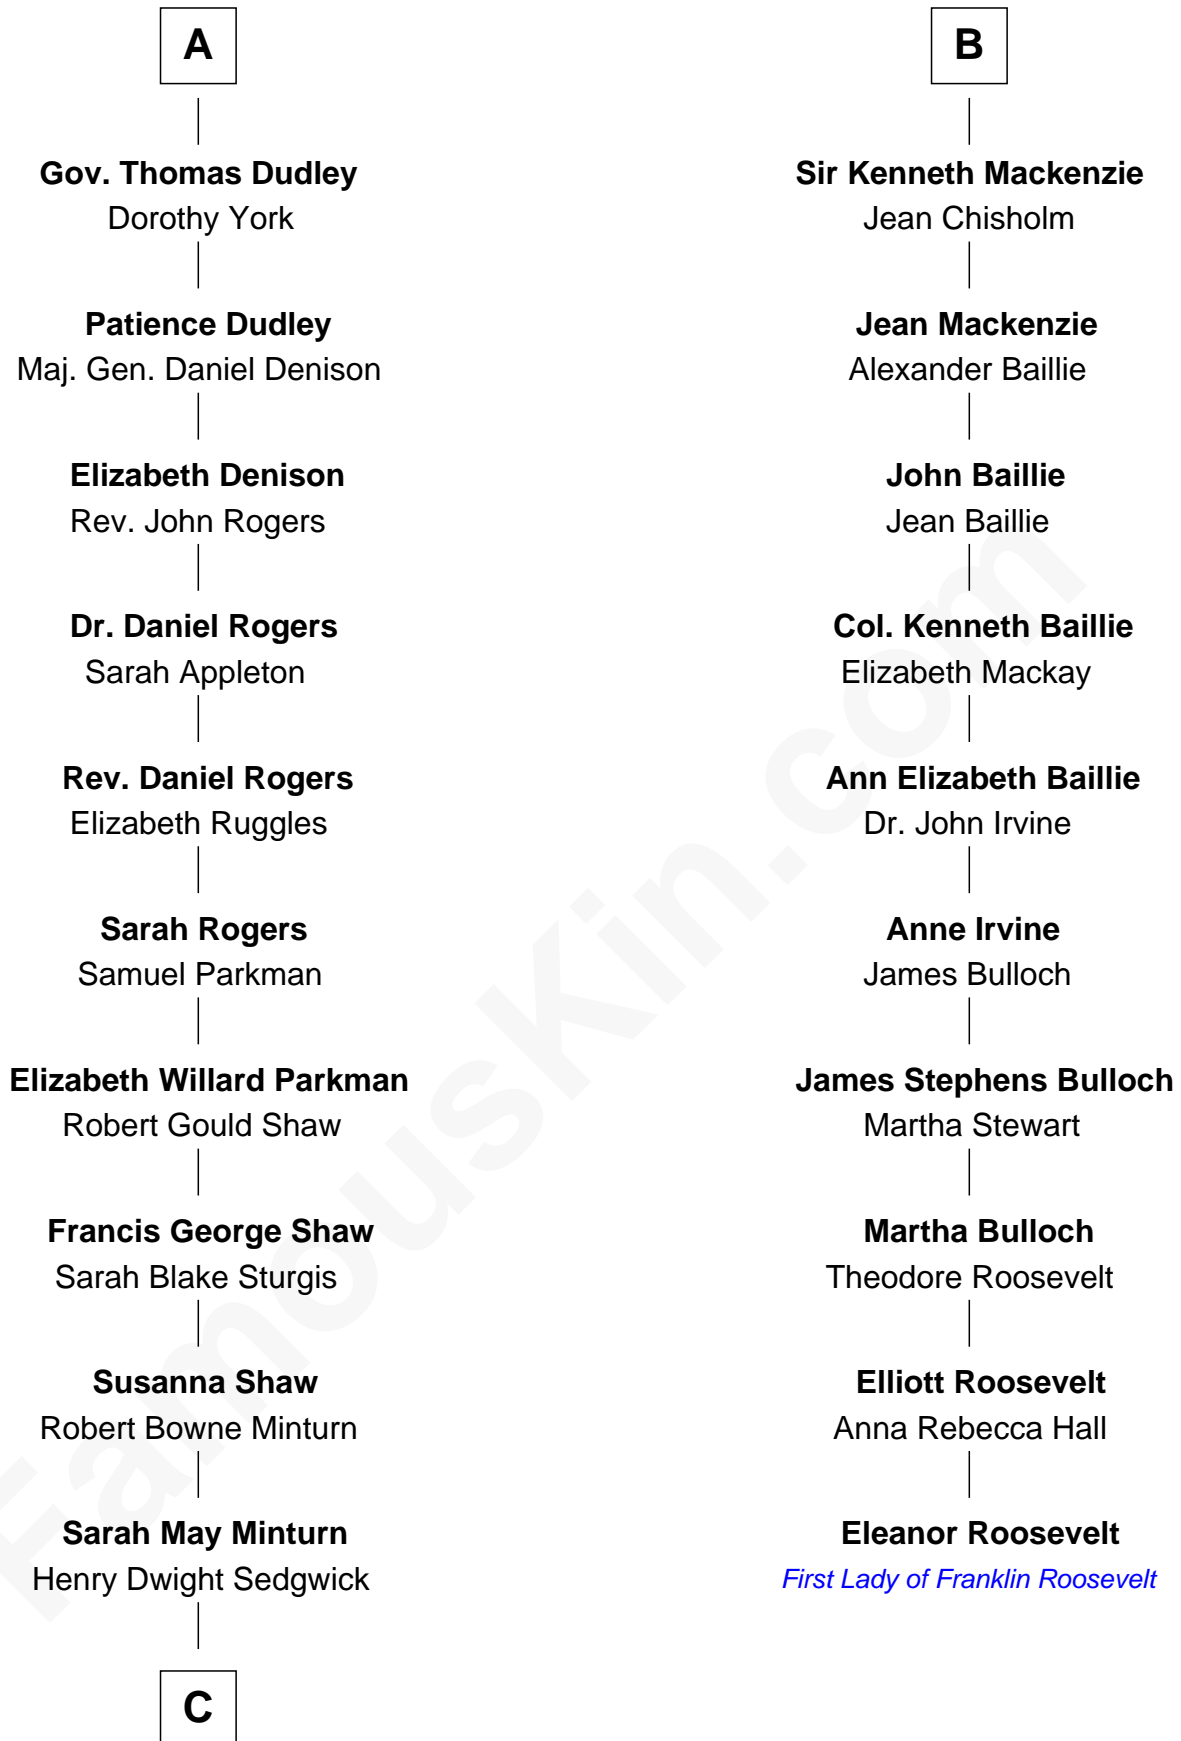

## Relationship Chart of

**Kyra Sedgwick**

*TV and Movie Actress*

16th cousin 3 times removed of

**Eleanor Roosevelt**

*First Lady of President Franklin D. Roosevelt*

**John of Gaunt**

Katherine Roet