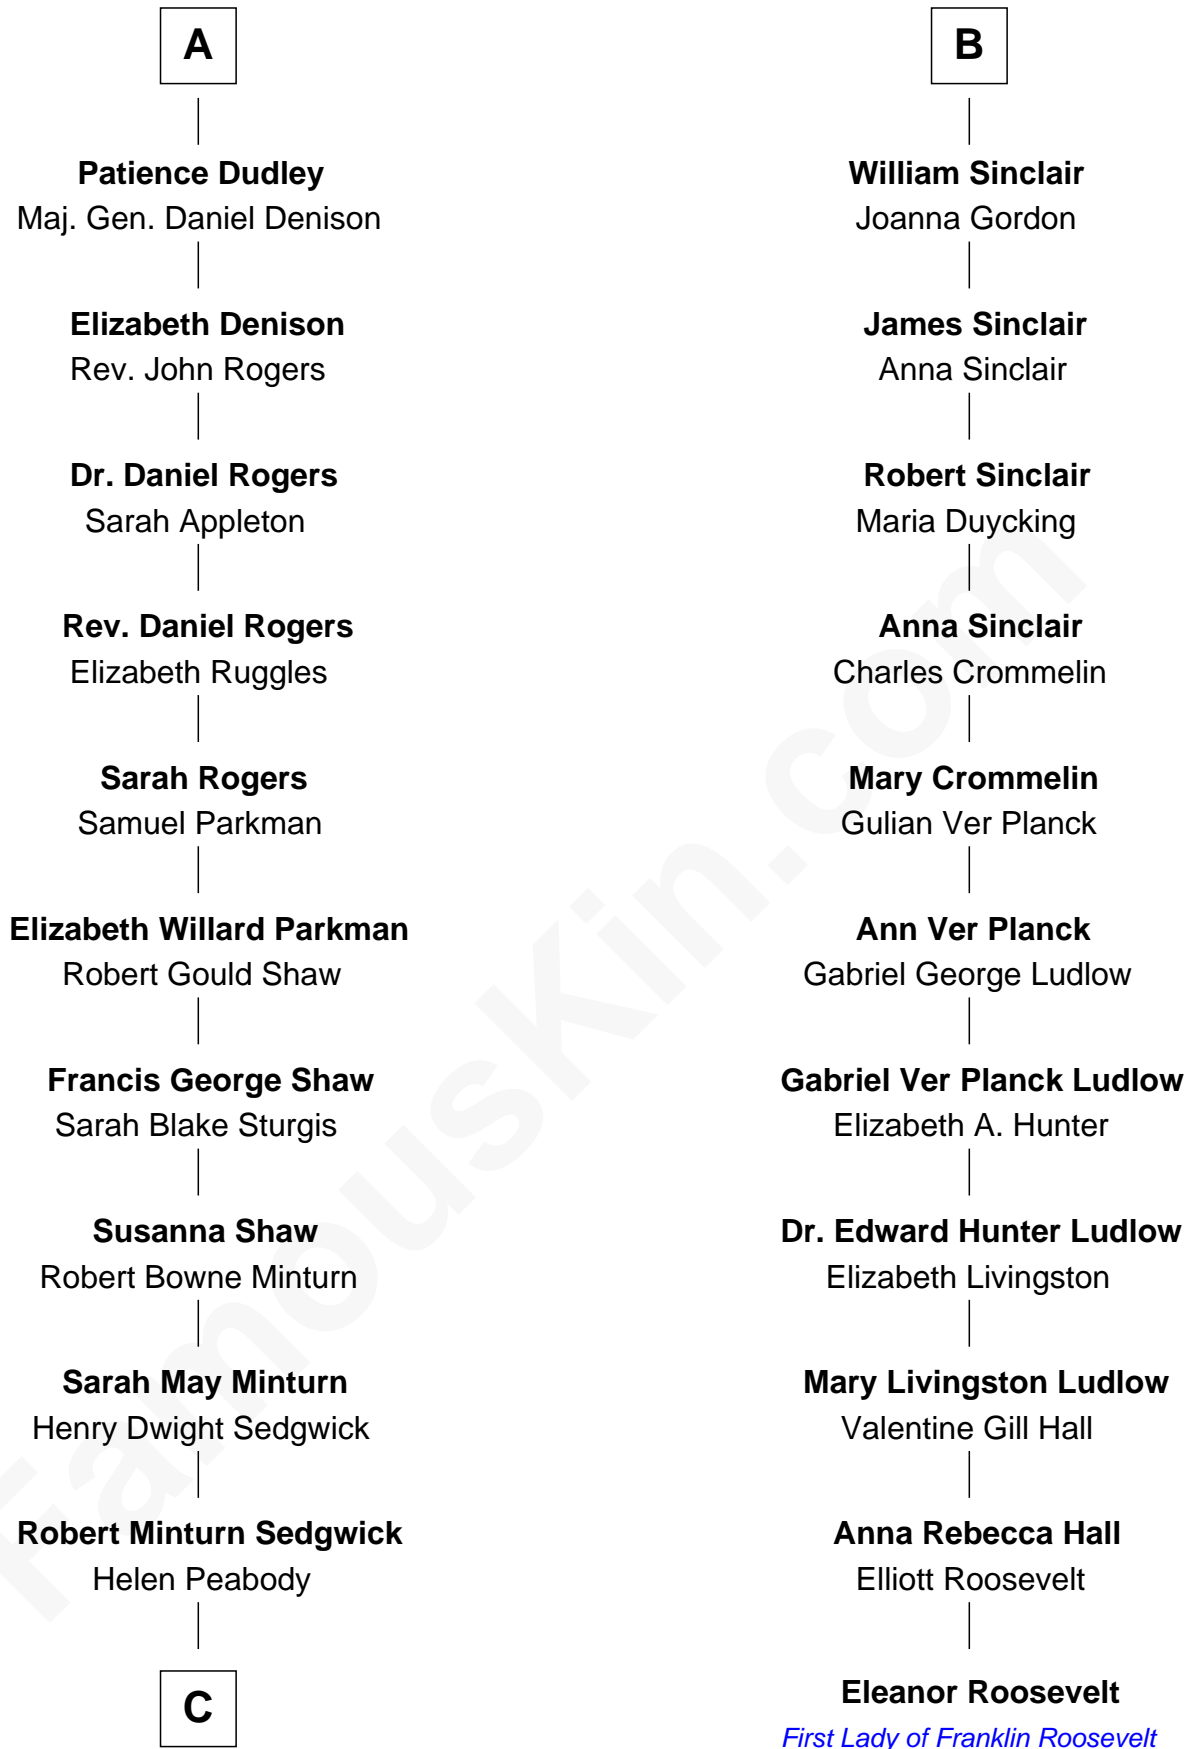

FamousKin.com Relationship Chart of

Kyra Sedgwick

TV and Movie Actress

17th cousin 1 time removed of

Eleanor Roosevelt

First Lady of President Franklin D. Roosevelt

Henry Dwight Sedgwick

Patricia Ann Rosenwald