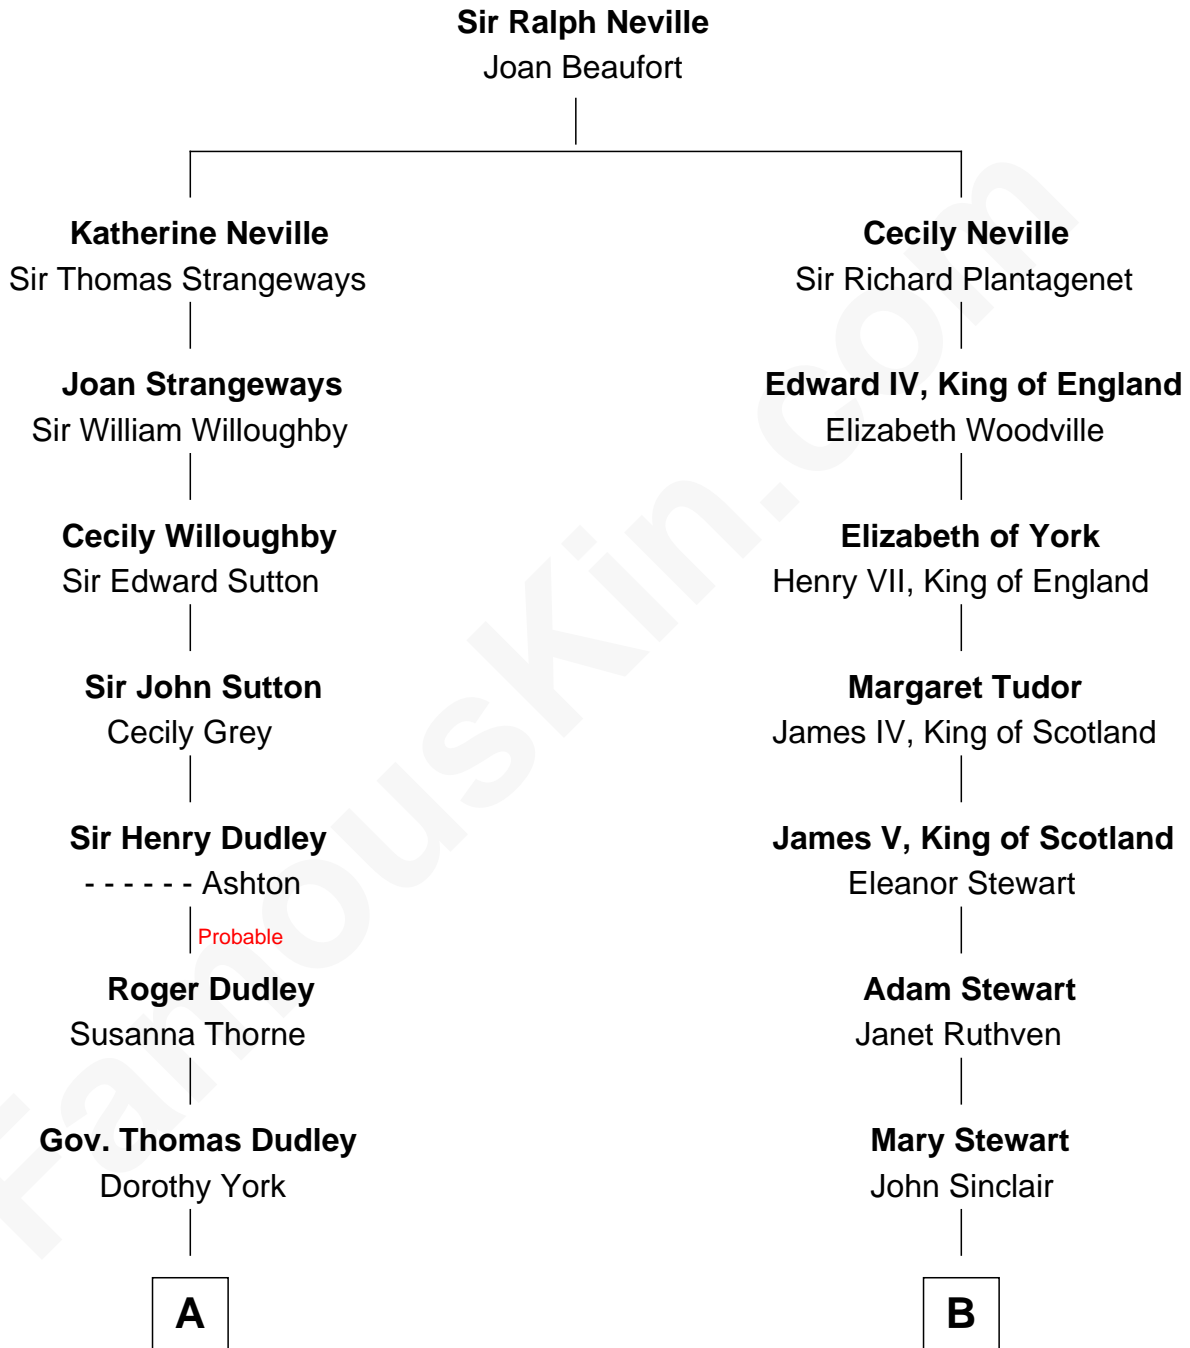

FamousKin.com Relationship Chart of

Kyra Sedgwick

TV and Movie Actress

17th cousin 1 time removed of

Eleanor Roosevelt

First Lady of President Franklin D. Roosevelt

Henry Dwight Sedgwick

Patricia Ann Rosenwald