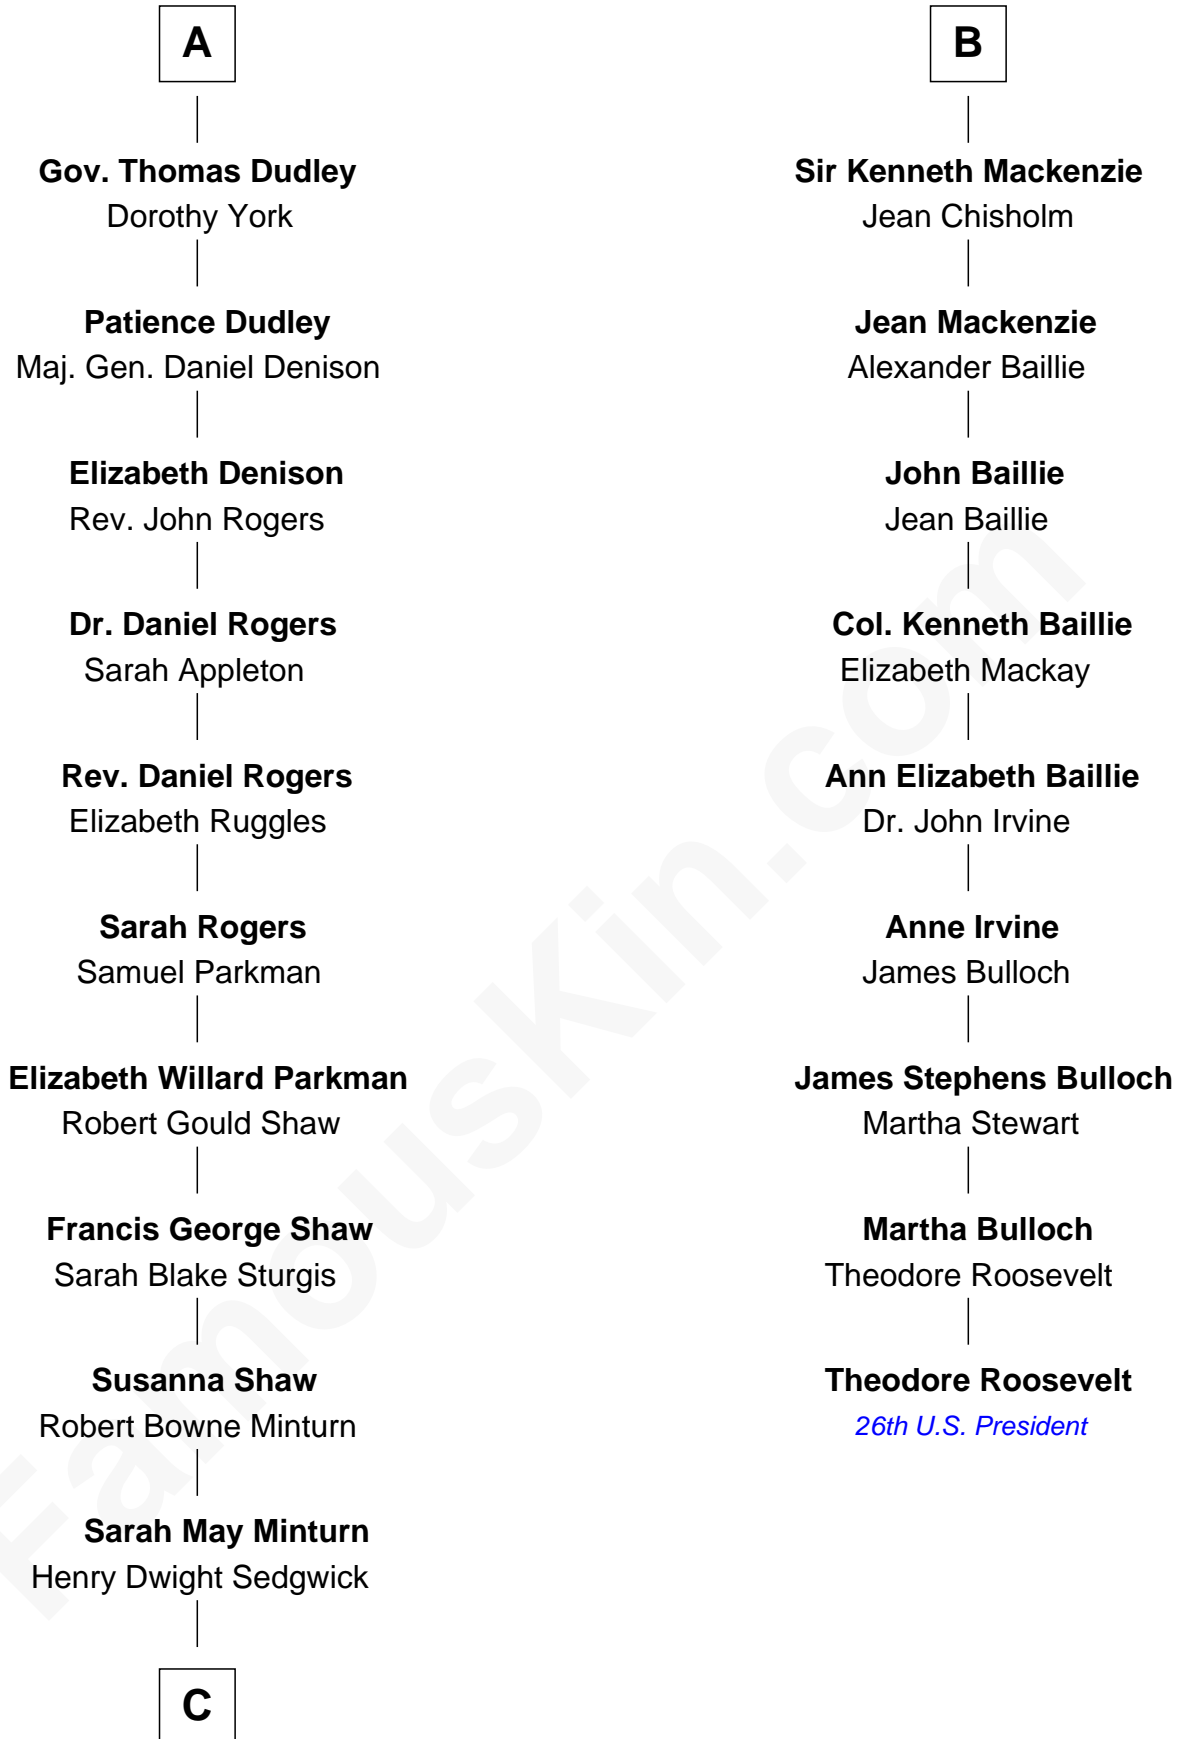

FamousKin.com

Relationship Chart of

Kyra Sedgwick

TV and Movie Actress

15th cousin 4 times removed of

Theodore Roosevelt

26th U.S. President

John of Gaunt

Katherine Roet

C

Robert Minturn Sedgwick

Helen Peabody

Henry Dwight Sedgwick

Patricia Ann Rosenwald

Kyra Sedgwick

TV and Movie Actress