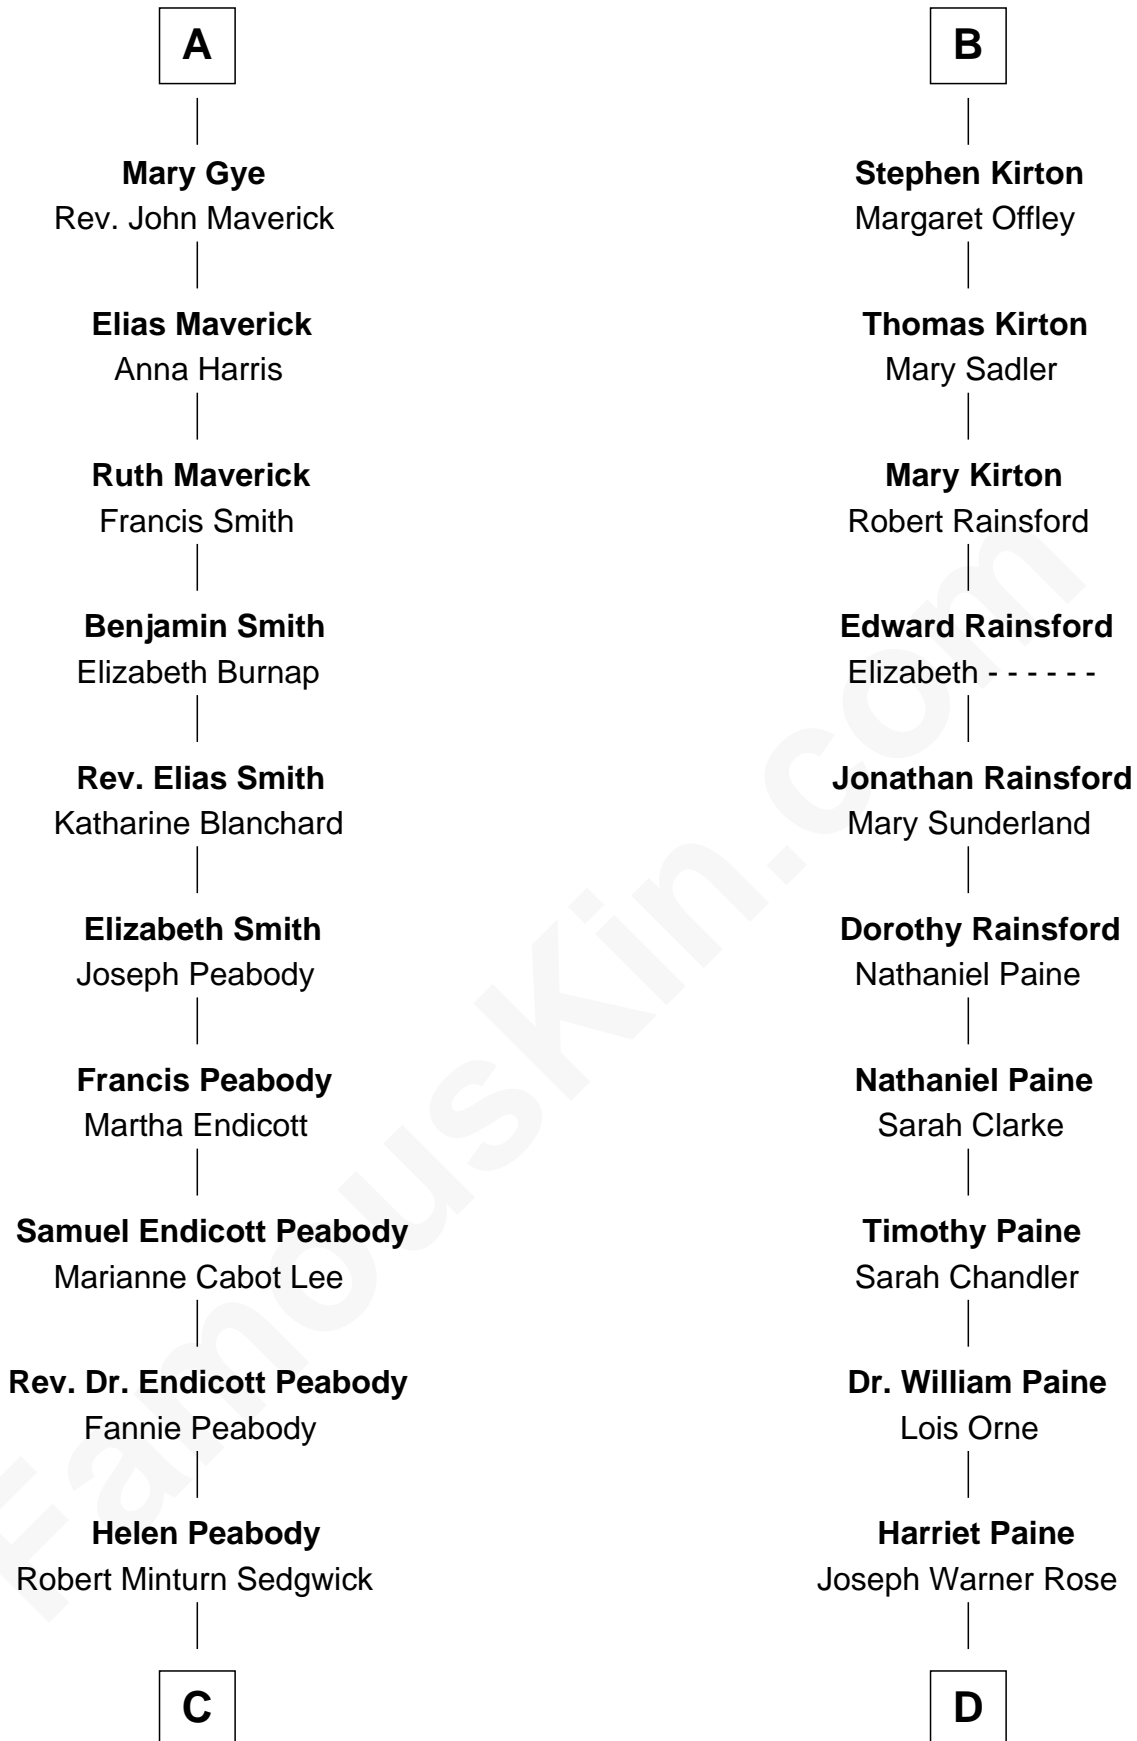

FamousKin.com Relationship Chart of

Kyra Sedgwick

TV and Movie Actress

18th cousin 1 time removed of

Alice (Lee) Roosevelt

First Wife of President Theodore Roosevelt

FamousKin.com