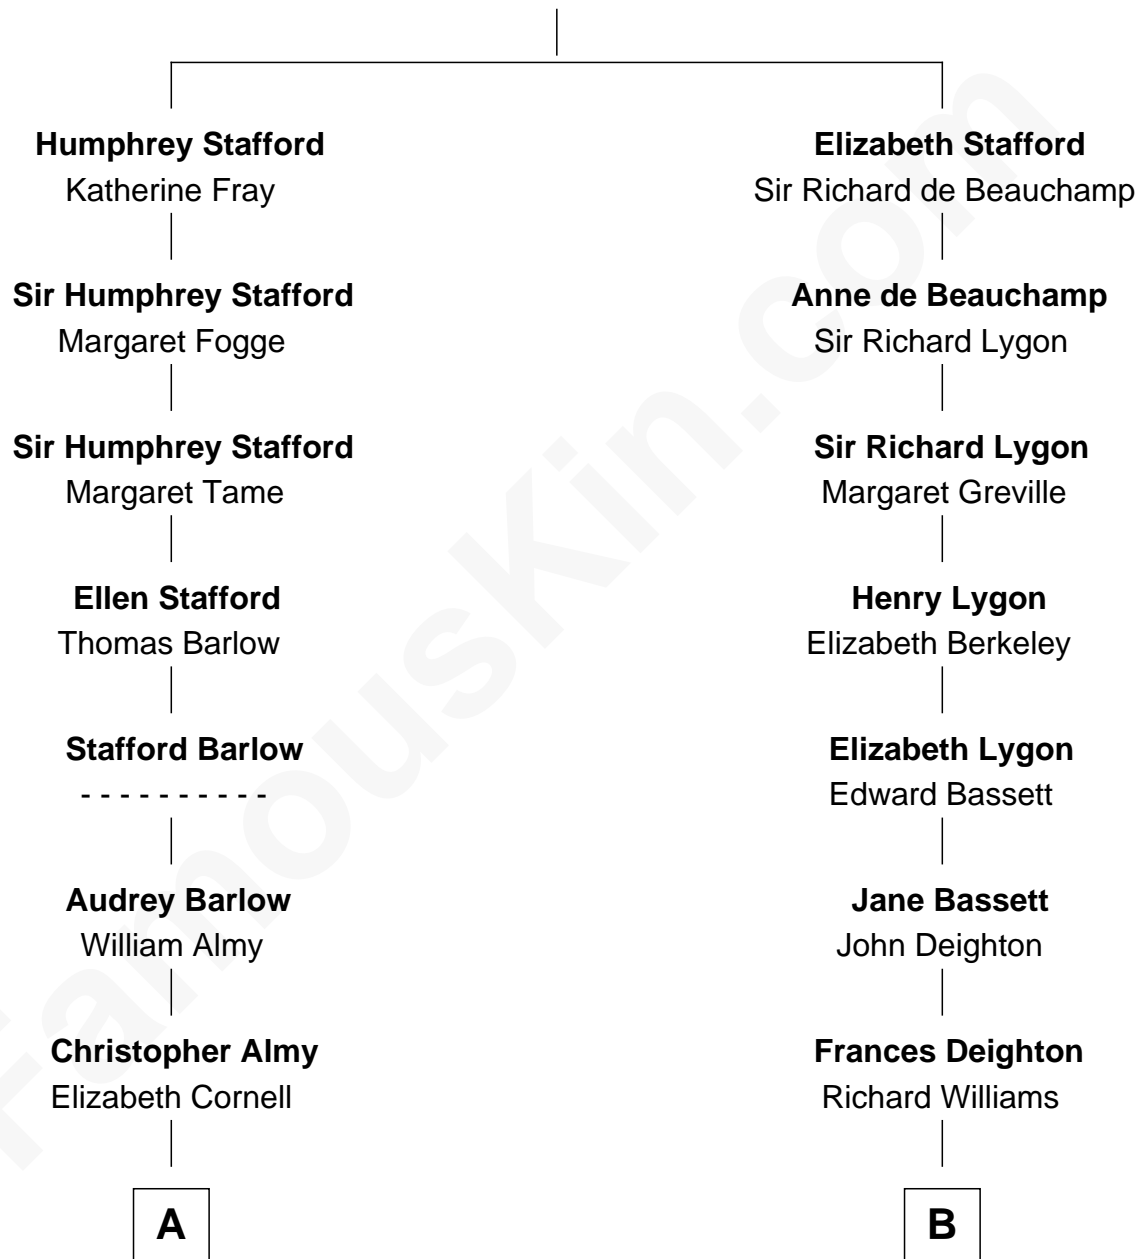

FamousKin.com

Relationship Chart of

Kyra Sedgwick

TV and Movie Actress

16th cousin 1 time removed of

James Taylor

Singer-Songwriter

Sir Humphrey Stafford

Eleanor Aylesbury

Kyra Sedgwick photo by [Angela George](#) (CC BY-SA 3.0)