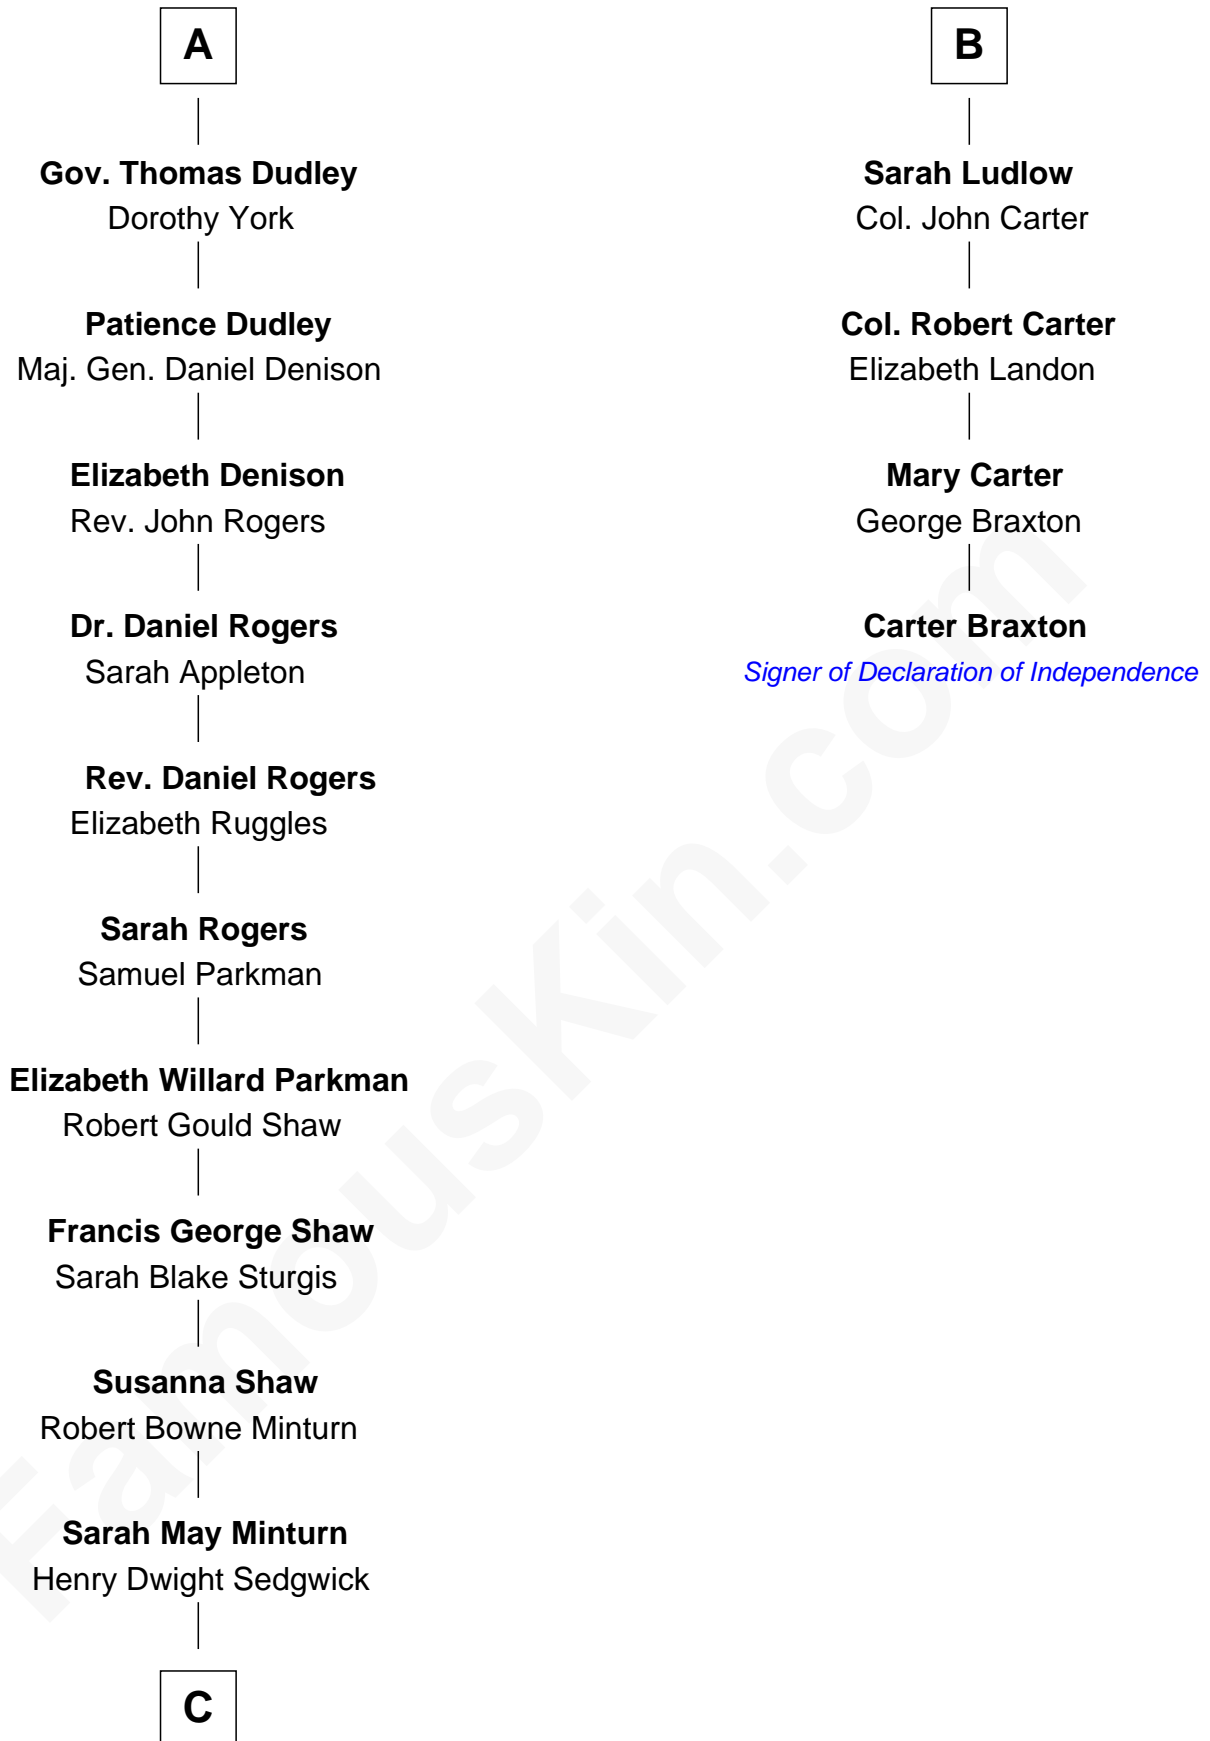

FamousKin.com

Relationship Chart of

Kyra Sedgwick

TV and Movie Actress

10th cousin 9 times removed of

Carter Braxton

Signer of the Declaration of Independence

C

Robert Minturn Sedgwick

Helen Peabody

Henry Dwight Sedgwick

Patricia Ann Rosenwald

Kyra Sedgwick

TV and Movie Actress

FamousKin.com