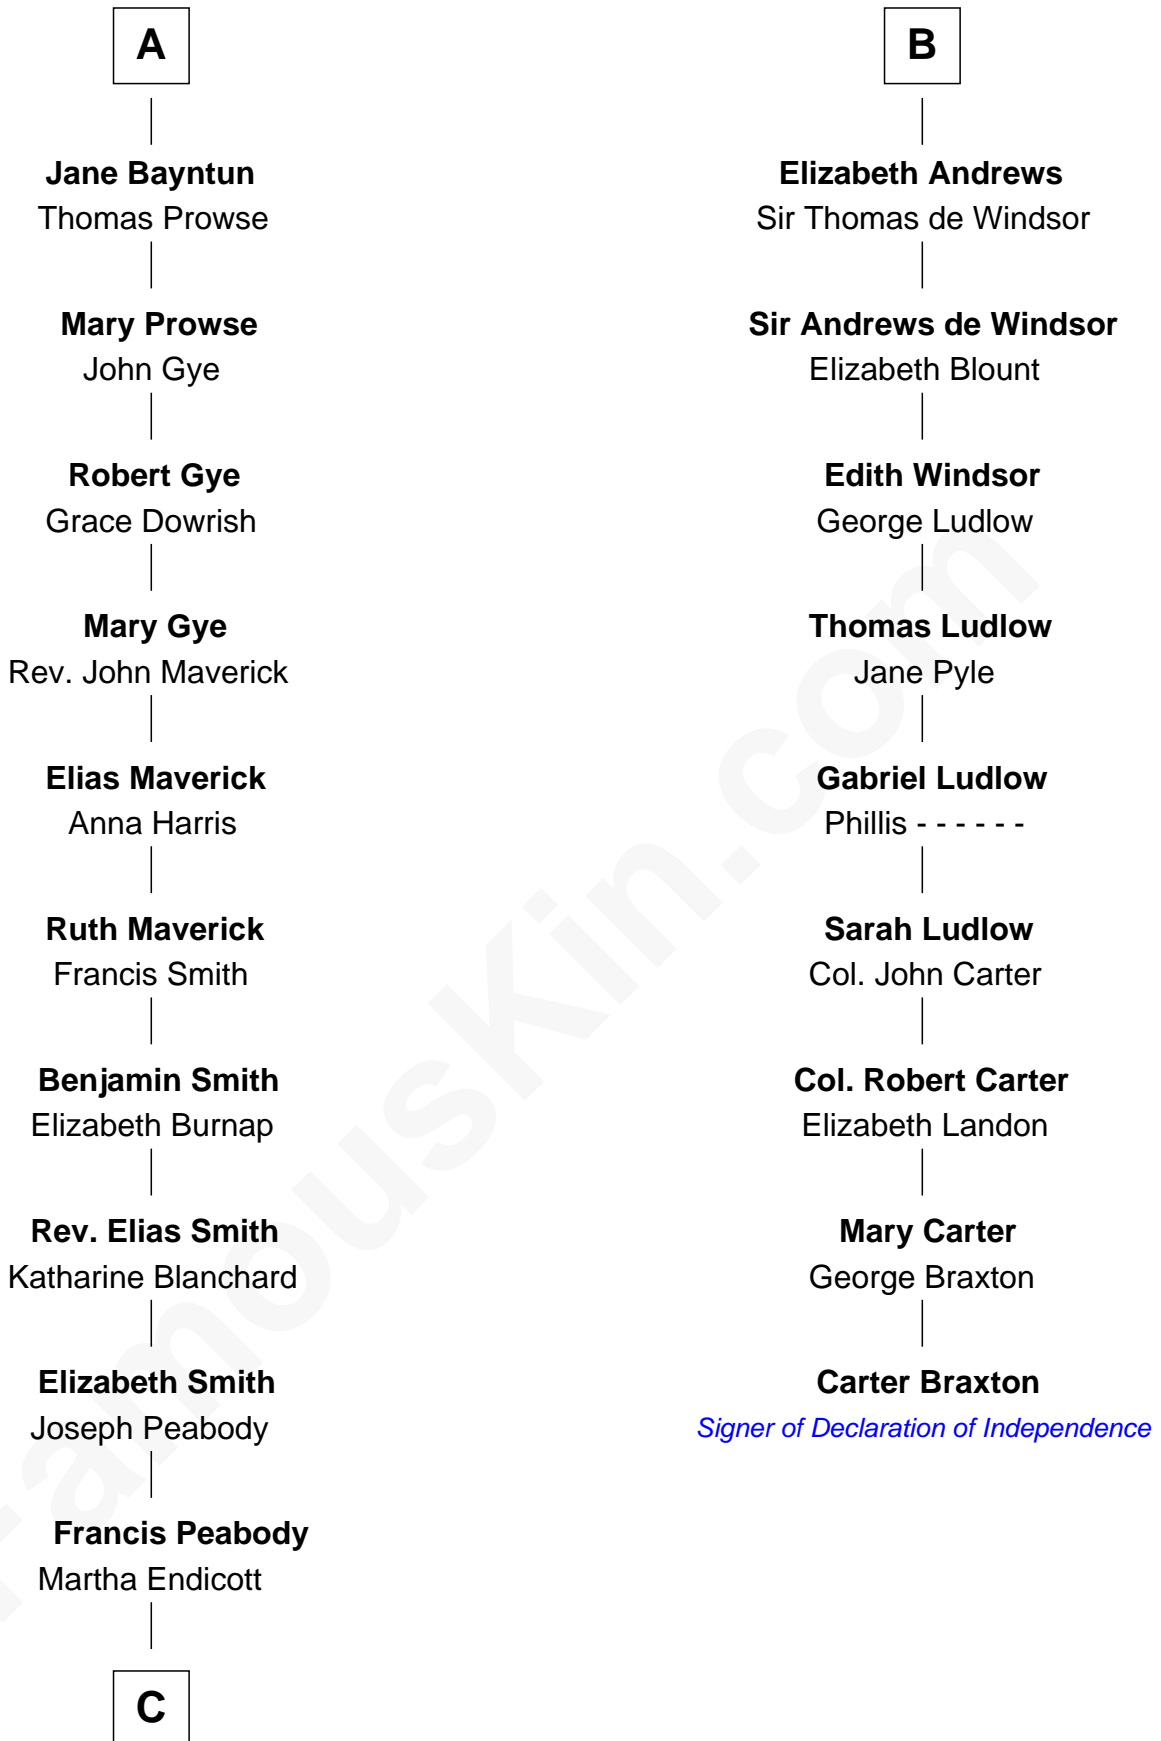

# FamousKin.com Relationship Chart of

**Kyra Sedgwick**

*TV and Movie Actress*

15th cousin 6 times removed of

**Carter Braxton**

*Signer of the Declaration of Independence*

**C**

—  
**Samuel Endicott Peabody**

Marianne Cabot Lee

—  
**Rev. Dr. Endicott Peabody**

Fannie Peabody

—  
**Helen Peabody**

Robert Minturn Sedgwick

—  
**Henry Dwight Sedgwick**

Patricia Ann Rosenwald

—  
**Kyra Sedgwick**

*TV and Movie Actress*