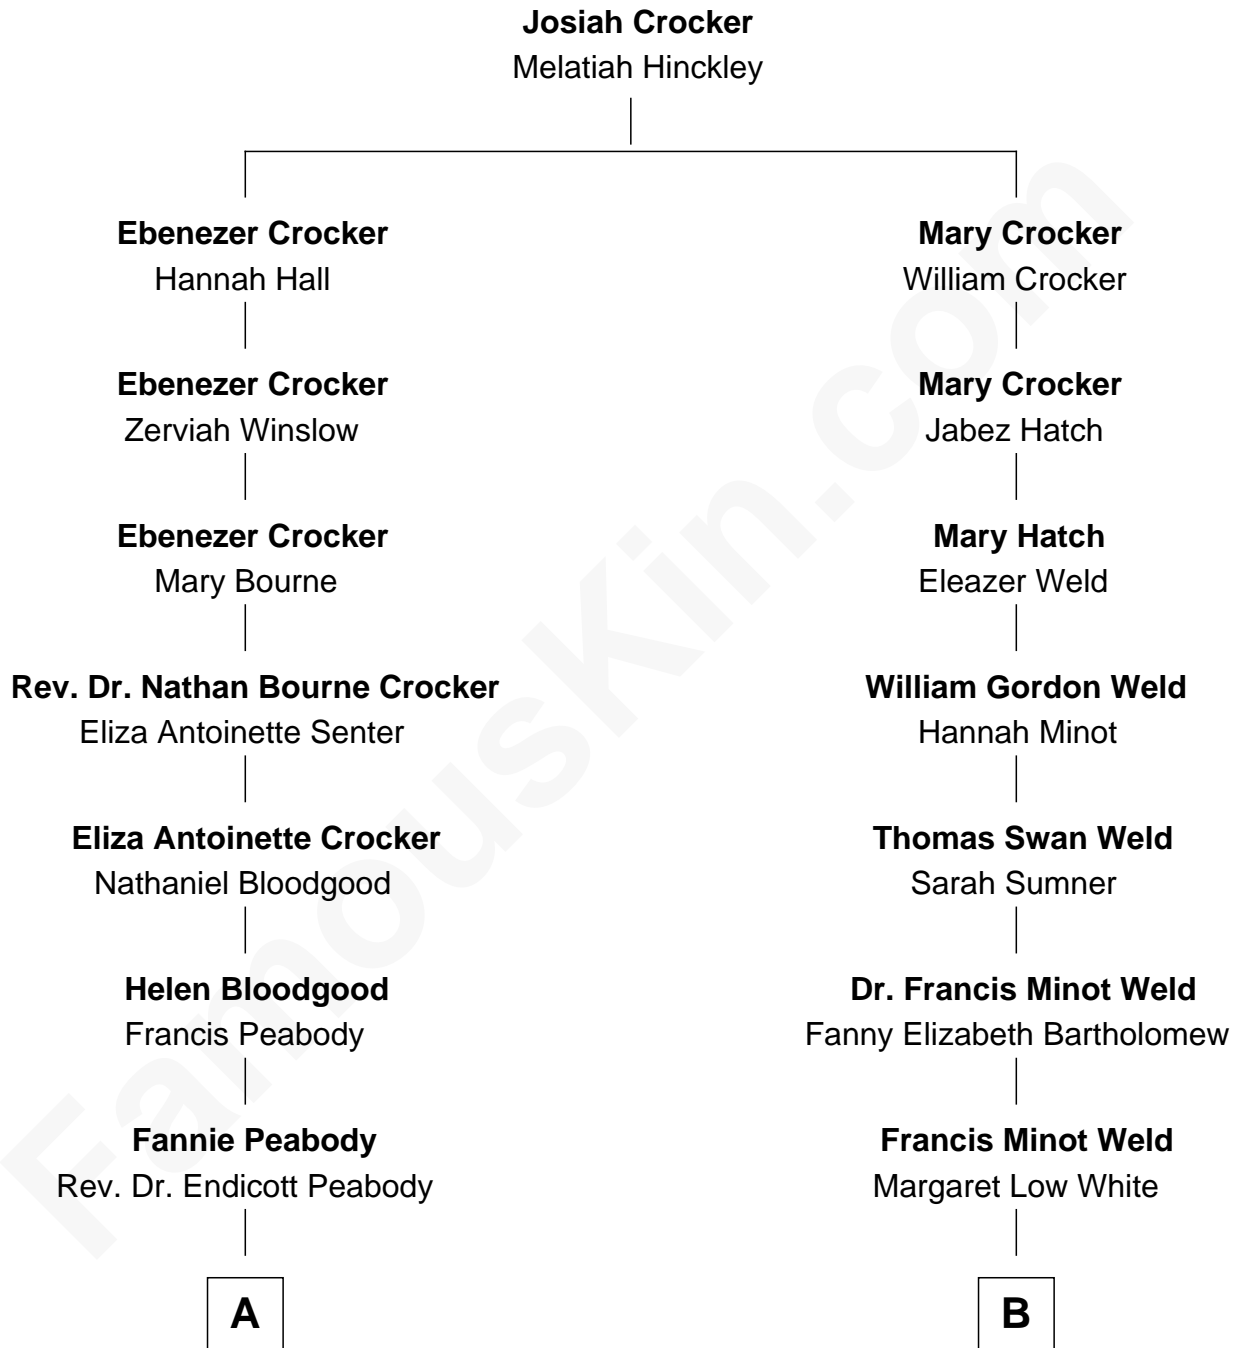

# FamousKin.com Relationship Chart of

**Kyra Sedgwick**

*TV and Movie Actress*

8th cousin 1 time removed of

**Bill Weld**

*68th Governor of Massachusetts*

FamousKin.com