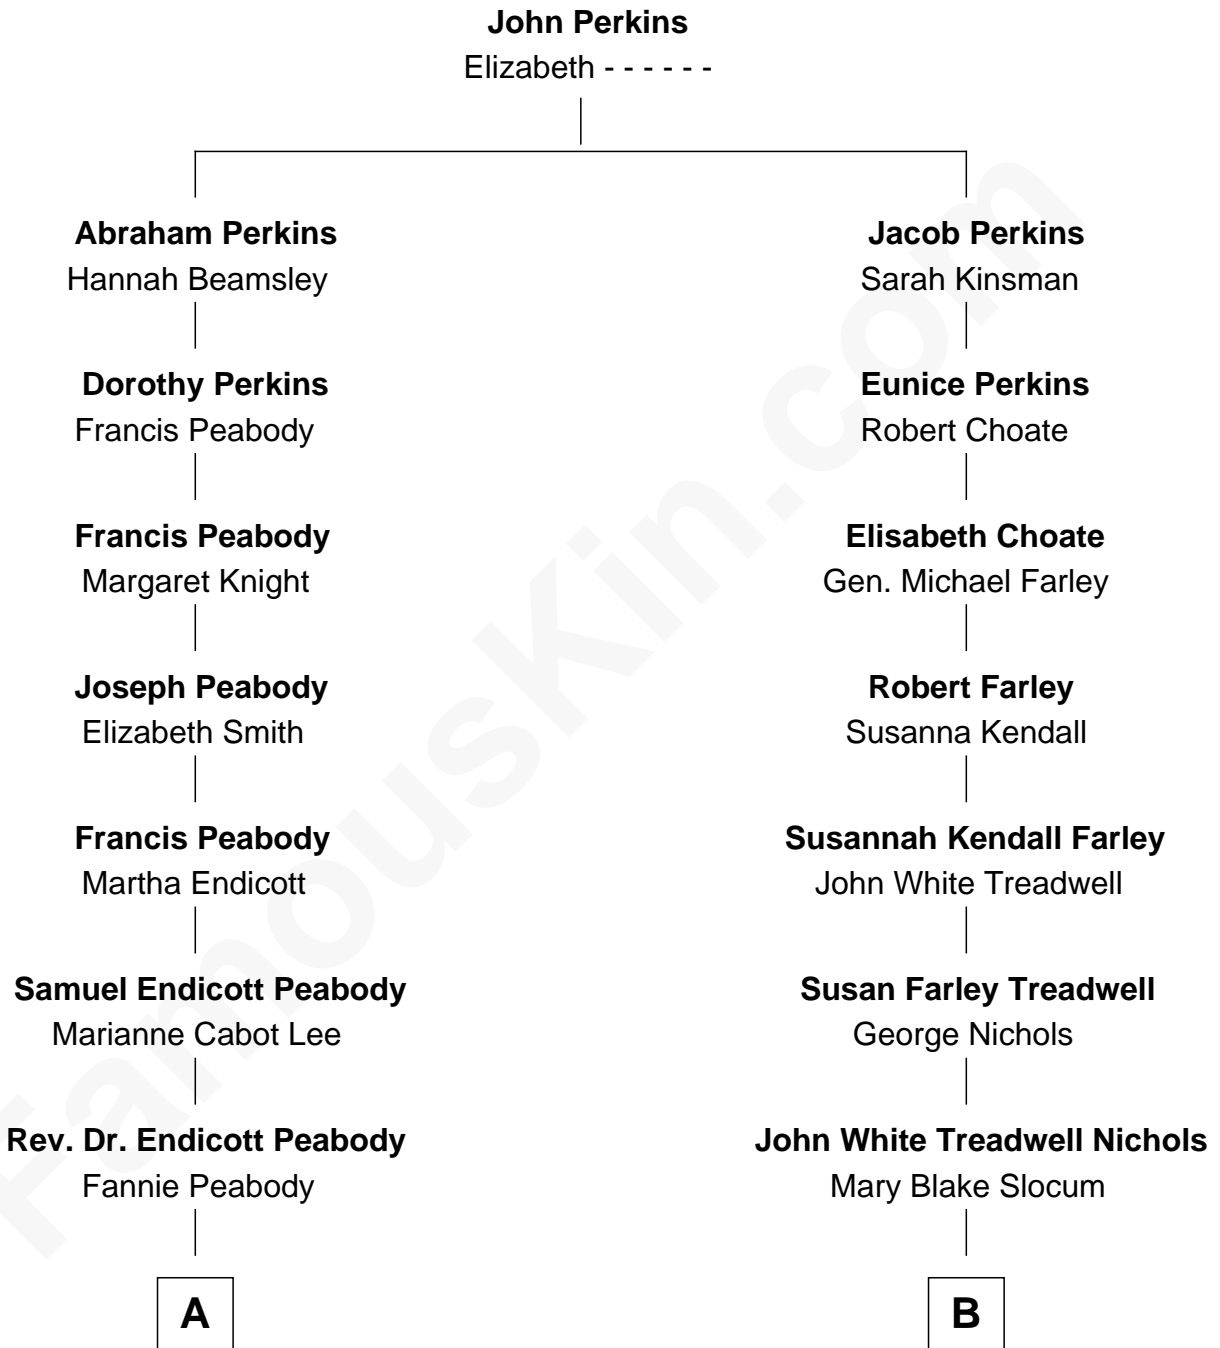

# FamousKin.com Relationship Chart of

**Kyra Sedgwick**

*TV and Movie Actress*

9th cousin of

**Bill Weld**

*68th Governor of Massachusetts*

FamousKin.com