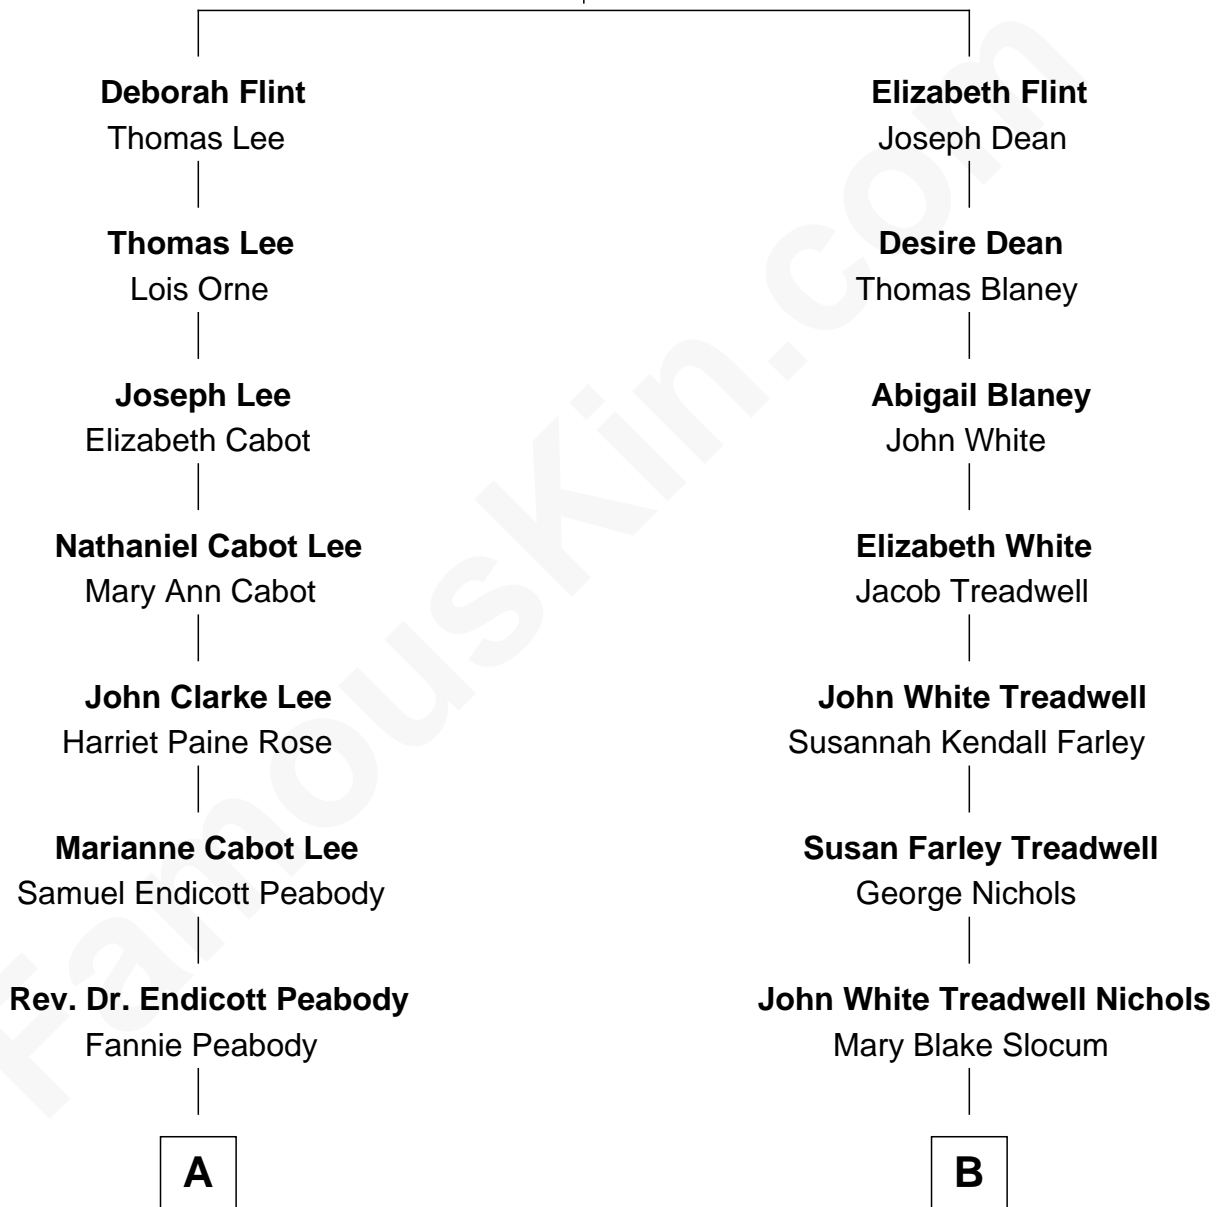

FamousKin.com

Relationship Chart of

Kyra Sedgwick

TV and Movie Actress

9th cousin of

Bill Weld

68th Governor of Massachusetts

Edward Flint
Elizabeth Hart

FamousKin.com