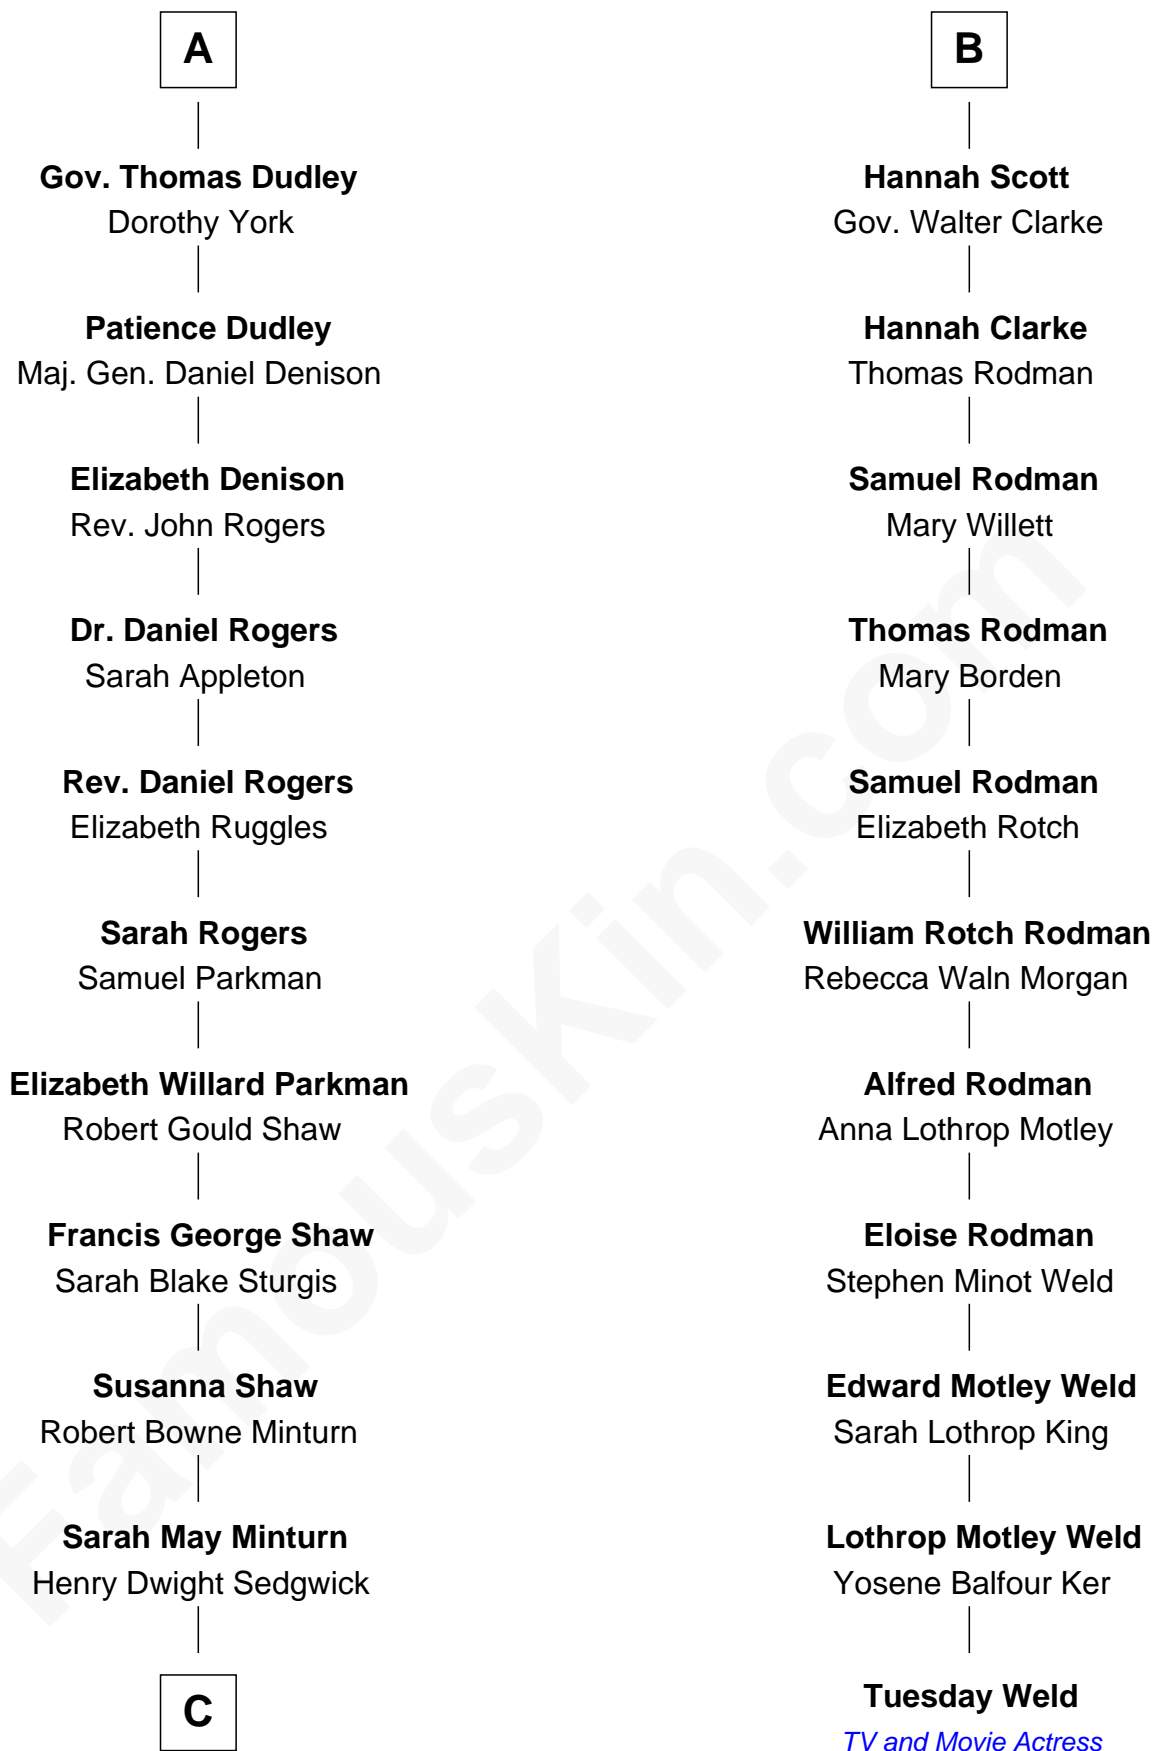

# FamousKin.com Relationship Chart of

**Kyra Sedgwick**

*TV and Movie Actress*

17th cousin 2 times removed of

**Tuesday Weld**

*TV and Movie Actress*

**Sir Walter Blount**

Sancha de Ayala

**Sir John Sutton**

Cecily Grey

**Sir Henry Dudley**

----- Ashton

Probable

**Roger Dudley**

Susanna Thorne

**A**

**Sir Thomas Blount**

Margaret de Gresley

**Sir Thomas Blount**

Agnes Hawley

**Anne Blount**

William Marbury

**Robert Marbury**

Katherine Williamson

**William Marbury**

Agnes Lenton

**Rev. Francis Marbury**

Bridget Dryden

**Catherine Marbury**

Richard Scott

**B**

**C**