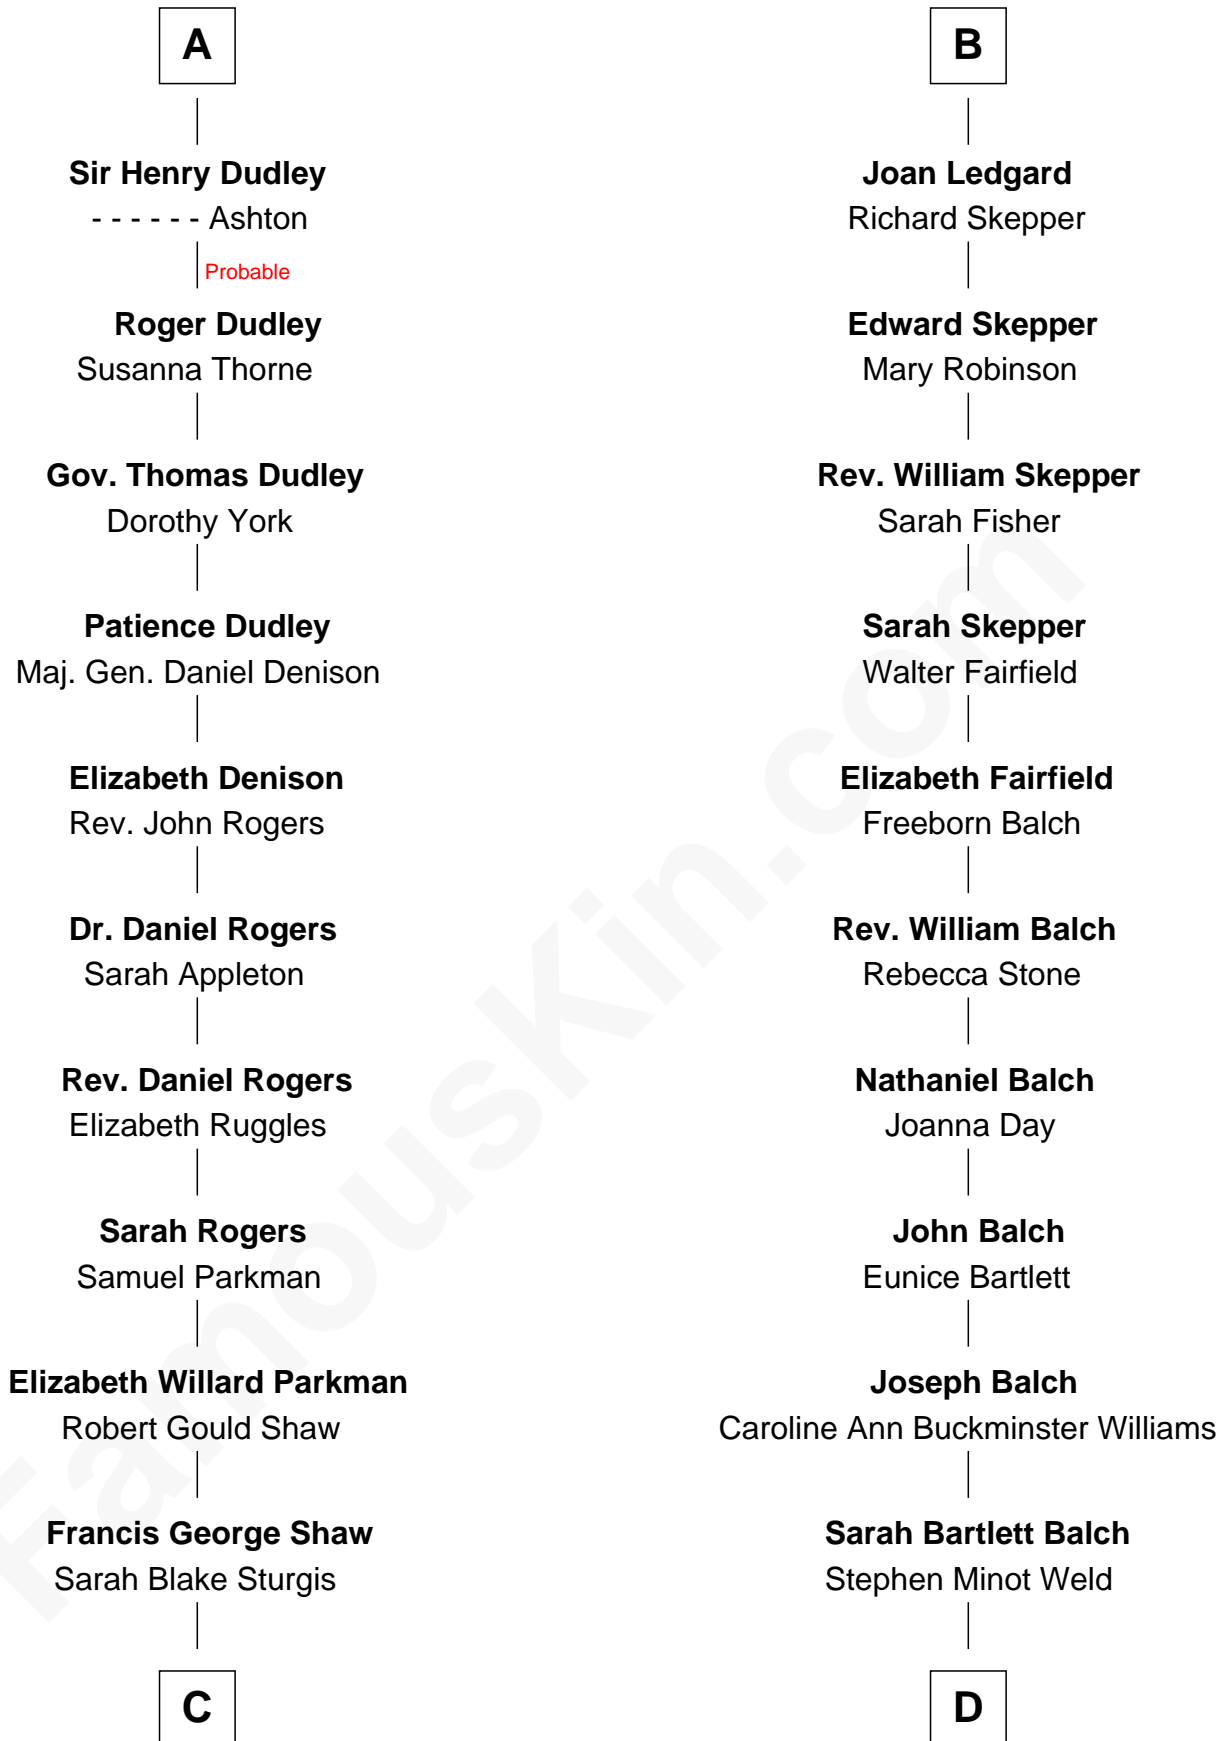

## Relationship Chart of

**Kyra Sedgwick**

*TV and Movie Actress*

20th cousin 1 time removed of

**Tuesday Weld**

*TV and Movie Actress*

**Sir Philip le Despencer**

Joan de Cobham

**C**

**Susanna Shaw**  
Robert Bowne Minturn

**Sarah May Minturn**  
Henry Dwight Sedgwick

**Robert Minturn Sedgwick**  
Helen Peabody

**Henry Dwight Sedgwick**  
Patricia Ann Rosenwald

**Kyra Sedgwick**  
*TV and Movie Actress*

**D**

**Stephen Minot Weld**  
Eloise Rodman

**Edward Motley Weld**  
Sarah Lothrop King

**Lothrop Motley Weld**  
Yosene Balfour Ker

**Tuesday Weld**  
*TV and Movie Actress*