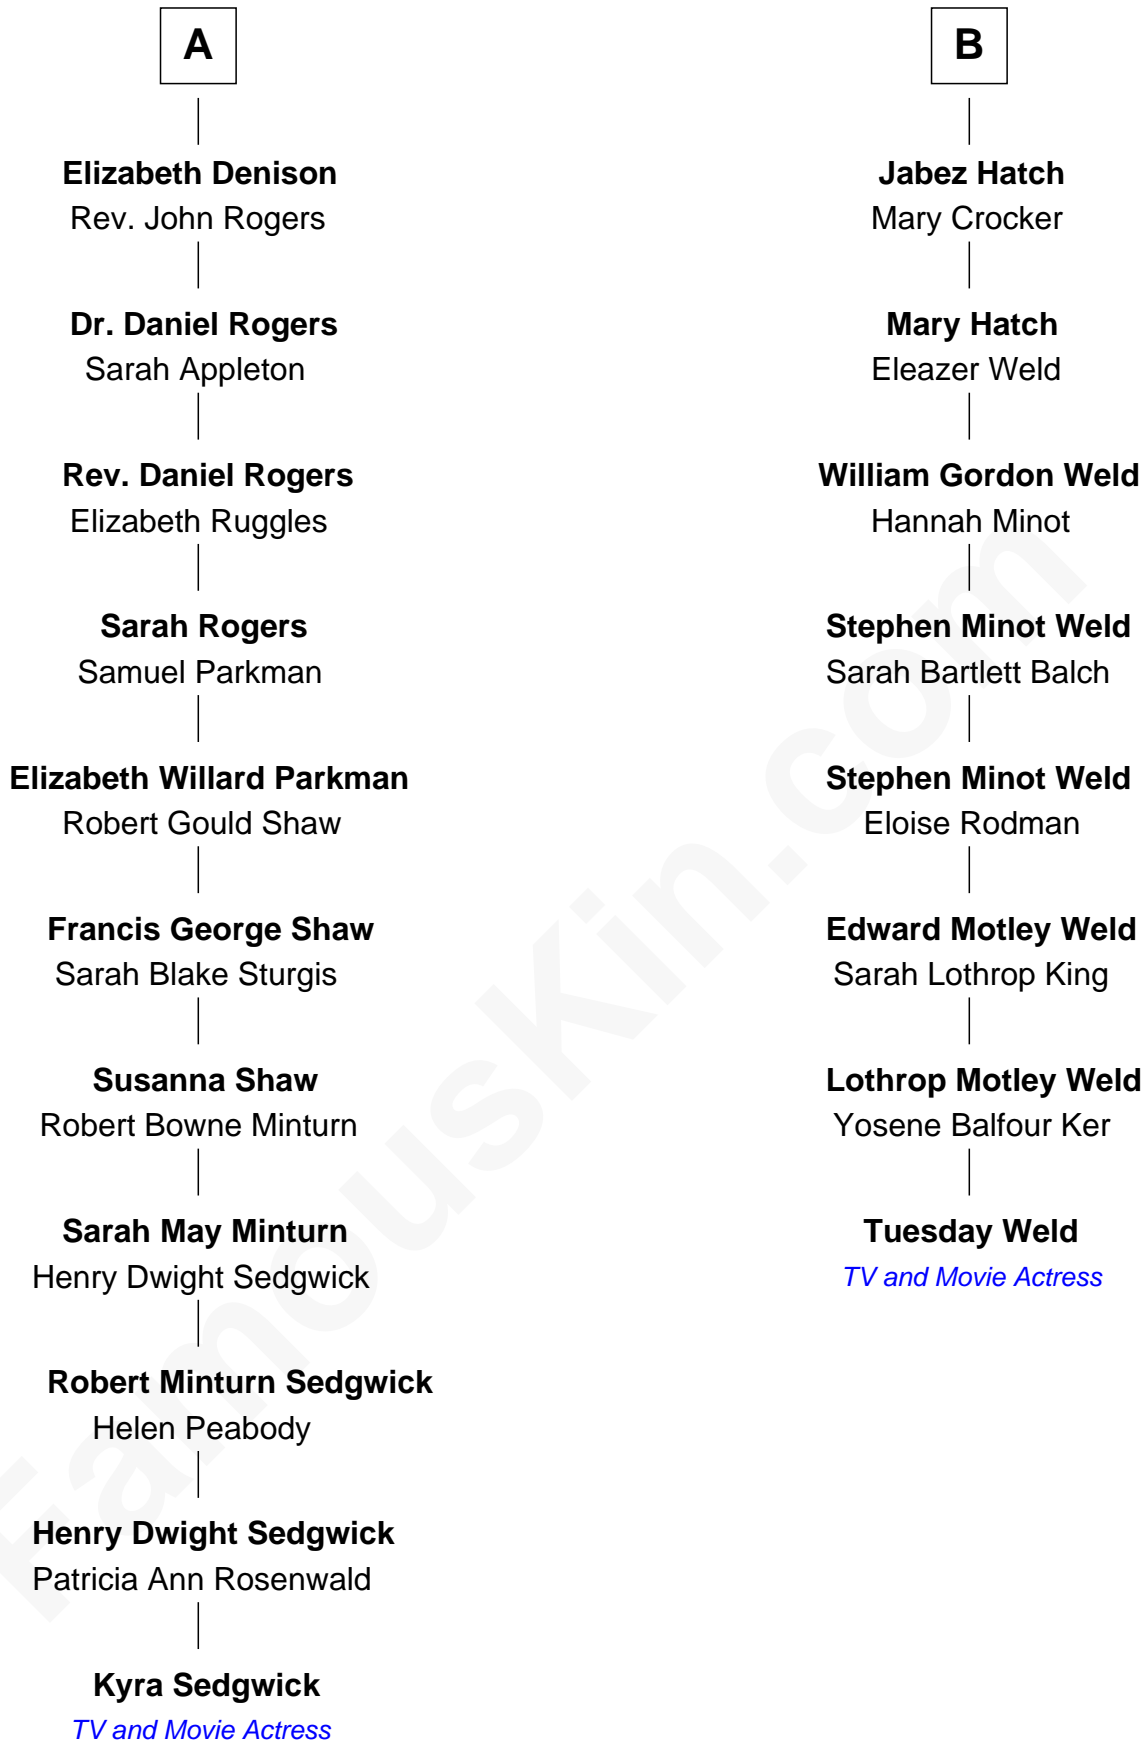

FamousKin.com

Relationship Chart of

Kyra Sedgwick

TV and Movie Actress

14th cousin 3 times removed of

Tuesday Weld

TV and Movie Actress

John Brome
Beatrice Shirley

Kyra Sedgwick photo by [Angela George](#) (CC BY-SA 3.0)