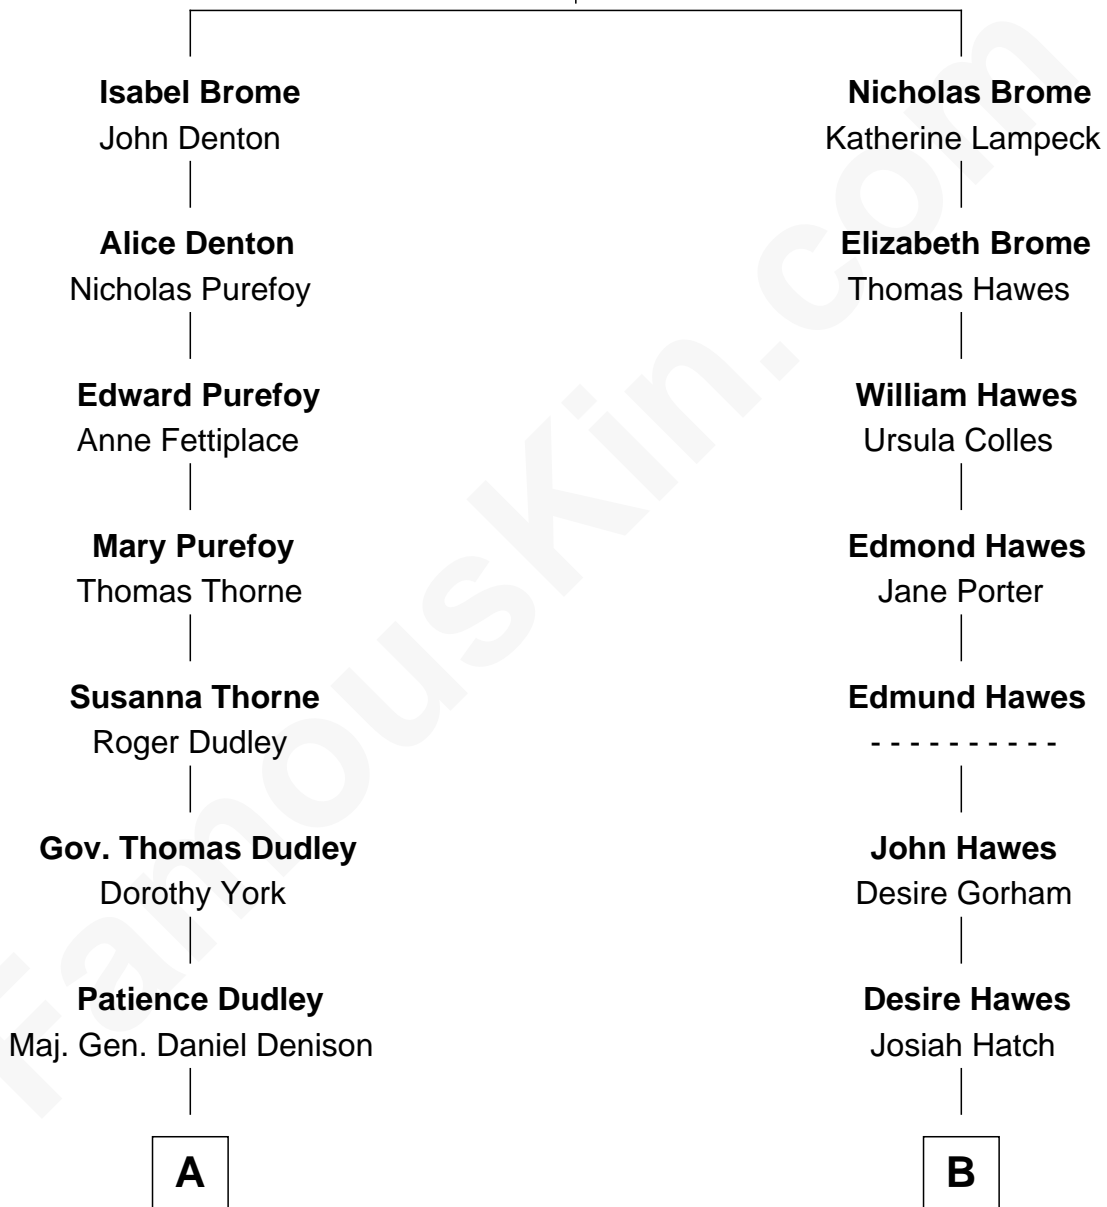

FamousKin.com

Relationship Chart of

Kyra Sedgwick

TV and Movie Actress

14th cousin 3 times removed of

Tuesday Weld

TV and Movie Actress

John Brome
Beatrice Shirley

Kyra Sedgwick photo by [Angela George](#) (CC BY-SA 3.0)