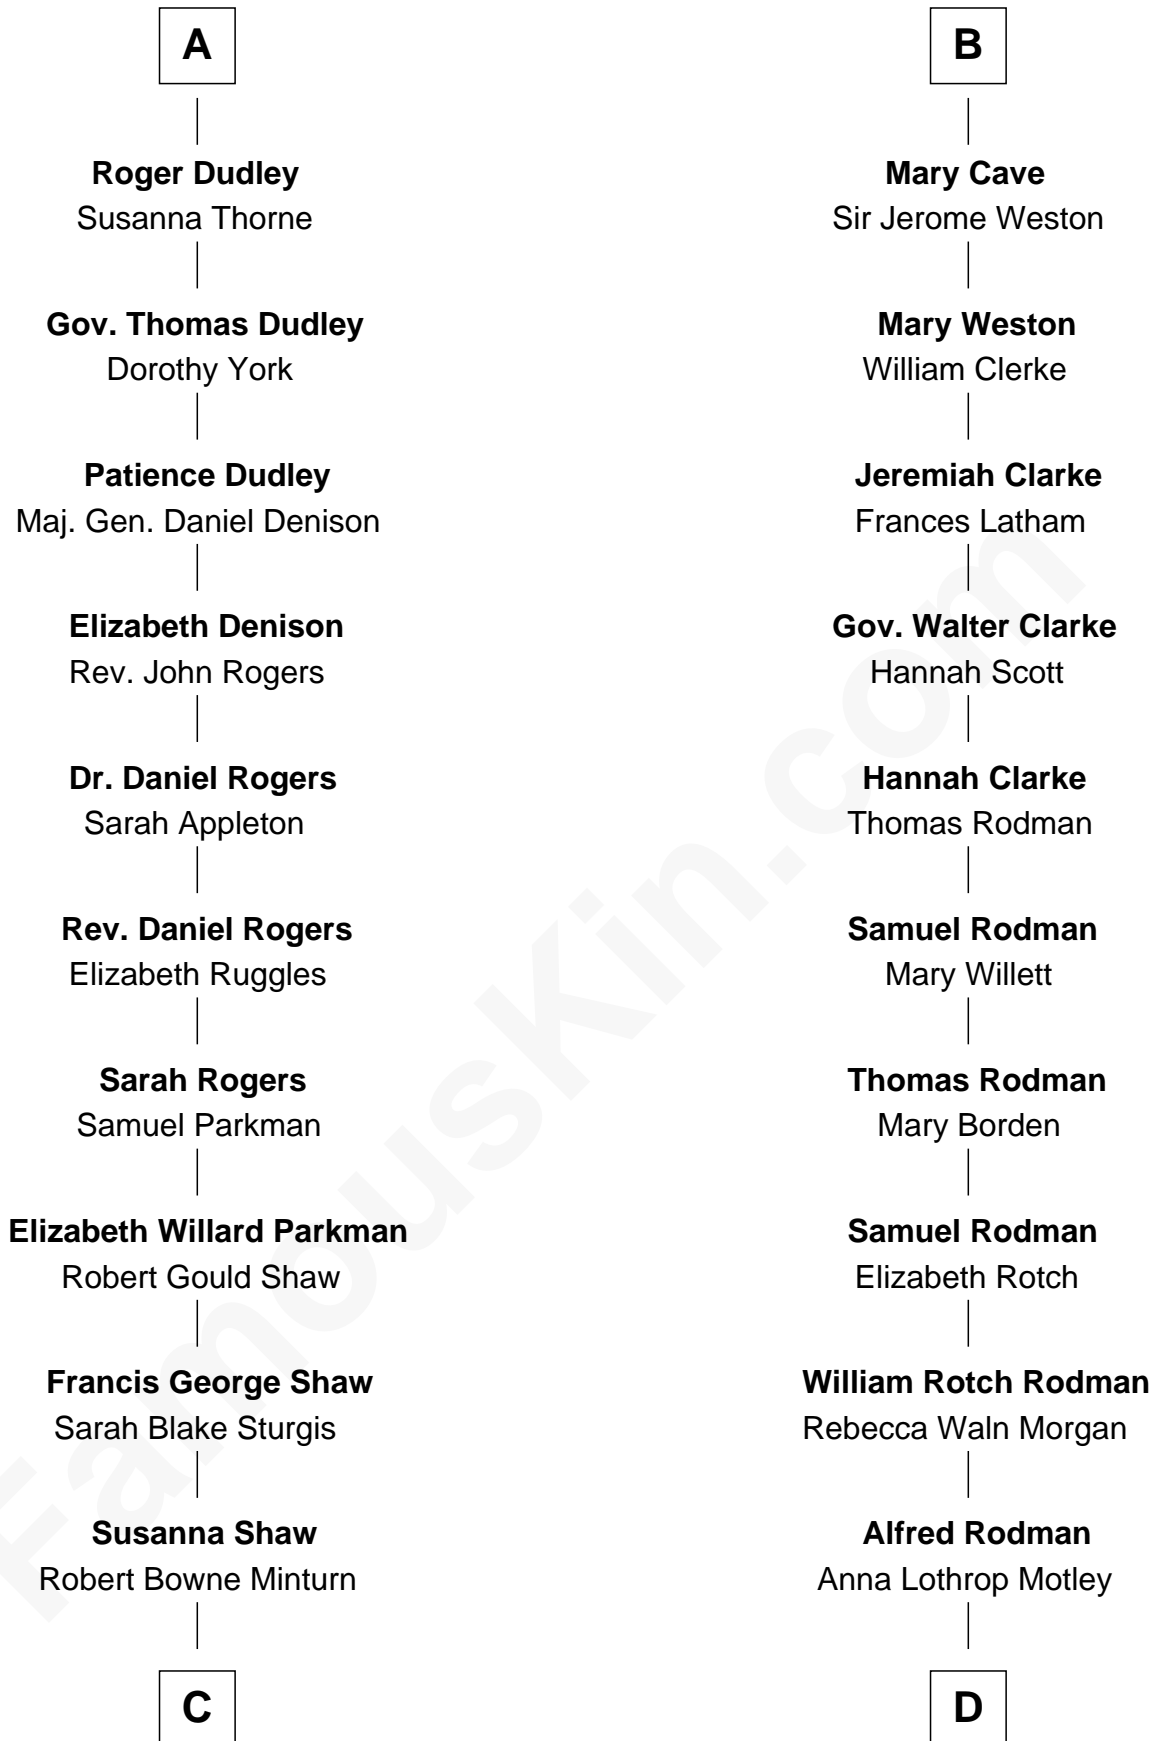

# FamousKin.com Relationship Chart of

**Kyra Sedgwick**

*TV and Movie Actress*

20th cousin of

**Tuesday Weld**

*TV and Movie Actress*

**Sir Reynold de Grey**

Eleanor le Strange

**Sir Reynold Grey**

Margaret de Ros

**Margaret Grey**

Sir William Bonville

**William Bonville**

Elizabeth Harington

**William Bonville**

Katherine Neville

**Elizabeth Boteler**

Thomas Lovett

**Thomas Lovett**

Anne Danvers

**Elizabeth Lovett**

Anthony Cave

**B**

**C**

**Edward Motley Weld**  
Sarah Lothrop King

**Lothrop Motley Weld**  
Yosene Balfour Ker

**Tuesday Weld**  
*TV and Movie Actress*