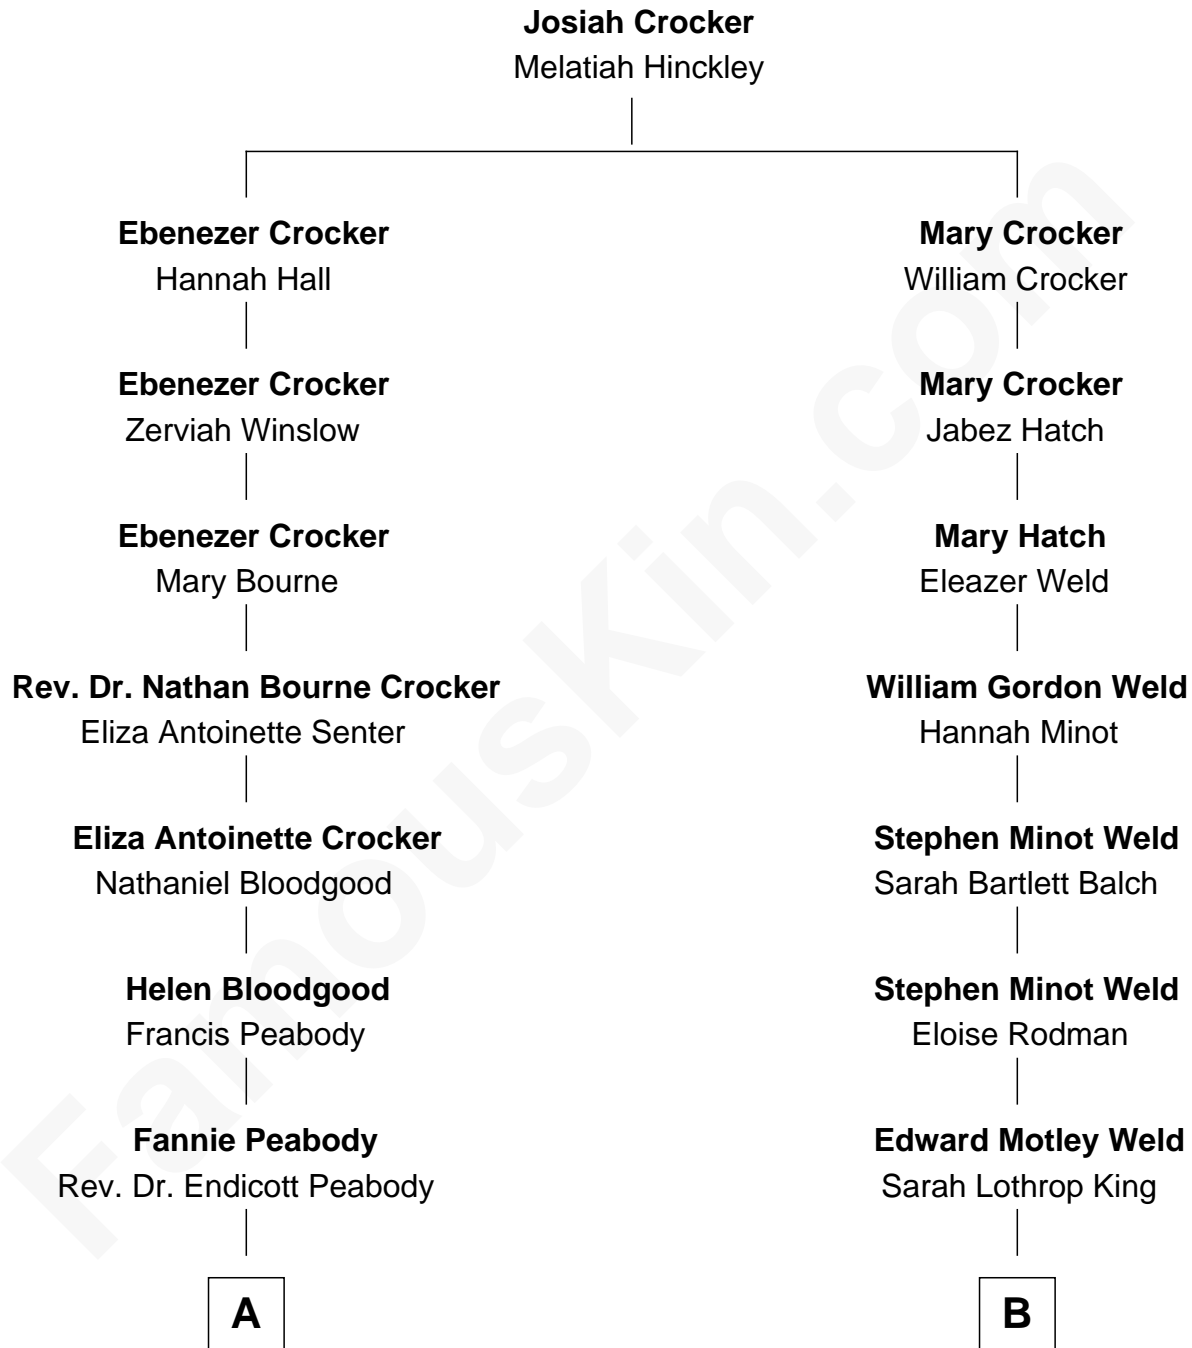

FamousKin.com

Relationship Chart of

Kyra Sedgwick

TV and Movie Actress

8th cousin 1 time removed of

Tuesday Weld

TV and Movie Actress

FamousKin.com