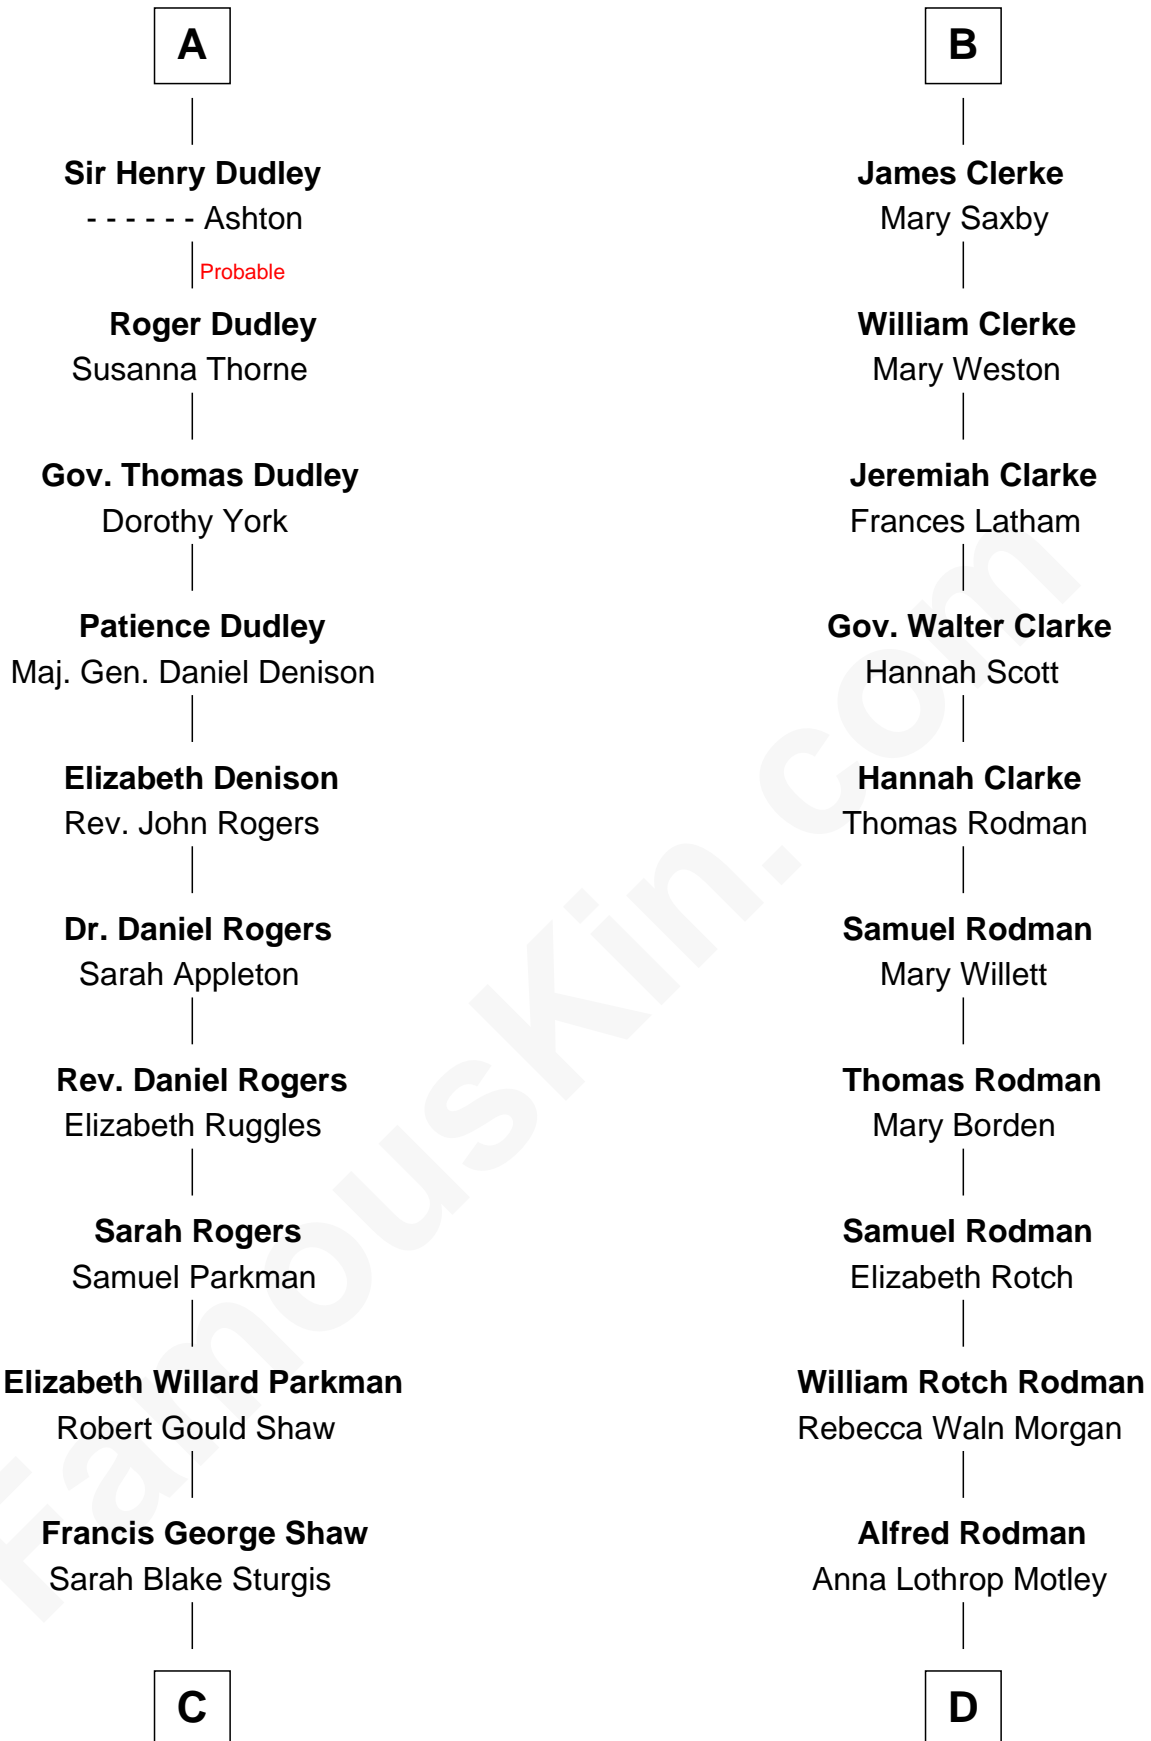

FamousKin.com

Relationship Chart of

Kyra Sedgwick

TV and Movie Actress

20th cousin 1 time removed of

Tuesday Weld

TV and Movie Actress

Sir William de Ros
Margery de Badlesmere

Thomas de Ros
Beatrice de Stafford

Maud de Roos
John de Welles

Margaret de Ros
Sir Reynold Grey

Margery de Welles
Stephen le Scrope

Margaret Grey
Sir William Bonville

Maude le Scrope
Sir Baldwin Freville

William Bonville
Elizabeth Harington

Elizabeth Freville
Sir Thomas Ferrers

William Bonville
Katherine Neville

Sir Henry Ferrers
Margaret Heckstall

Cecily Bonville
Thomas Grey

Elizabeth Ferrers
James Clerke

Cecily Grey
Sir John Sutton

George Clerke
Elizabeth Wilsford

A

B

C

Susanna Shaw
Robert Bowne Minturn

Sarah May Minturn
Henry Dwight Sedgwick

Robert Minturn Sedgwick
Helen Peabody

Henry Dwight Sedgwick
Patricia Ann Rosenwald

Kyra Sedgwick
TV and Movie Actress