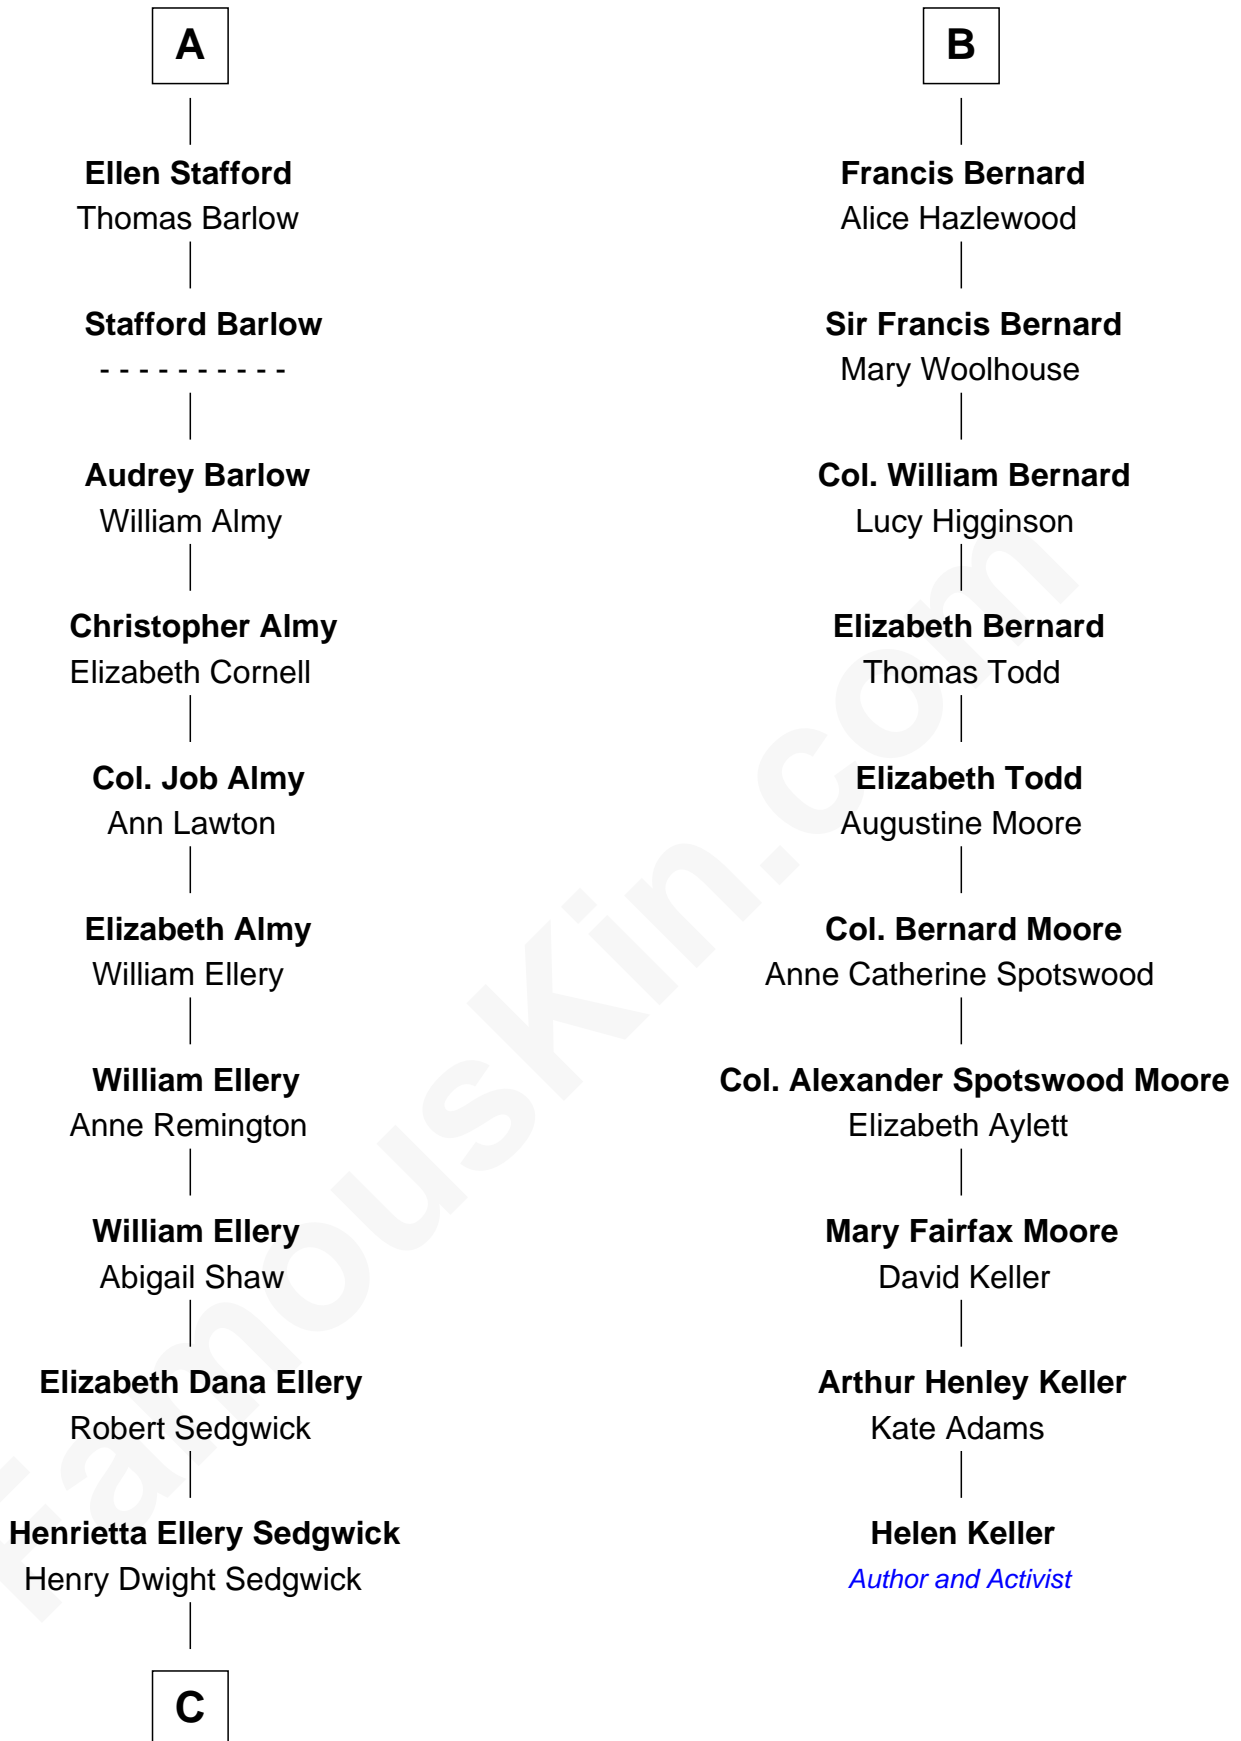

FamousKin.com

Relationship Chart of

Kyra Sedgwick

TV and Movie Actress

16th cousin 4 times removed of

Helen Keller

Author and Activist

Ralph de Stafford

Elizabeth le Scrope

Margaret Scrope

John Bernard

John Bernard

Margaret Daundelyn

John Bernard

Cecily Muscote

B