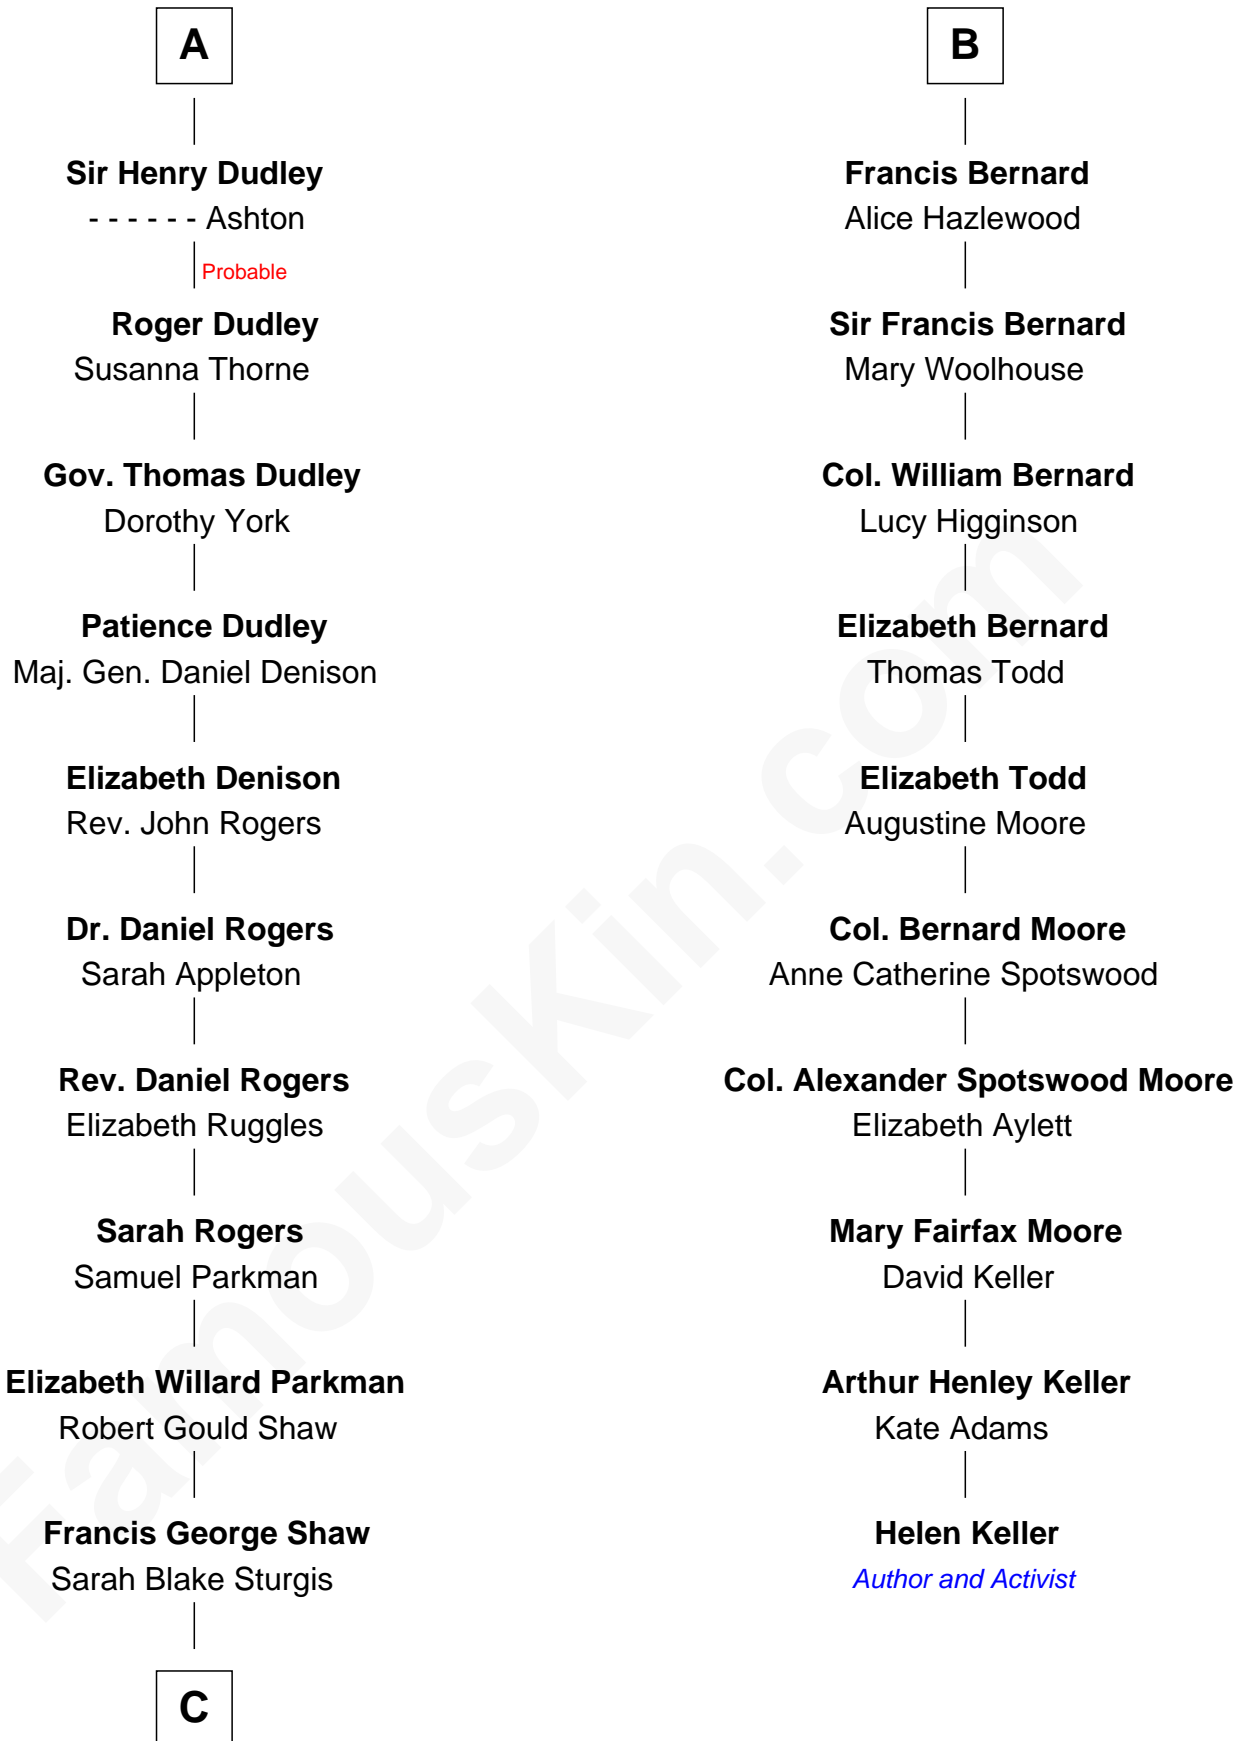

FamousKin.com

Relationship Chart of

Kyra Sedgwick

TV and Movie Actress

16th cousin 5 times removed of

Helen Keller

Author and Activist

Margaret de Audley

Ralph de Stafford

C

—
Susanna Shaw
Robert Bowne Minturn

—
Sarah May Minturn
Henry Dwight Sedgwick

—
Robert Minturn Sedgwick
Helen Peabody

—
Henry Dwight Sedgwick
Patricia Ann Rosenwald

—
Kyra Sedgwick
TV and Movie Actress