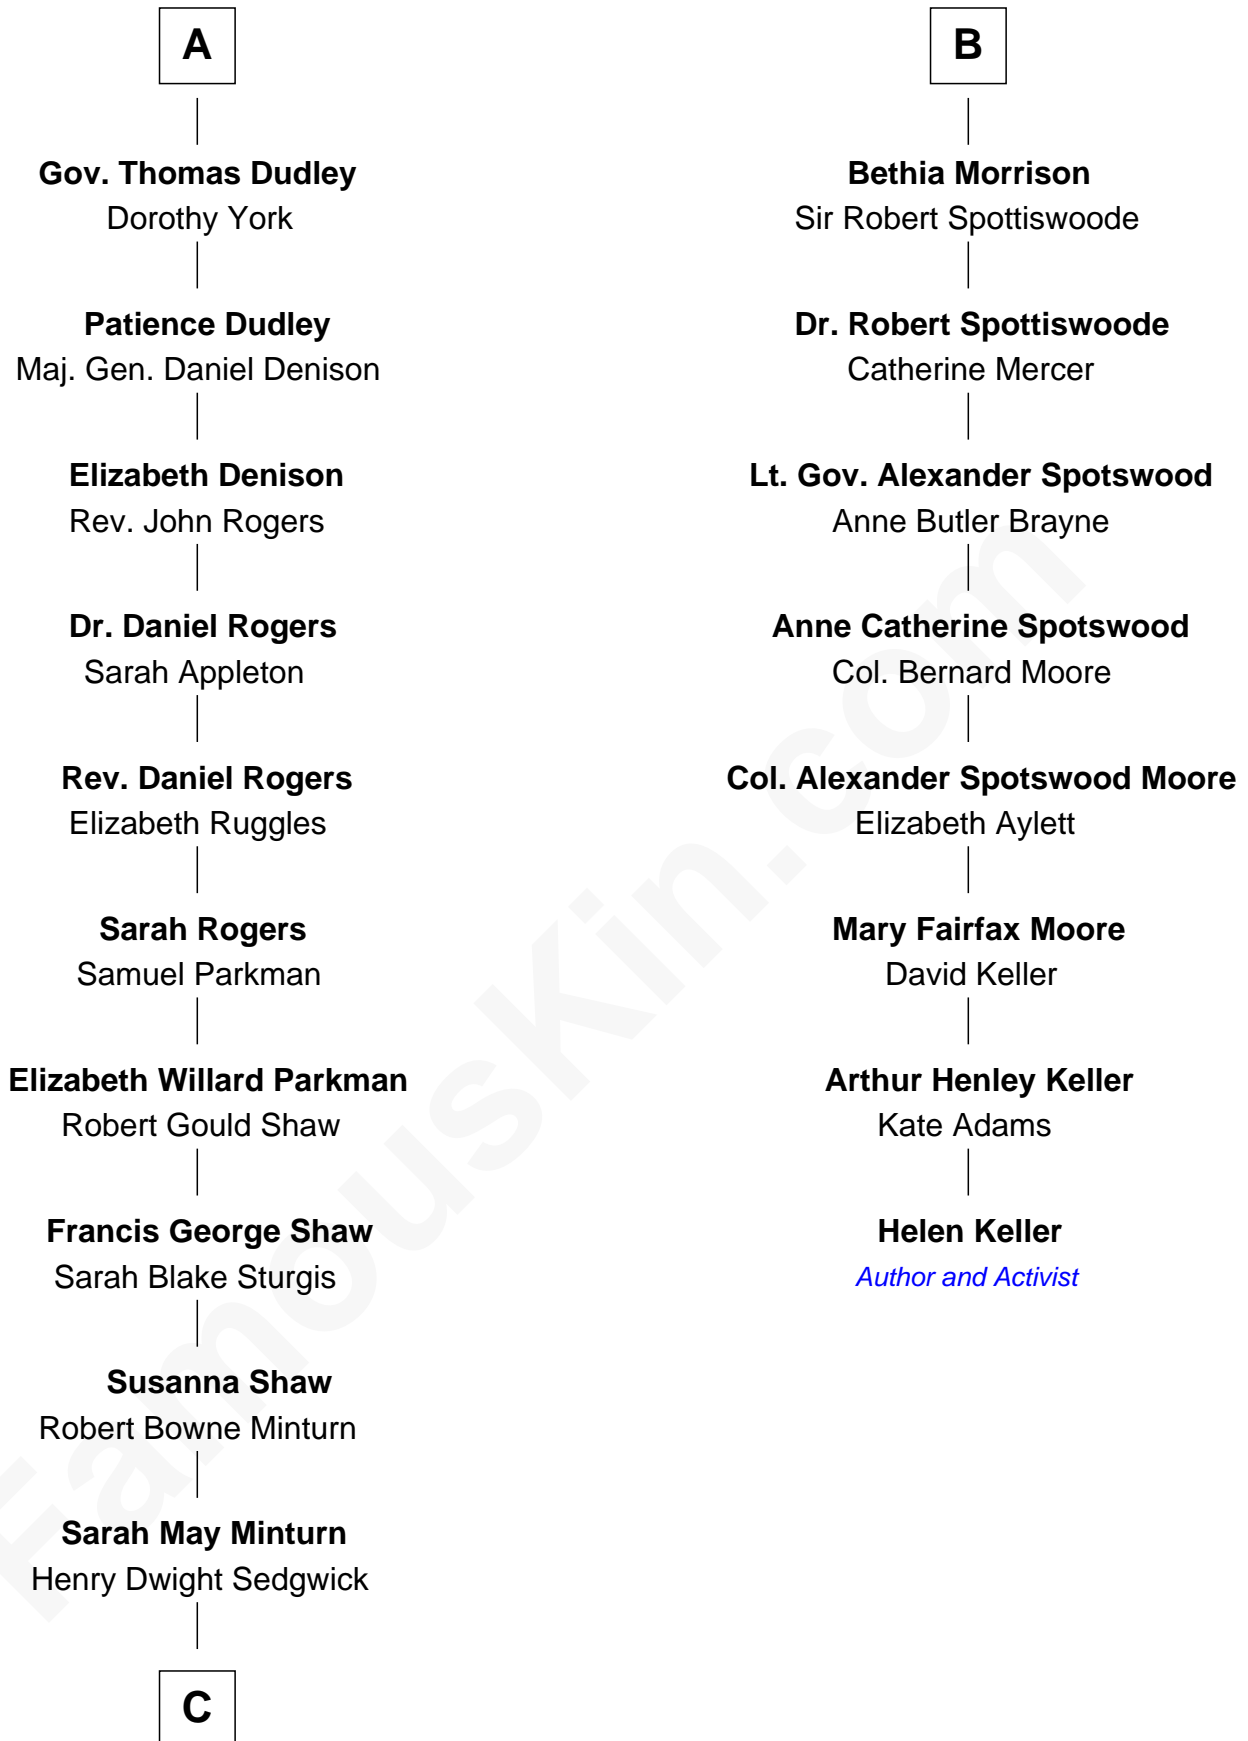

## Relationship Chart of

**Kyra Sedgwick**

*TV and Movie Actress*

14th cousin 5 times removed of

**Helen Keller**

*Author and Activist*

**Sir Thomas de Holand**

Alice Fitzalan