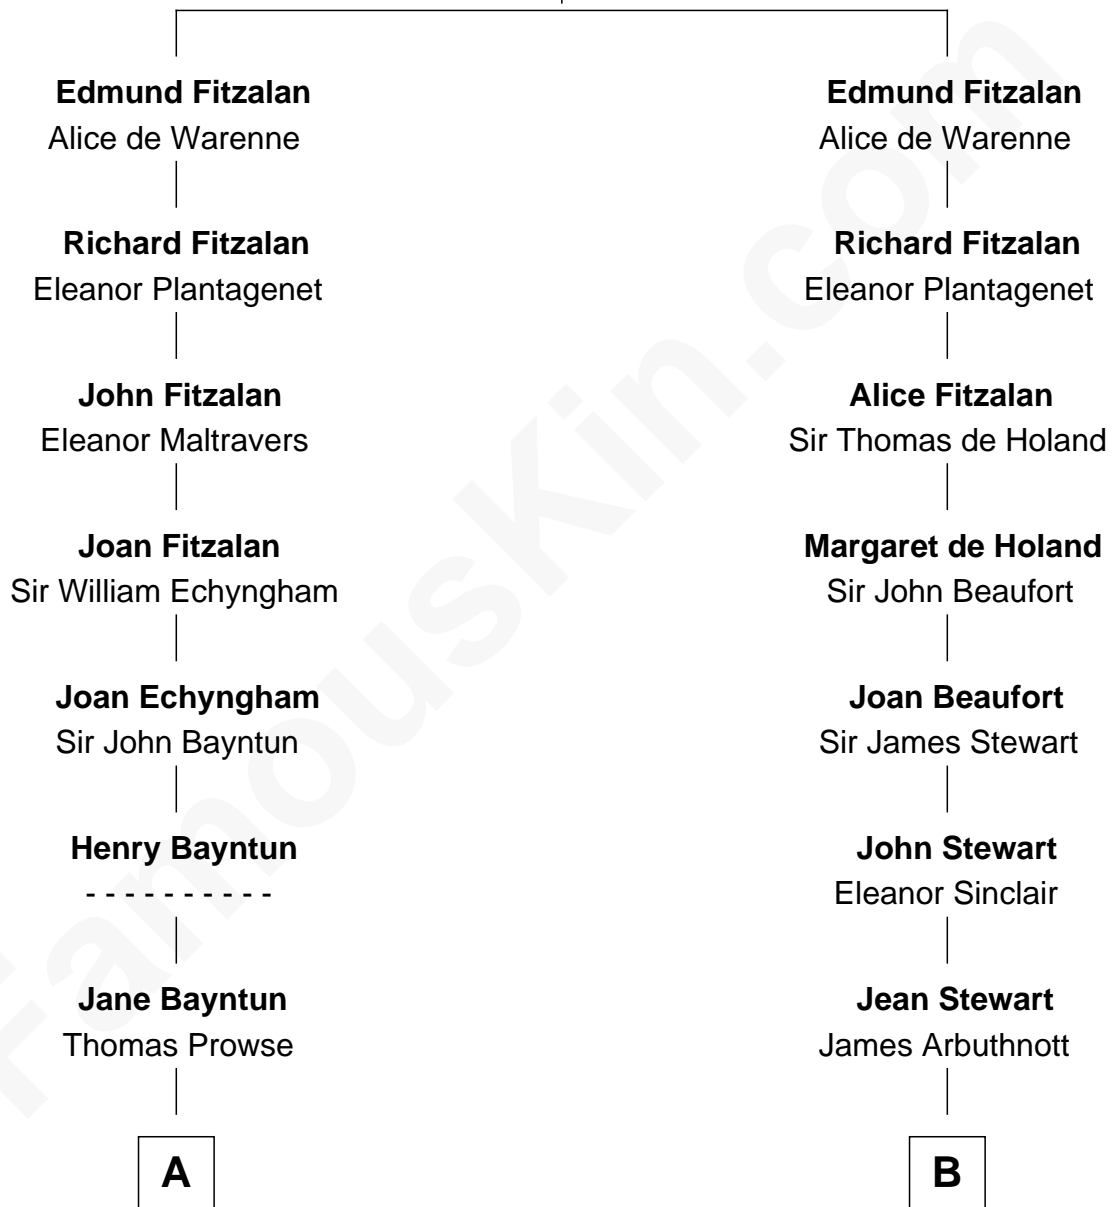

FamousKin.com

Relationship Chart of

Kyra Sedgwick

TV and Movie Actress

17th cousin 3 times removed of

Helen Keller

Author and Activist

Richard Fitzalan

Alice de Saluzzo

C

Rev. Dr. Endicott Peabody

Fannie Peabody

Helen Peabody

Robert Minturn Sedgwick

Henry Dwight Sedgwick

Patricia Ann Rosenwald