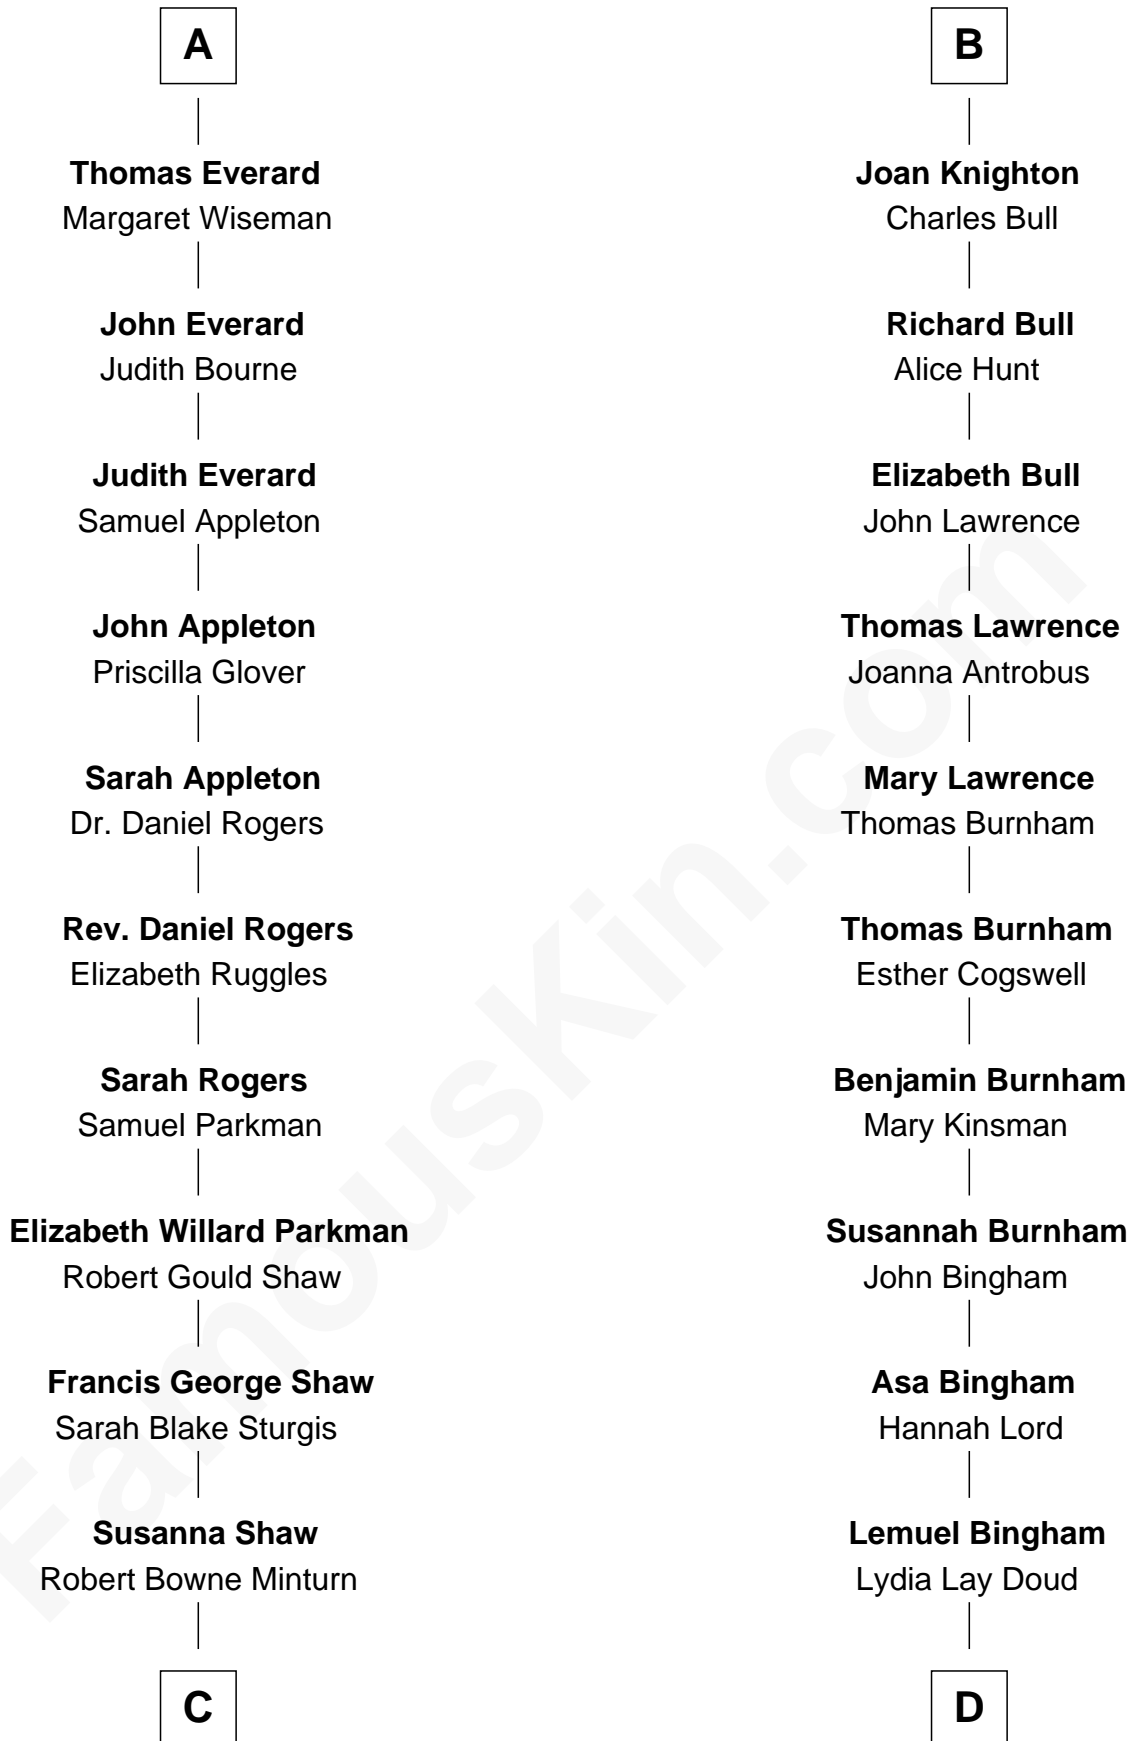

FamousKin.com Relationship Chart of

Kyra Sedgwick

TV and Movie Actress

19th cousin 1 time removed of

Thomas Edmund Dewey

47th Governor of New York

Sir Gilbert Pecche

Joan de Creye

Agnes Walden

Mary Cornish

Thomas Everard

Henry Everard

A

Sir Gilbert Pecche

Iseult - - - - -

Sir Gilbert Pecche

Joan - - - - -

Katherine Pecche

Sir Thomas Notbeme

Margaret Notbeme

John Hinckley

Cecily Hinckley

Henry Caldebeck

Thomasine Caldebeck

Thomas Underhill

Anne Underhill

Thomas Knighton

B

C

Sarah May Minturn
Henry Dwight Sedgwick

Robert Minturn Sedgwick
Helen Peabody

Henry Dwight Sedgwick
Patricia Ann Rosenwald