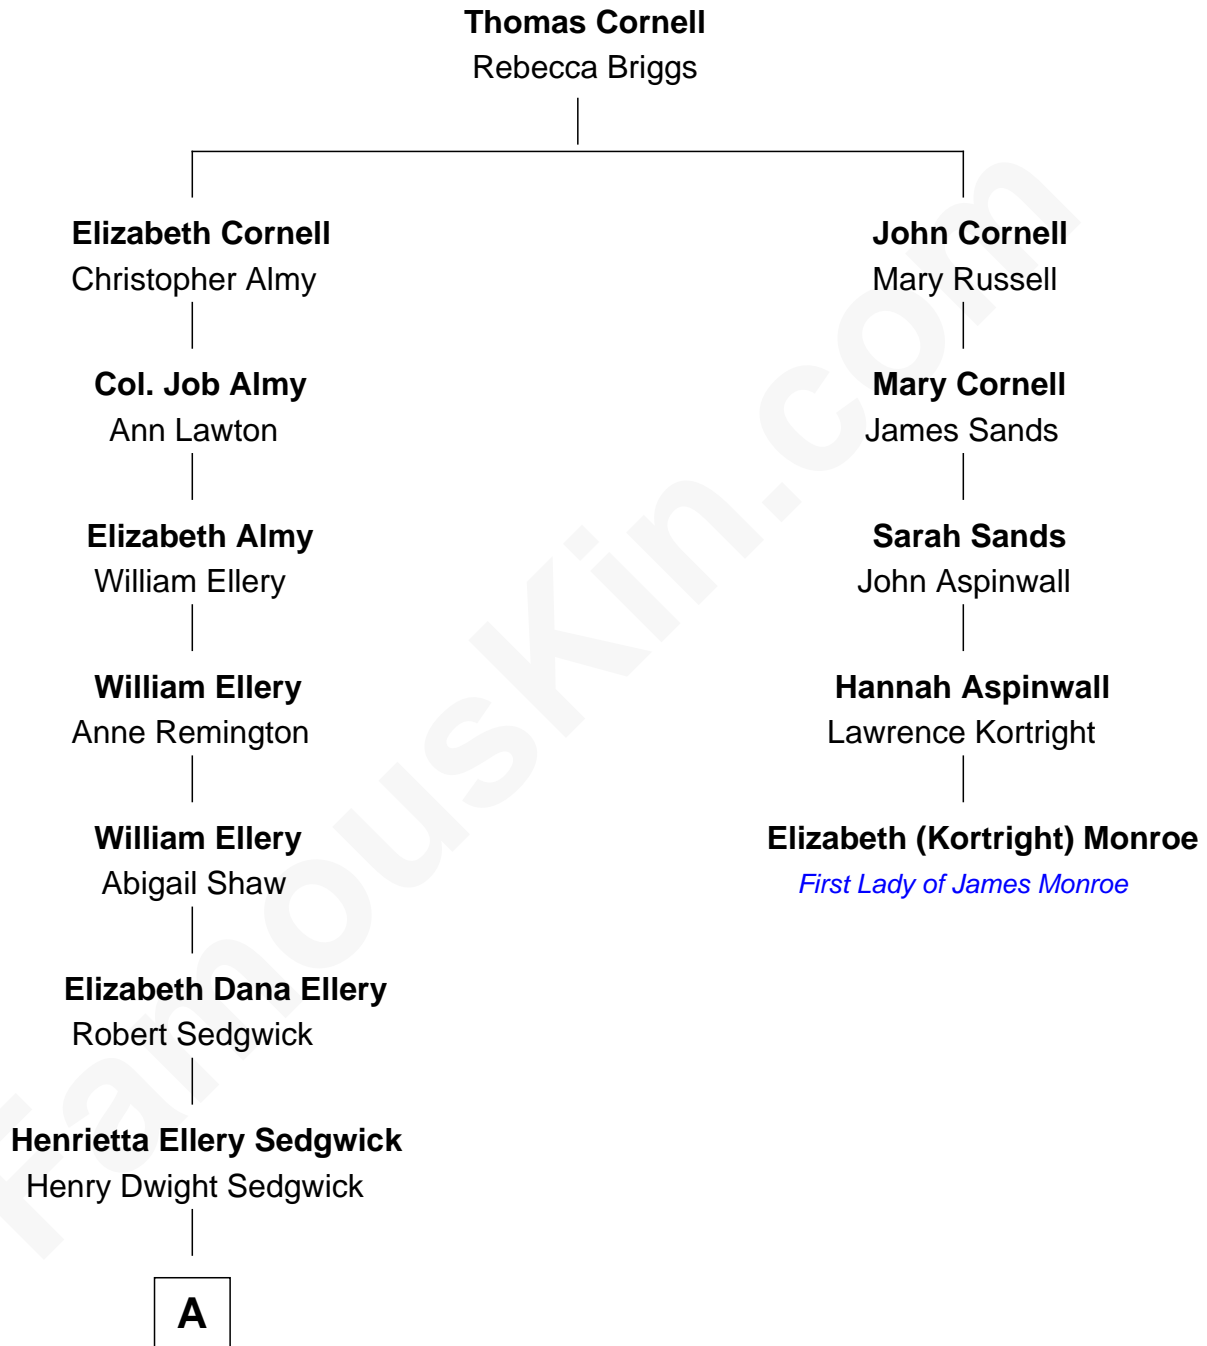

FamousKin.com

Relationship Chart of

Kyra Sedgwick

TV and Movie Actress

4th cousin 6 times removed of

Elizabeth (Kortright) Monroe

First Lady of President James Monroe

A

Henry Dwight Sedgwick

Sarah May Minturn

Robert Minturn Sedgwick

Helen Peabody

Henry Dwight Sedgwick

Patricia Ann Rosenwald

Kyra Sedgwick

TV and Movie Actress