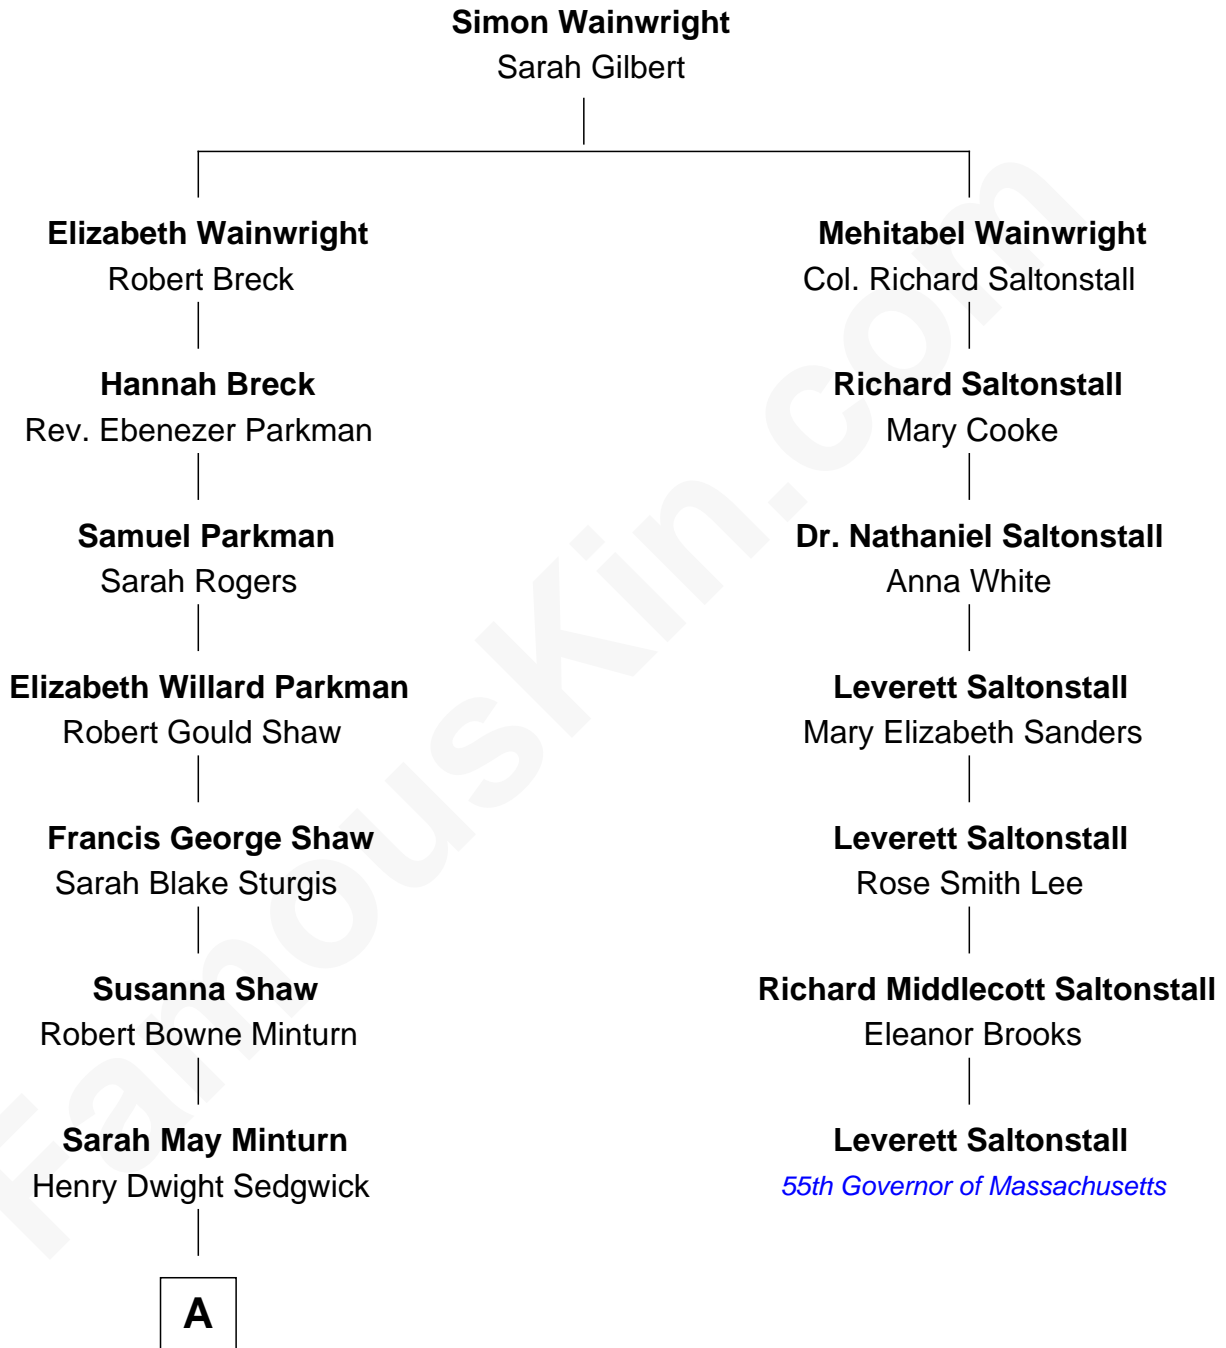

FamousKin.com Relationship Chart of

Kyra Sedgwick

TV and Movie Actress

6th cousin 3 times removed of

Leverett Saltonstall

55th Governor of Massachusetts

A

Robert Minturn Sedgwick

Helen Peabody

Henry Dwight Sedgwick

Patricia Ann Rosenwald

Kyra Sedgwick

TV and Movie Actress

FamousKin.com