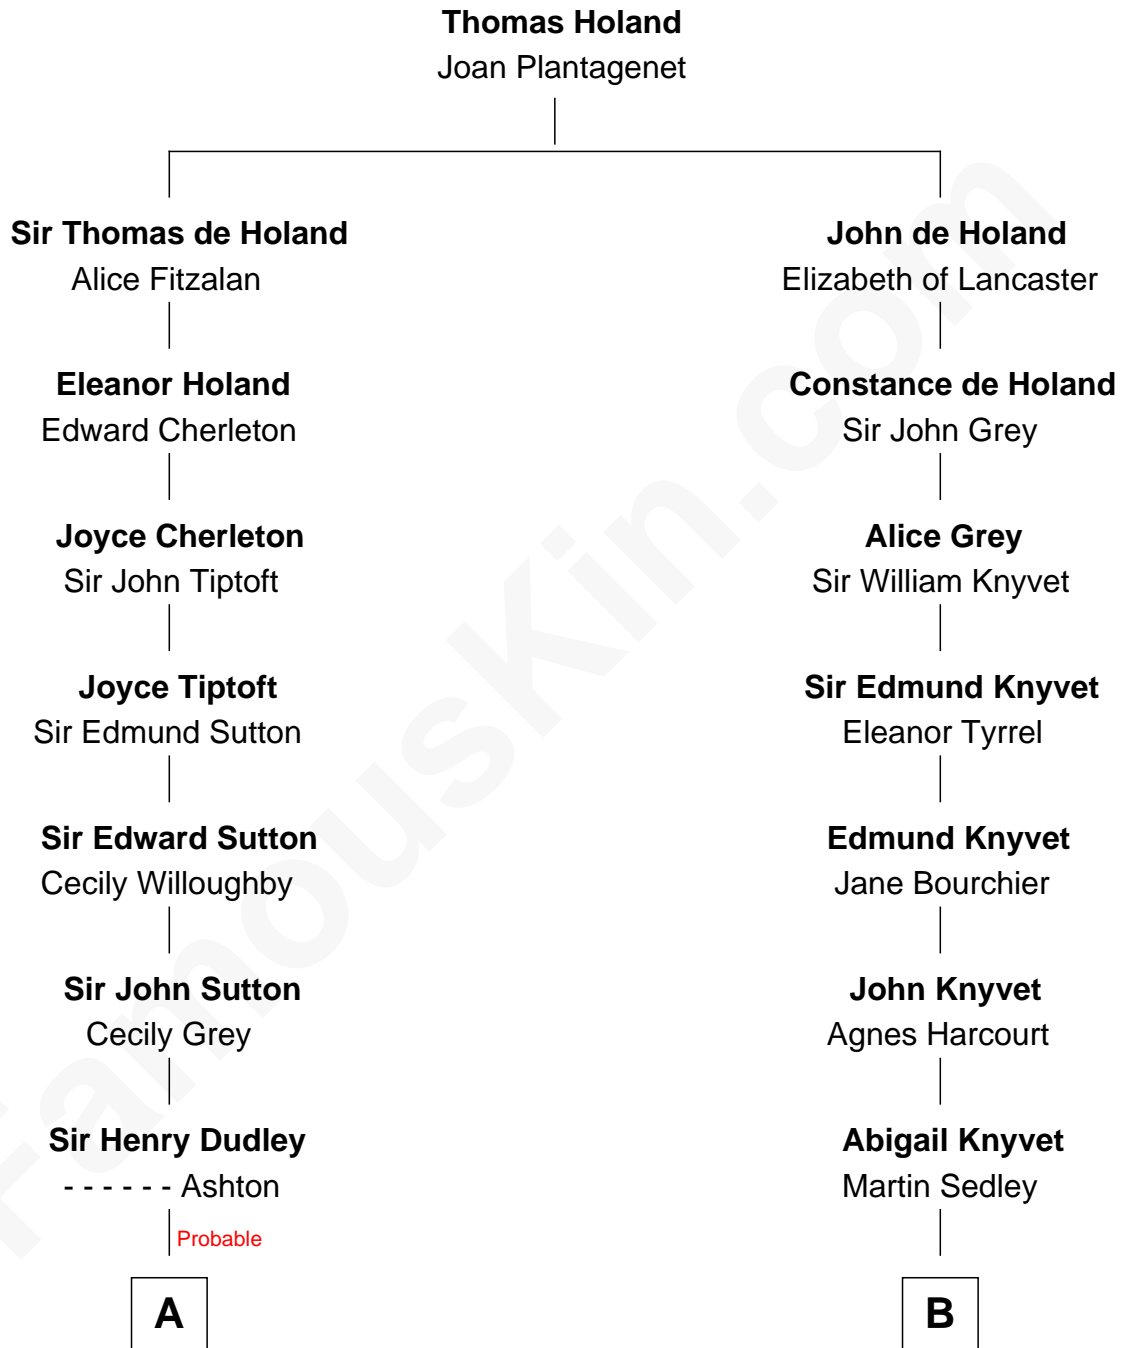

FamousKin.com Relationship Chart of

Kyra Sedgwick

TV and Movie Actress

16th cousin 4 times removed of

Leverett Saltonstall

55th Governor of Massachusetts

C

—
Sarah May Minturn
Henry Dwight Sedgwick

—
Robert Minturn Sedgwick
Helen Peabody

—
Henry Dwight Sedgwick
Patricia Ann Rosenwald

—
Kyra Sedgwick
TV and Movie Actress

FamousKin.com