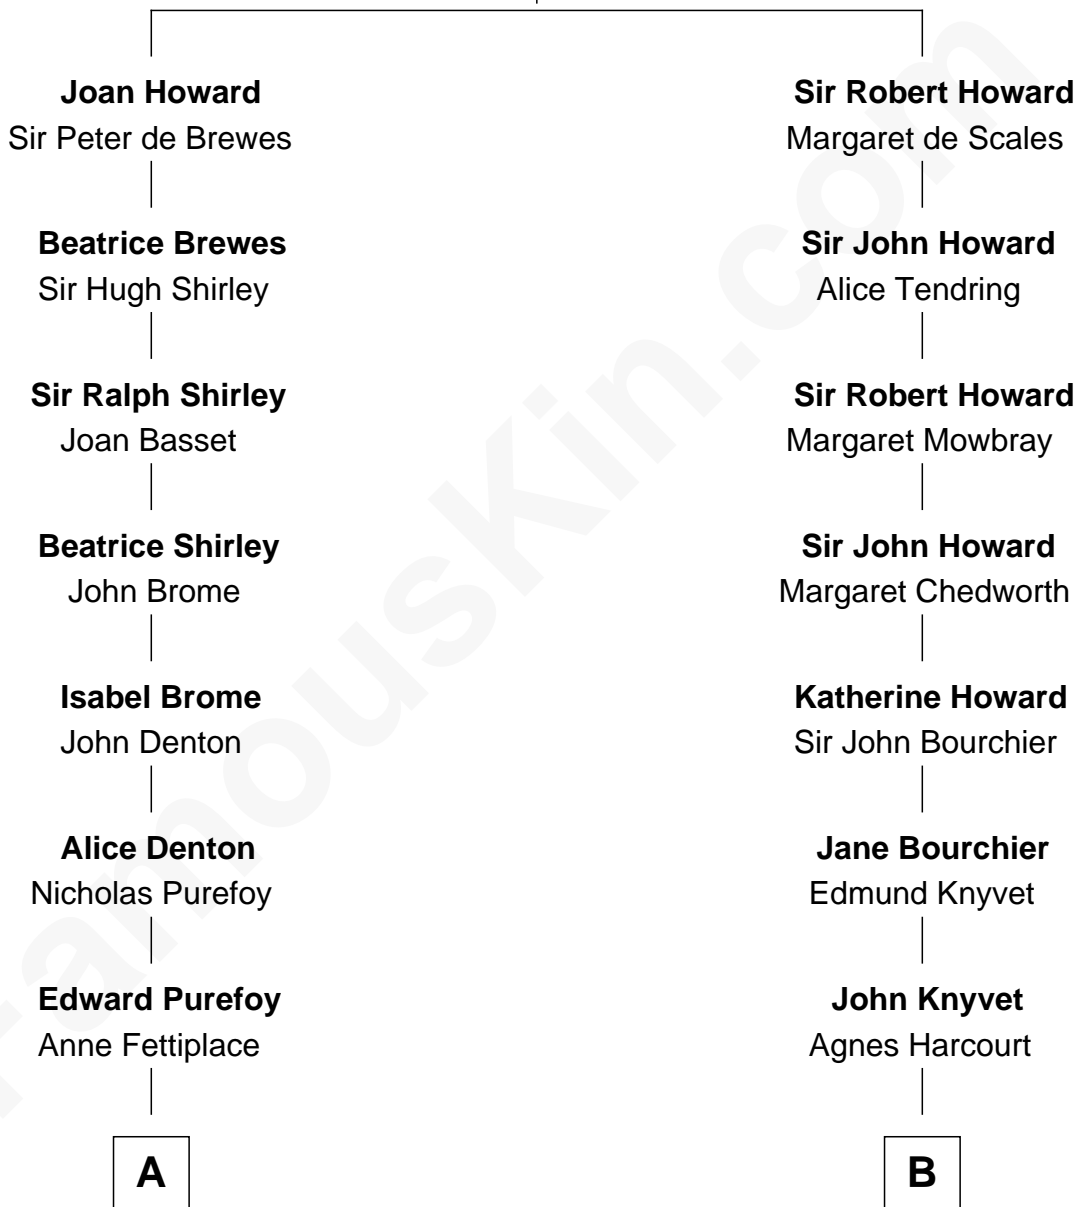

FamousKin.com Relationship Chart of

Kyra Sedgwick

TV and Movie Actress

17th cousin 4 times removed of

Leverett Saltonstall

55th Governor of Massachusetts

Sir John Howard

Alice de Bois

C

—
Susanna Shaw
Robert Bowne Minturn

—
Sarah May Minturn
Henry Dwight Sedgwick

—
Robert Minturn Sedgwick
Helen Peabody

—
Henry Dwight Sedgwick
Patricia Ann Rosenwald

—
Kyra Sedgwick
TV and Movie Actress

FamousKin.com