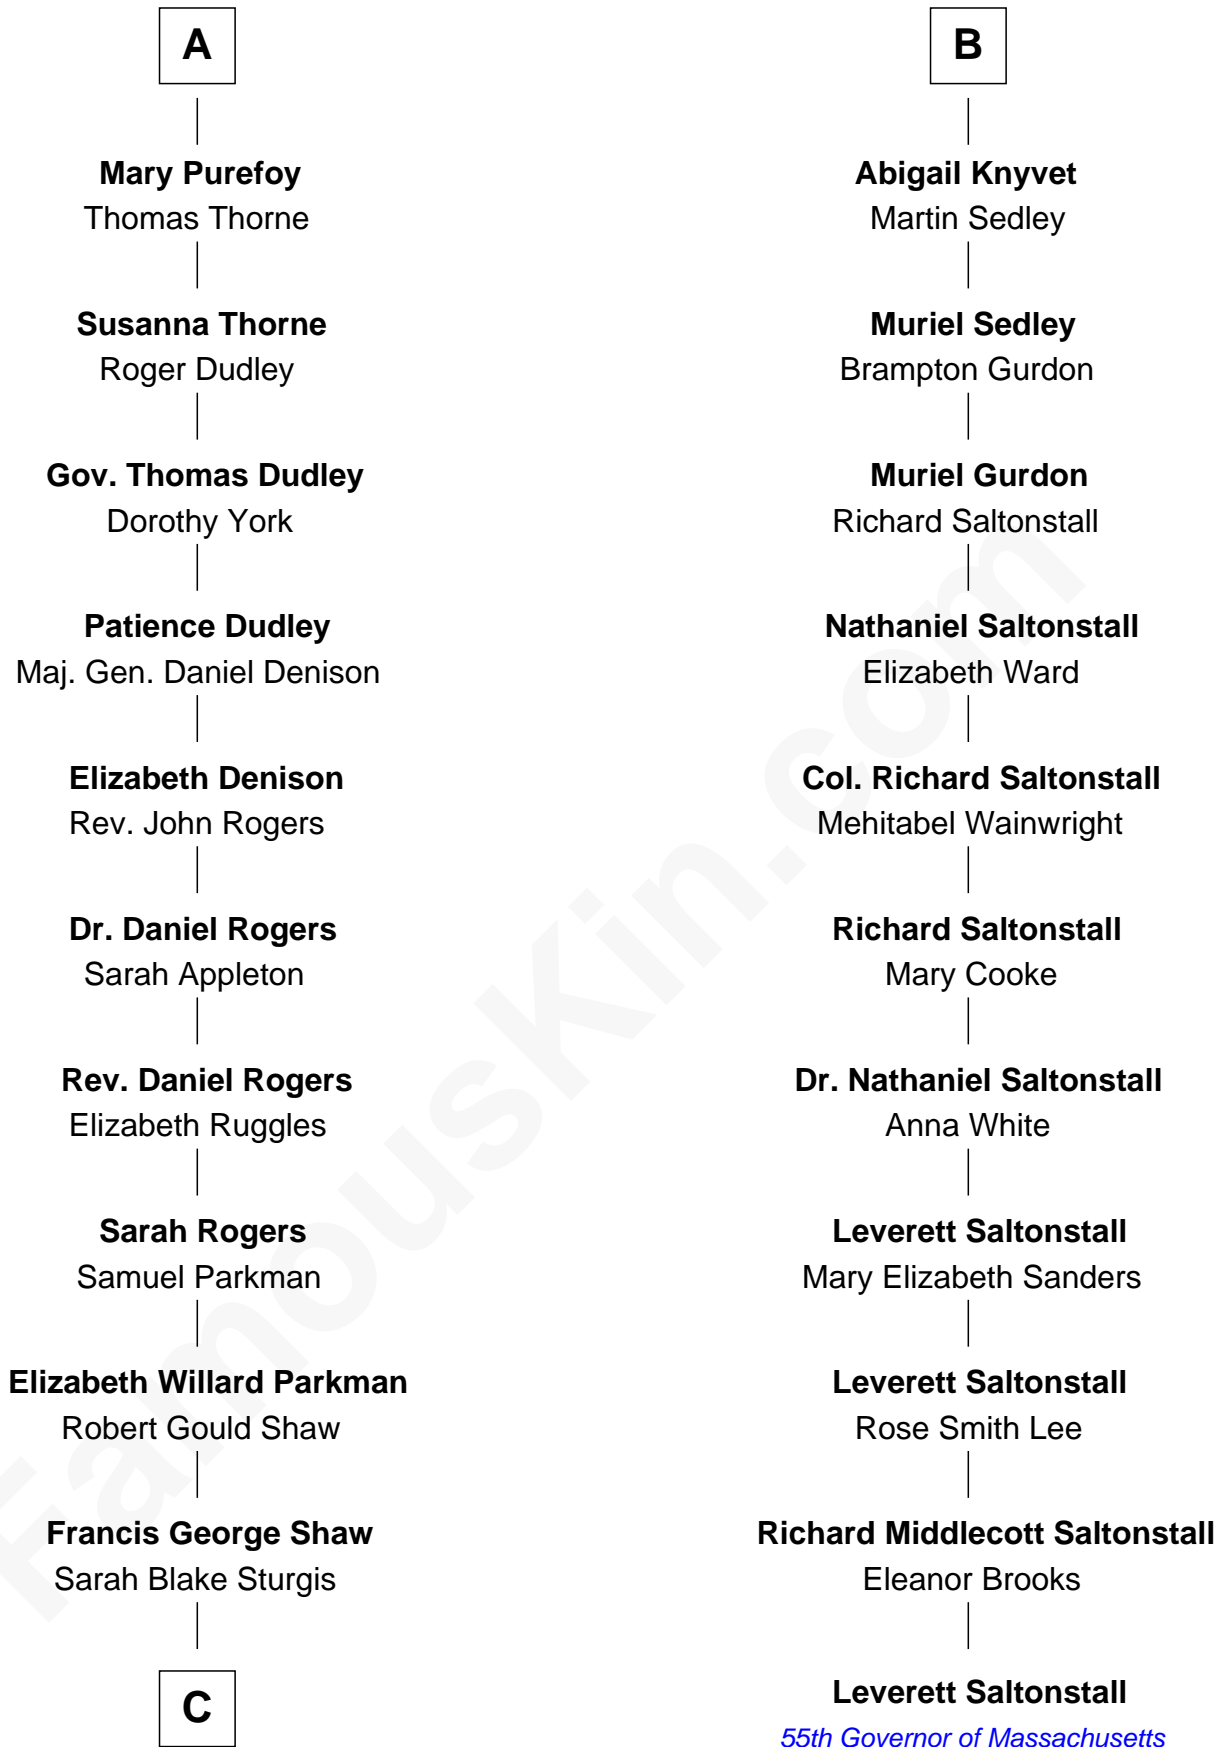

FamousKin.com Relationship Chart of

Kyra Sedgwick

TV and Movie Actress

17th cousin 4 times removed of

Leverett Saltonstall

55th Governor of Massachusetts

Sir John Howard

Alice de Bois

C

—
Susanna Shaw
Robert Bowne Minturn

—
Sarah May Minturn
Henry Dwight Sedgwick

—
Robert Minturn Sedgwick
Helen Peabody

—
Henry Dwight Sedgwick
Patricia Ann Rosenwald

—
Kyra Sedgwick
TV and Movie Actress

FamousKin.com