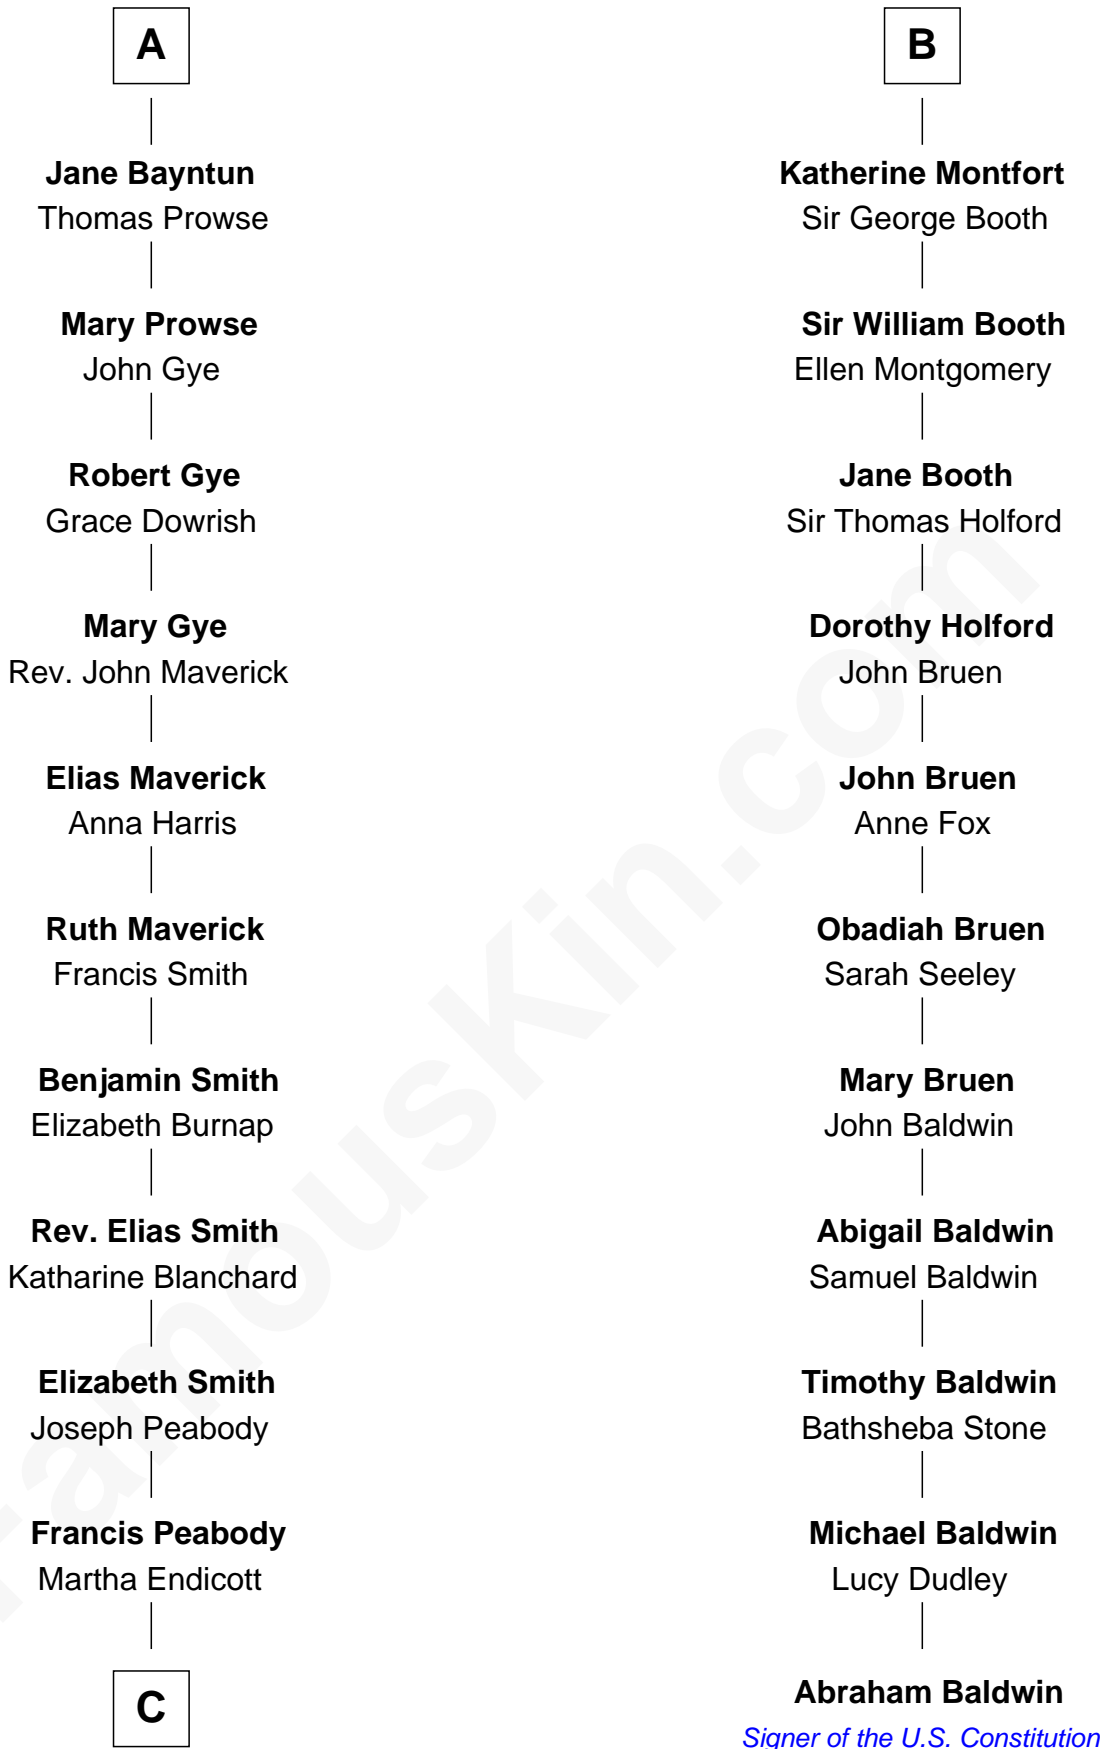

FamousKin.com

Relationship Chart of

Kyra Sedgwick

TV and Movie Actress

17th cousin 4 times removed of

Abraham Baldwin

Signer of the U.S. Constitution

C

—
Samuel Endicott Peabody

Marianne Cabot Lee

—
Rev. Dr. Endicott Peabody

Fannie Peabody

—
Helen Peabody

Robert Minturn Sedgwick

—
Henry Dwight Sedgwick

Patricia Ann Rosenwald