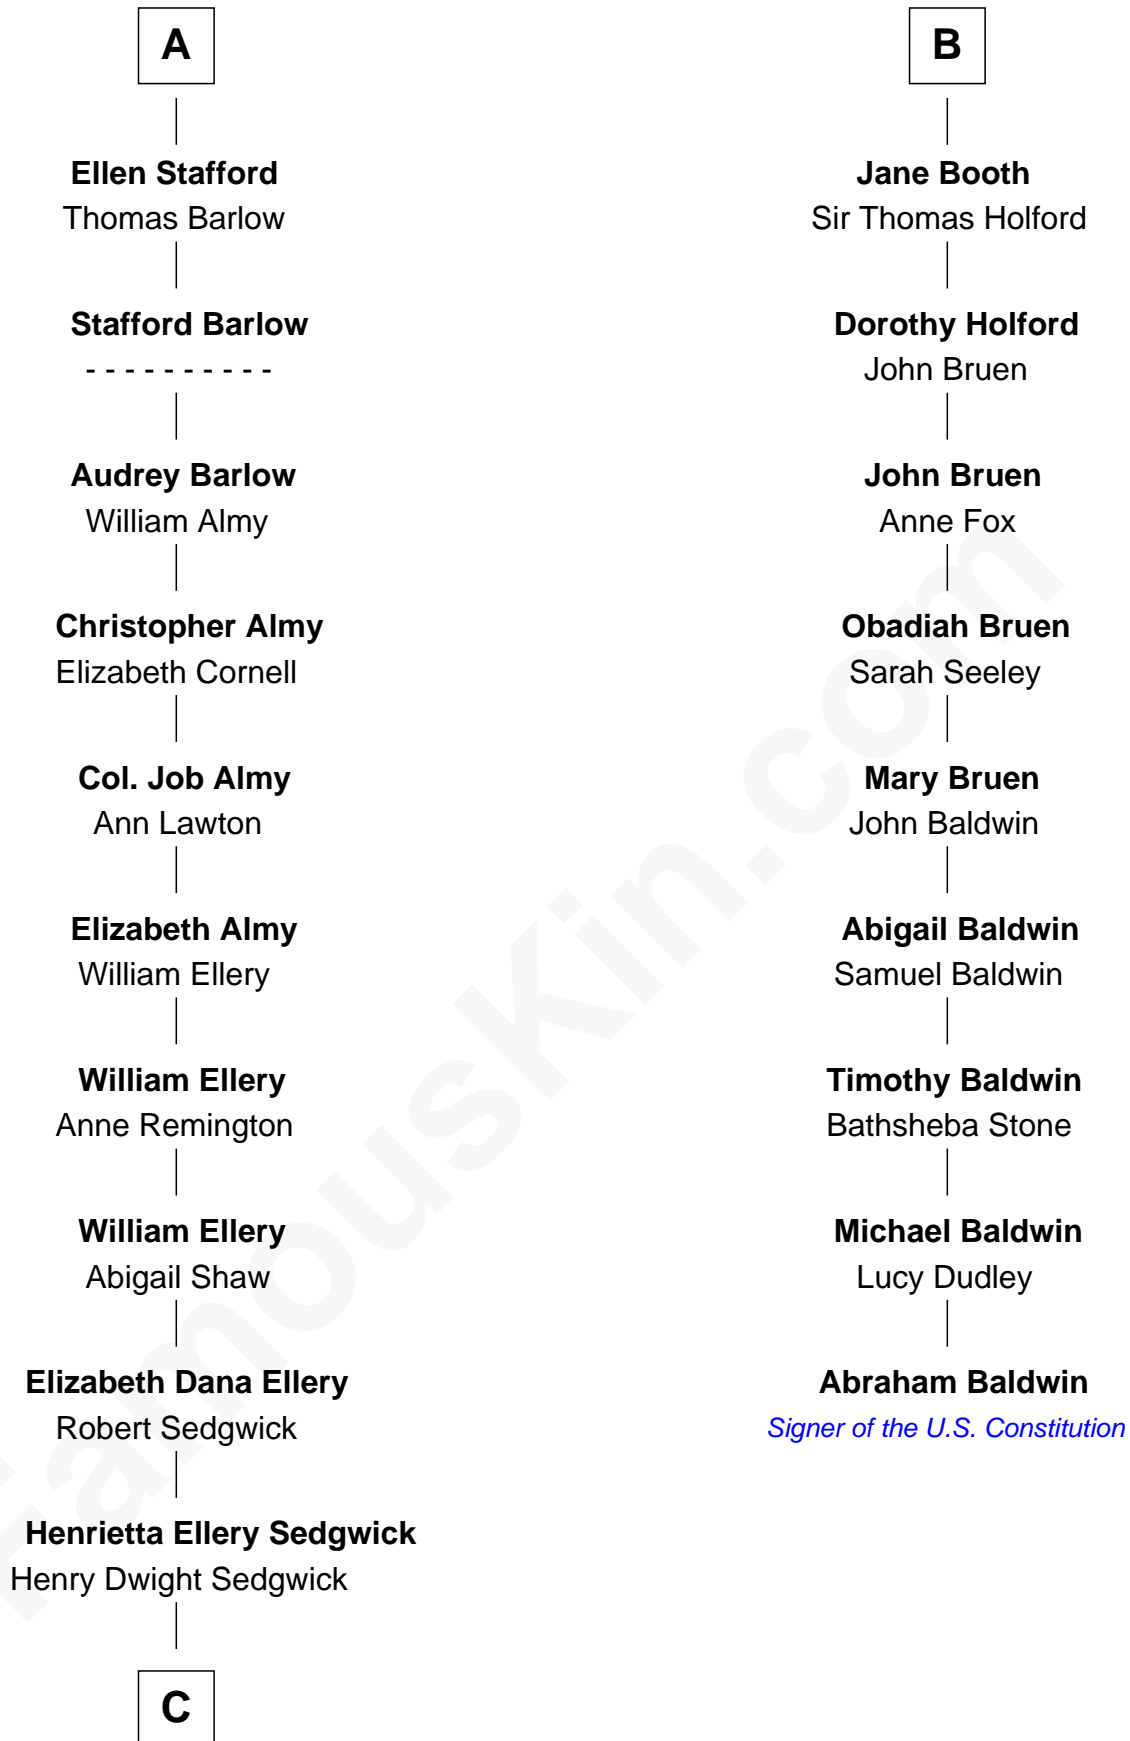

FamousKin.com Relationship Chart of

Kyra Sedgwick

TV and Movie Actress

15th cousin 5 times removed of

Abraham Baldwin

Signer of the U.S. Constitution

C

Henry Dwight Sedgwick

Sarah May Minturn

Robert Minturn Sedgwick

Helen Peabody

Henry Dwight Sedgwick

Patricia Ann Rosenwald

Kyra Sedgwick

TV and Movie Actress

FamousKin.com