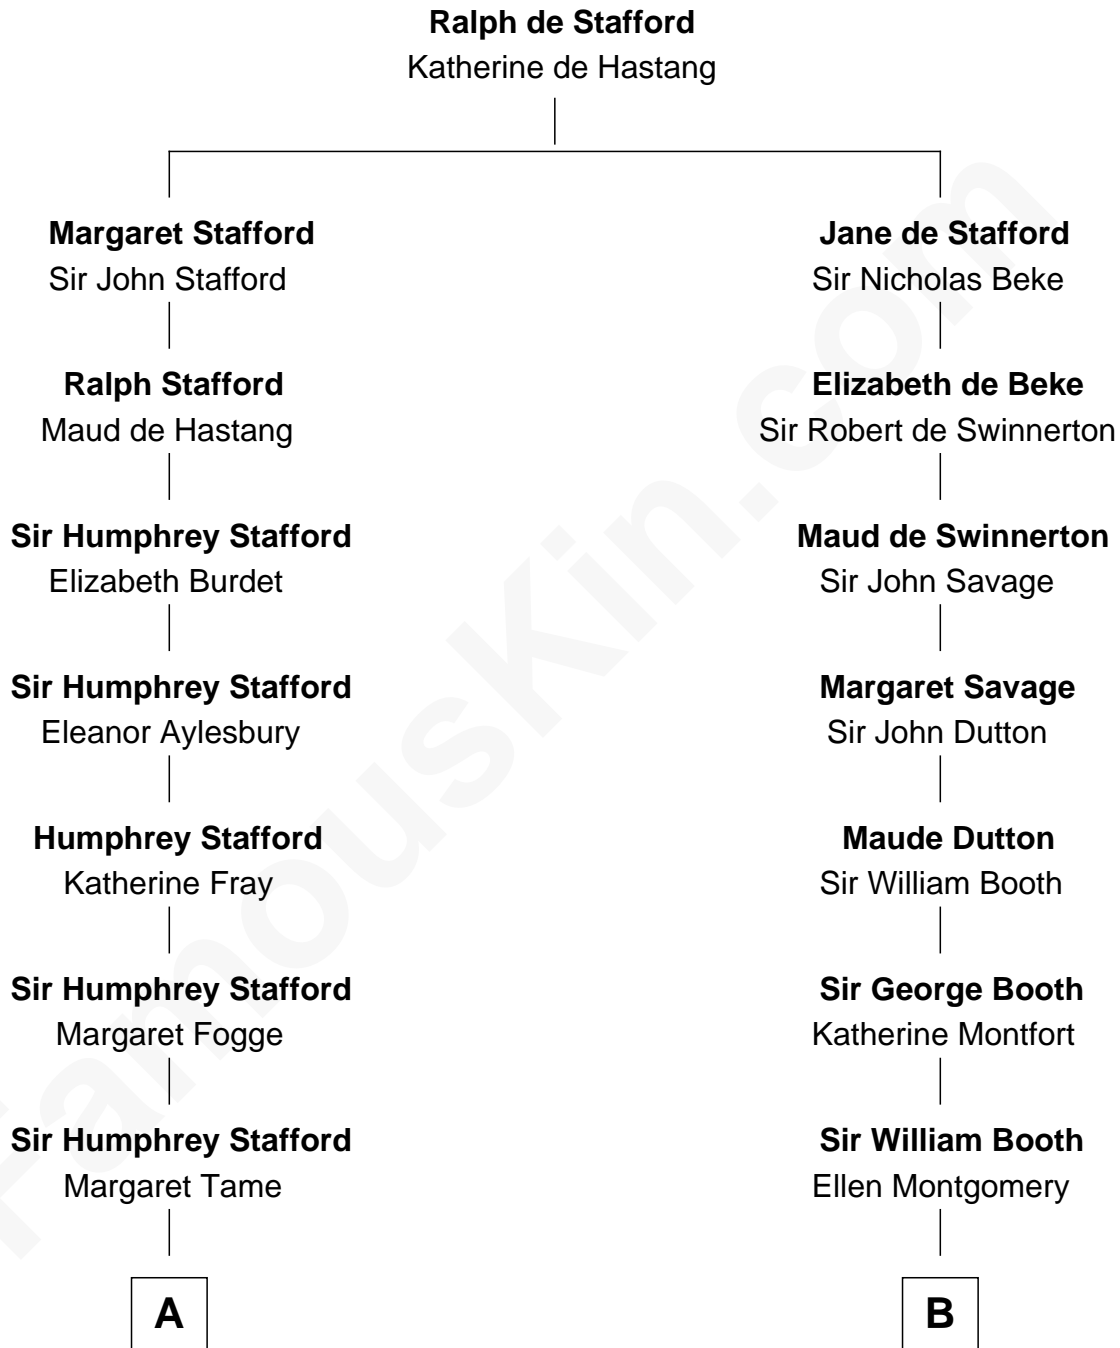

FamousKin.com Relationship Chart of

Kyra Sedgwick

TV and Movie Actress

15th cousin 5 times removed of

Abraham Baldwin

Signer of the U.S. Constitution

C

Henry Dwight Sedgwick

Sarah May Minturn

Robert Minturn Sedgwick

Helen Peabody

Henry Dwight Sedgwick

Patricia Ann Rosenwald

Kyra Sedgwick

TV and Movie Actress

FamousKin.com