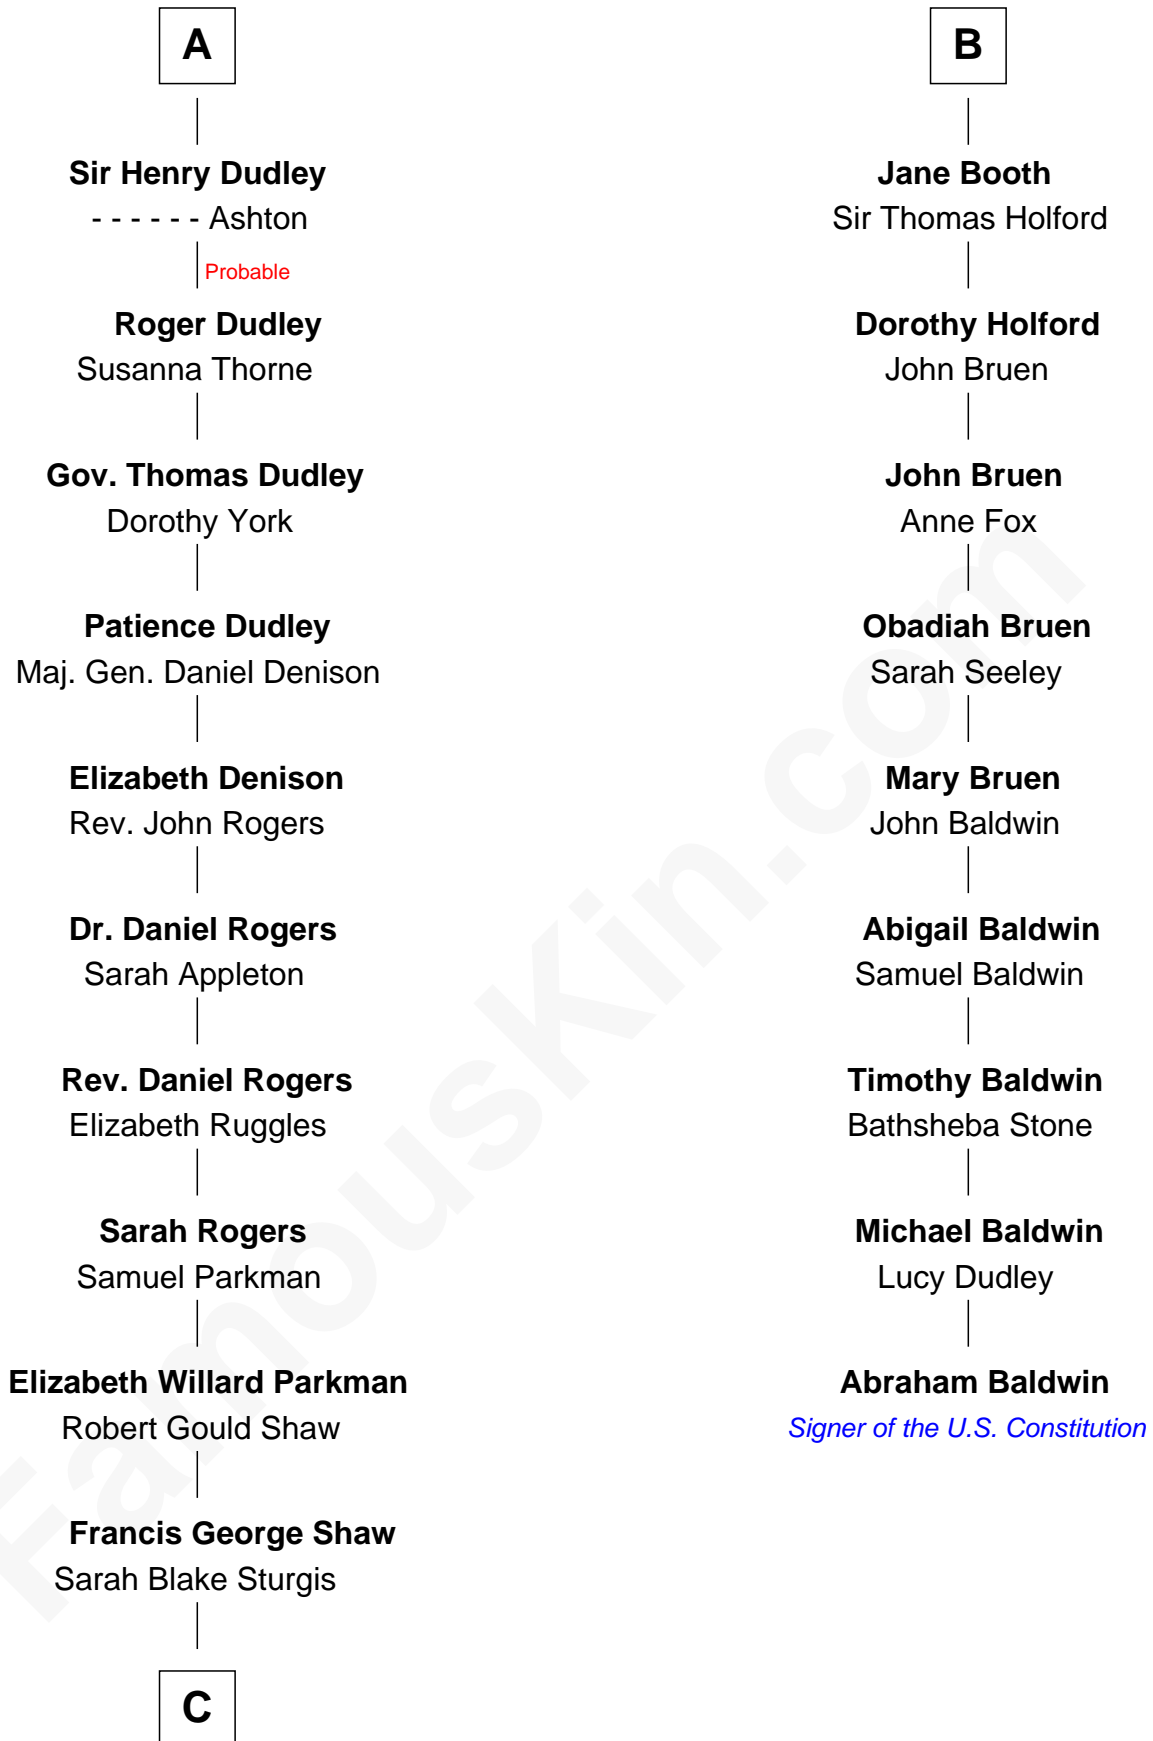

FamousKin.com Relationship Chart of

Kyra Sedgwick

TV and Movie Actress

15th cousin 6 times removed of

Abraham Baldwin

Signer of the U.S. Constitution

Sir Robert de Holland

Maude la Zouche

C

Susanna Shaw
Robert Bowne Minturn

Sarah May Minturn
Henry Dwight Sedgwick

Robert Minturn Sedgwick
Helen Peabody

Henry Dwight Sedgwick
Patricia Ann Rosenwald

Kyra Sedgwick
TV and Movie Actress

FamousKin.com