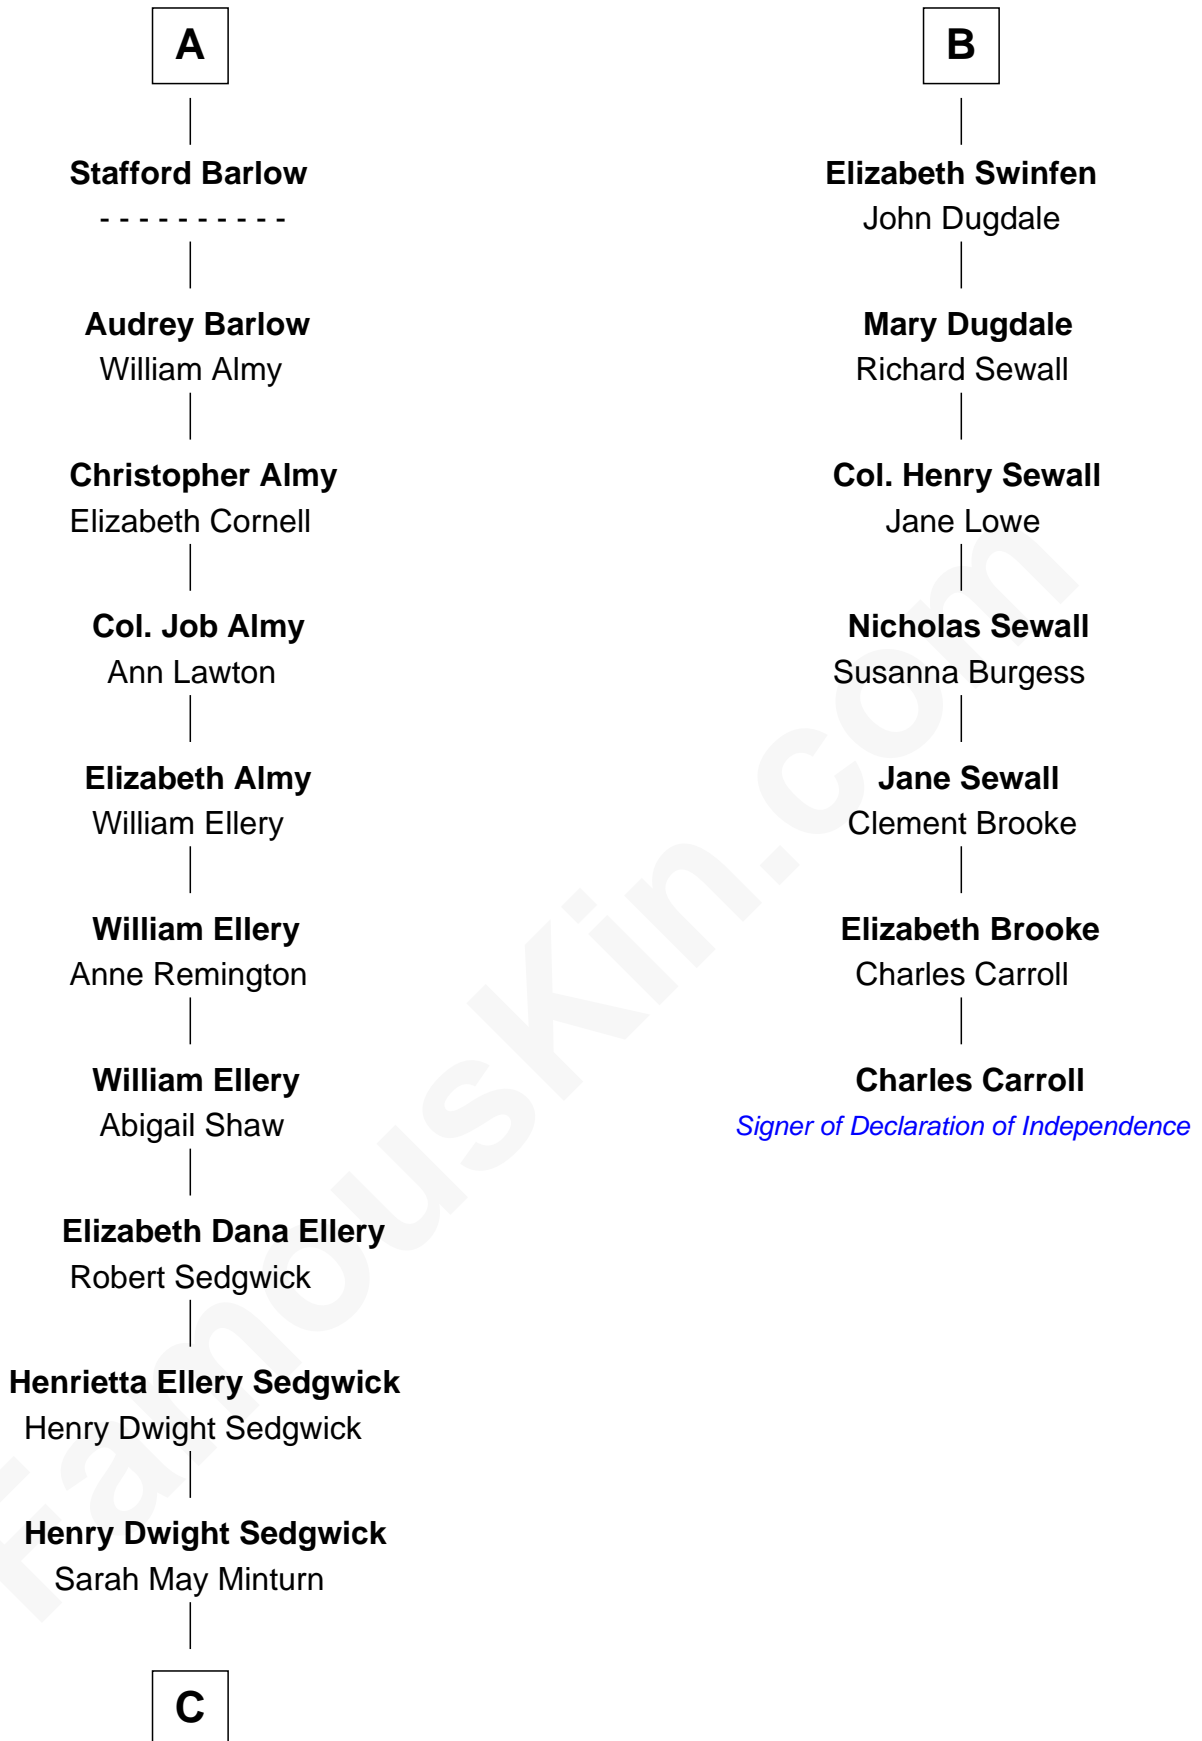

# FamousKin.com Relationship Chart of

**Kyra Sedgwick**

*TV and Movie Actress*

13th cousin 6 times removed of

**Charles Carroll**

*Signer of the Declaration of Independence*

**C**

—  
**Robert Minturn Sedgwick**

Helen Peabody

—  
**Henry Dwight Sedgwick**

Patricia Ann Rosenwald

—  
**Kyra Sedgwick**

*TV and Movie Actress*

FamousKin.com