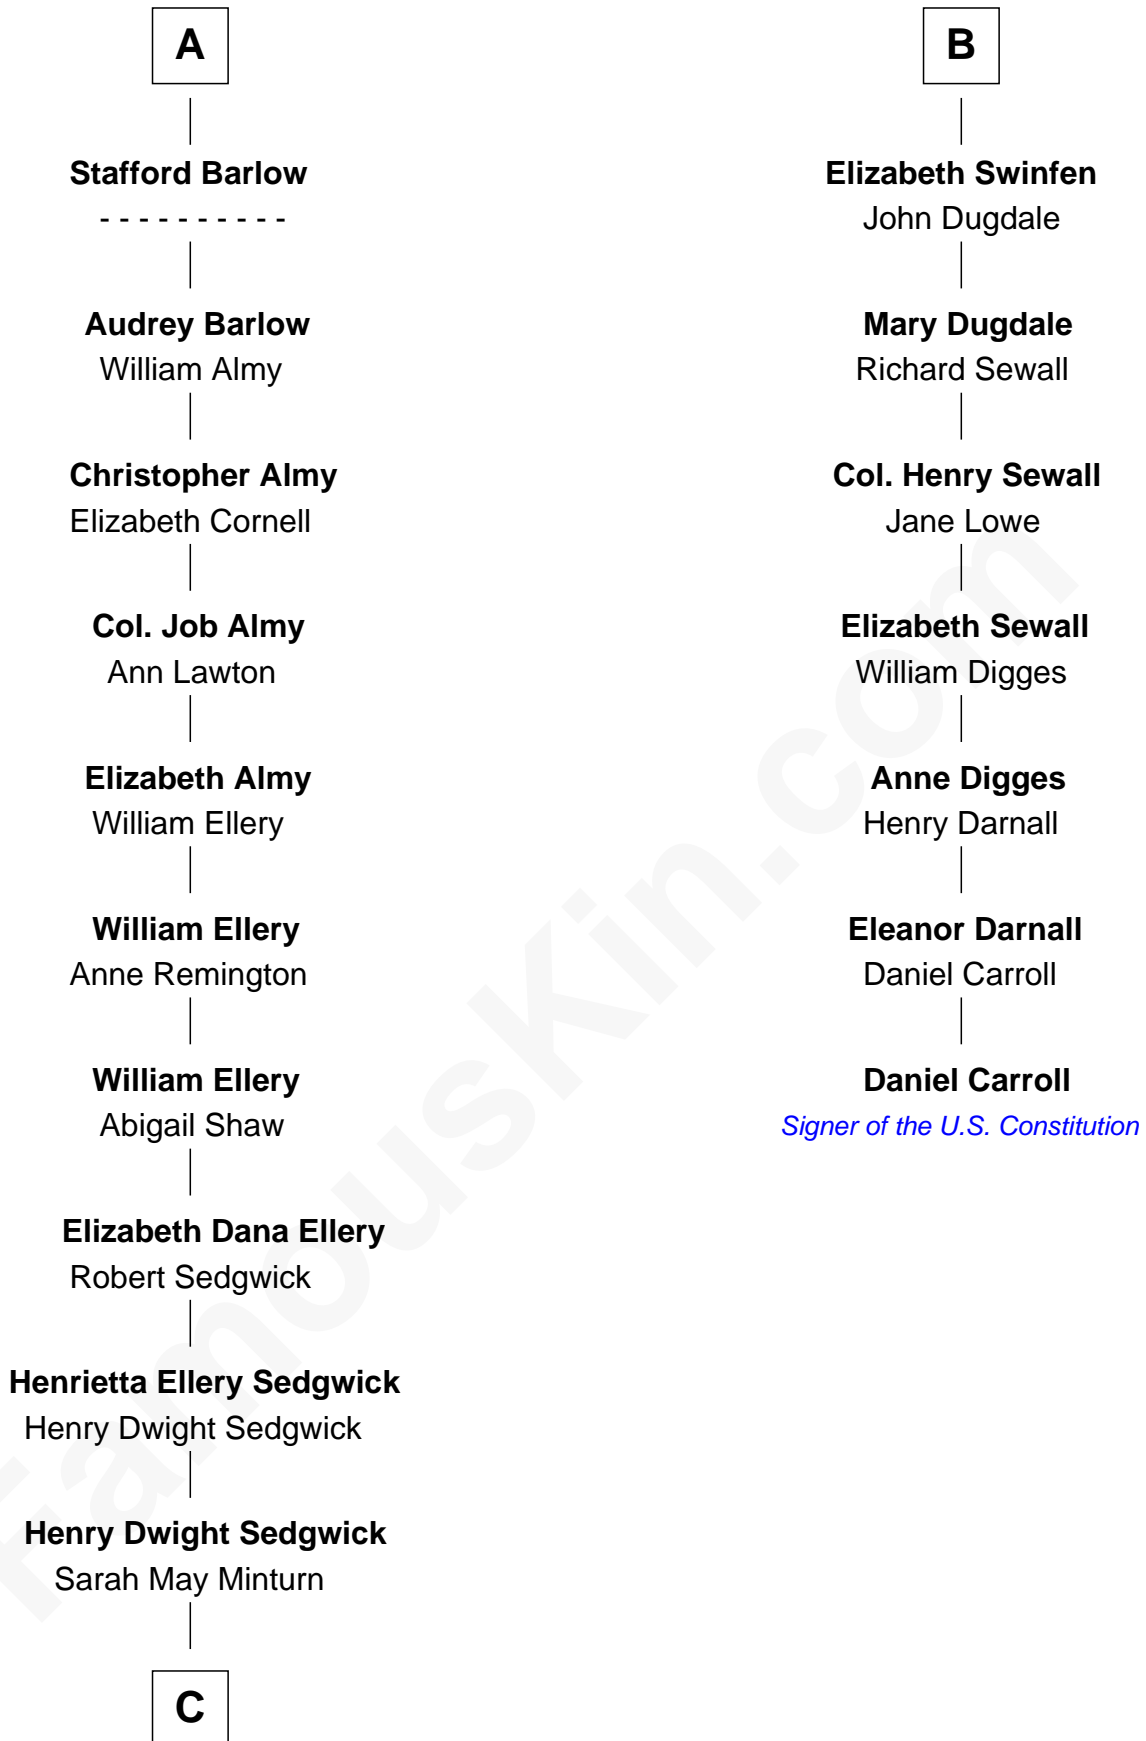

# FamousKin.com Relationship Chart of

**Kyra Sedgwick**

*TV and Movie Actress*

13th cousin 6 times removed of

**Daniel Carroll**

*Signer of the U.S. Constitution*

**C**

Robert Minturn Sedgwick

Helen Peabody

Henry Dwight Sedgwick

Patricia Ann Rosenwald

**Kyra Sedgwick**

*TV and Movie Actress*

FamousKin.com