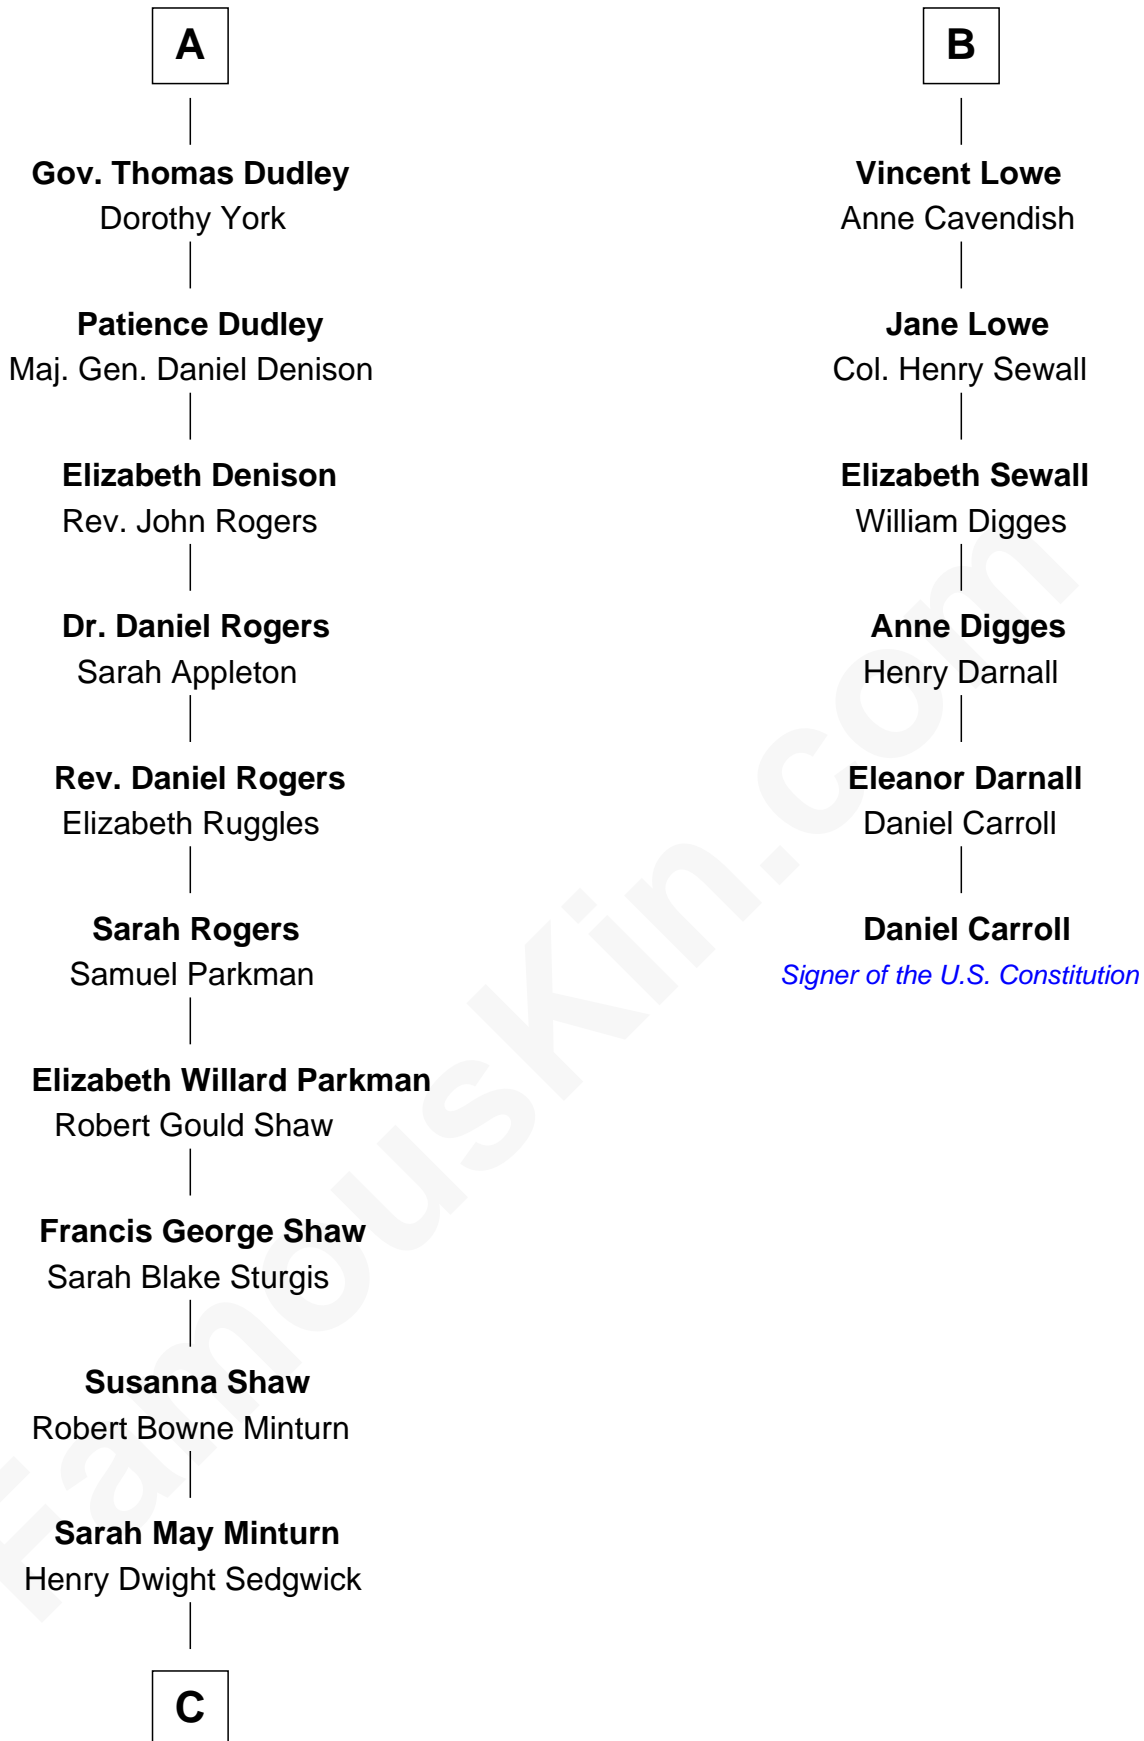

FamousKin.com

Relationship Chart of

Kyra Sedgwick

TV and Movie Actress

12th cousin 7 times removed of

Daniel Carroll

Signer of the U.S. Constitution

C

Robert Minturn Sedgwick

Helen Peabody

Henry Dwight Sedgwick

Patricia Ann Rosenwald

Kyra Sedgwick

TV and Movie Actress

FamousKin.com