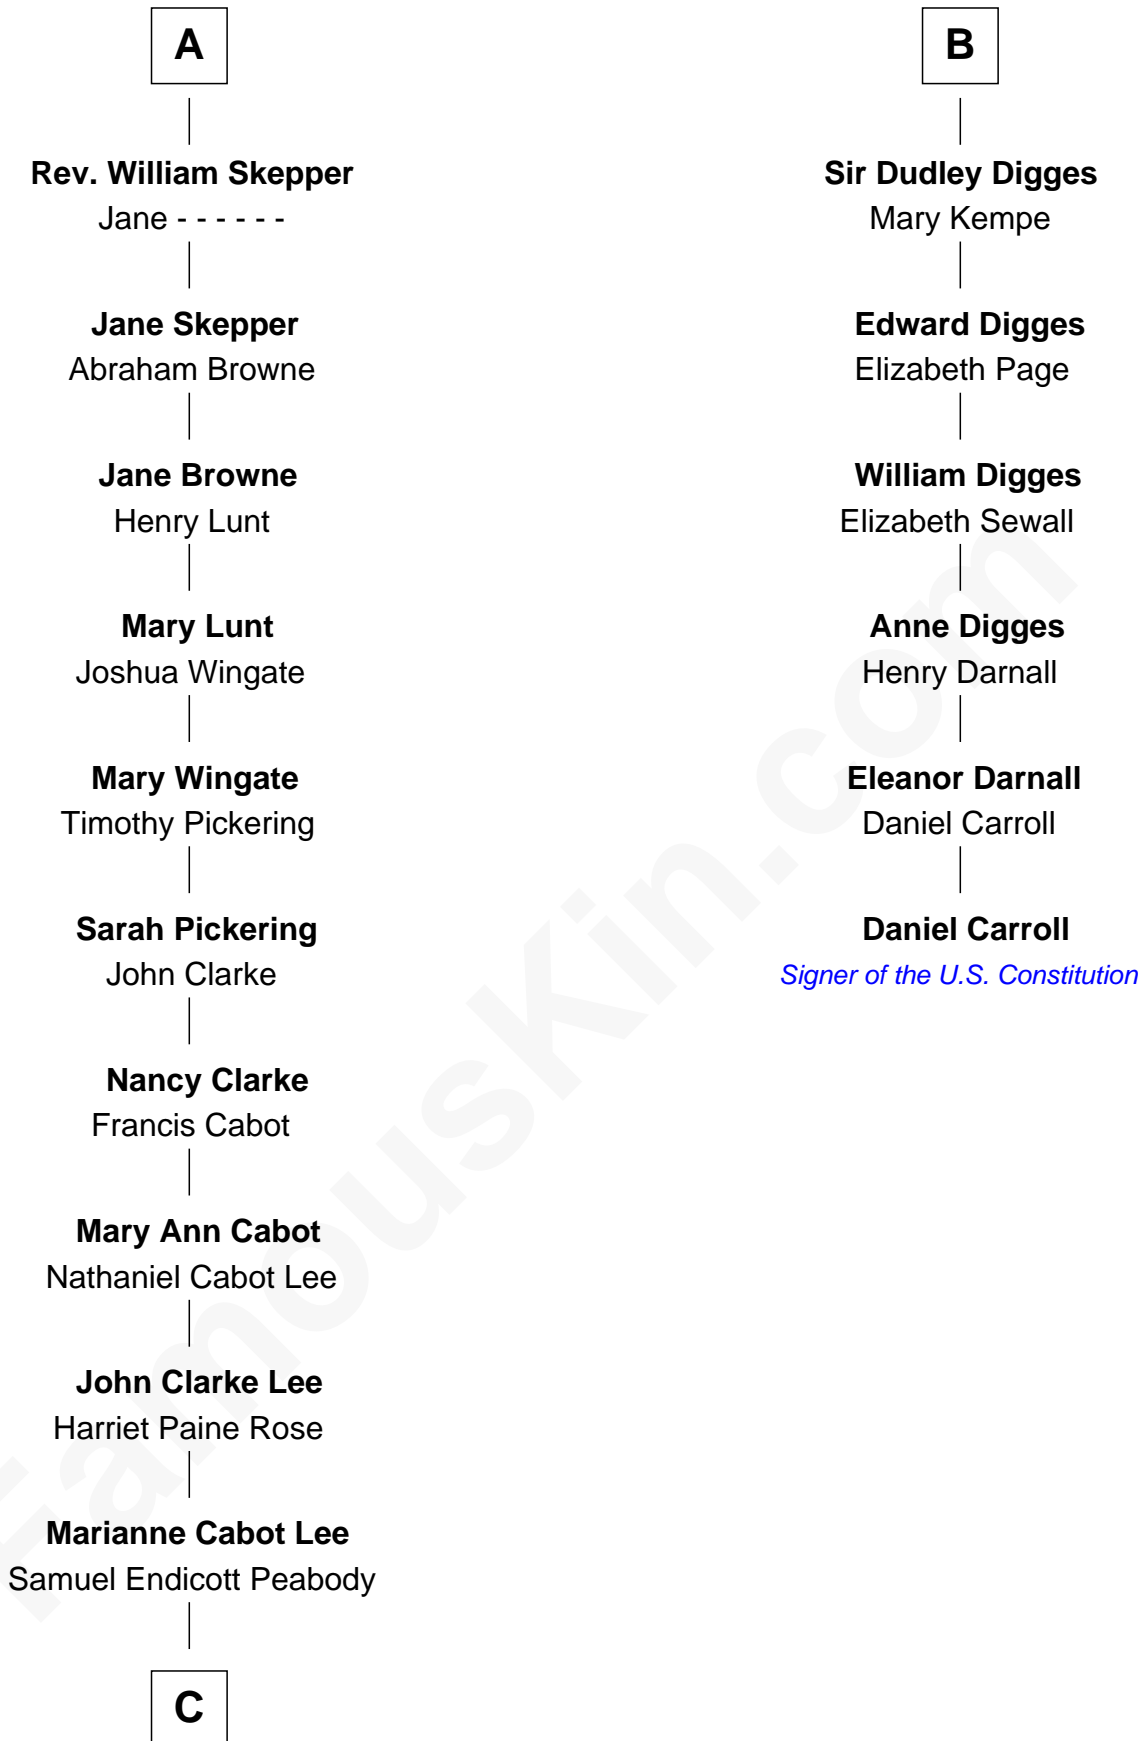

# FamousKin.com Relationship Chart of

**Kyra Sedgwick**

*TV and Movie Actress*

12th cousin 8 times removed of

**Daniel Carroll**

*Signer of the U.S. Constitution*

**Sir Henry Percy**  
Elizabeth Mortimer

**C**

Rev. Dr. Endicott Peabody

Fannie Peabody

**Helen Peabody**

Robert Minturn Sedgwick

**Henry Dwight Sedgwick**

Patricia Ann Rosenwald

**Kyra Sedgwick**

*TV and Movie Actress*