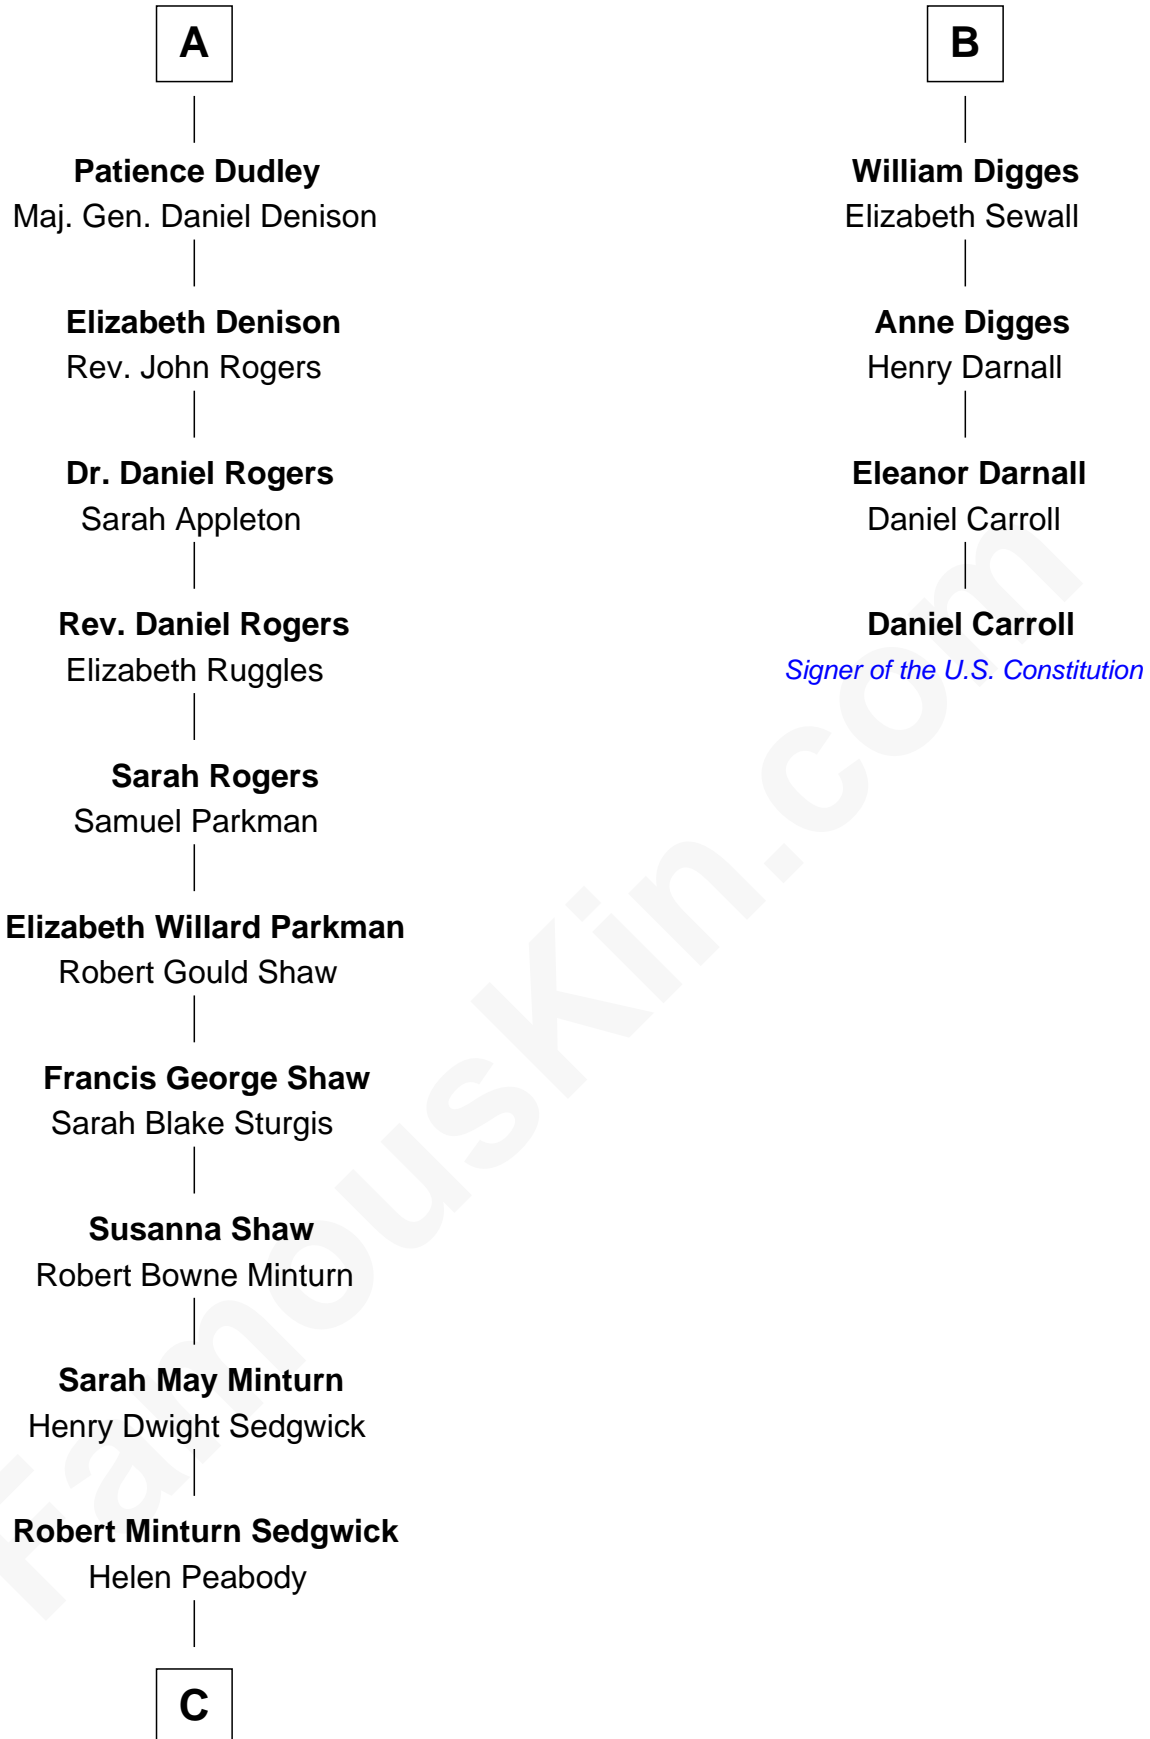

# FamousKin.com Relationship Chart of

**Kyra Sedgwick**

*TV and Movie Actress*

10th cousin 8 times removed of

**Daniel Carroll**

*Signer of the U.S. Constitution*

**C**

Henry Dwight Sedgwick

Patricia Ann Rosenwald

**Kyra Sedgwick**

*TV and Movie Actress*

FamousKin.com