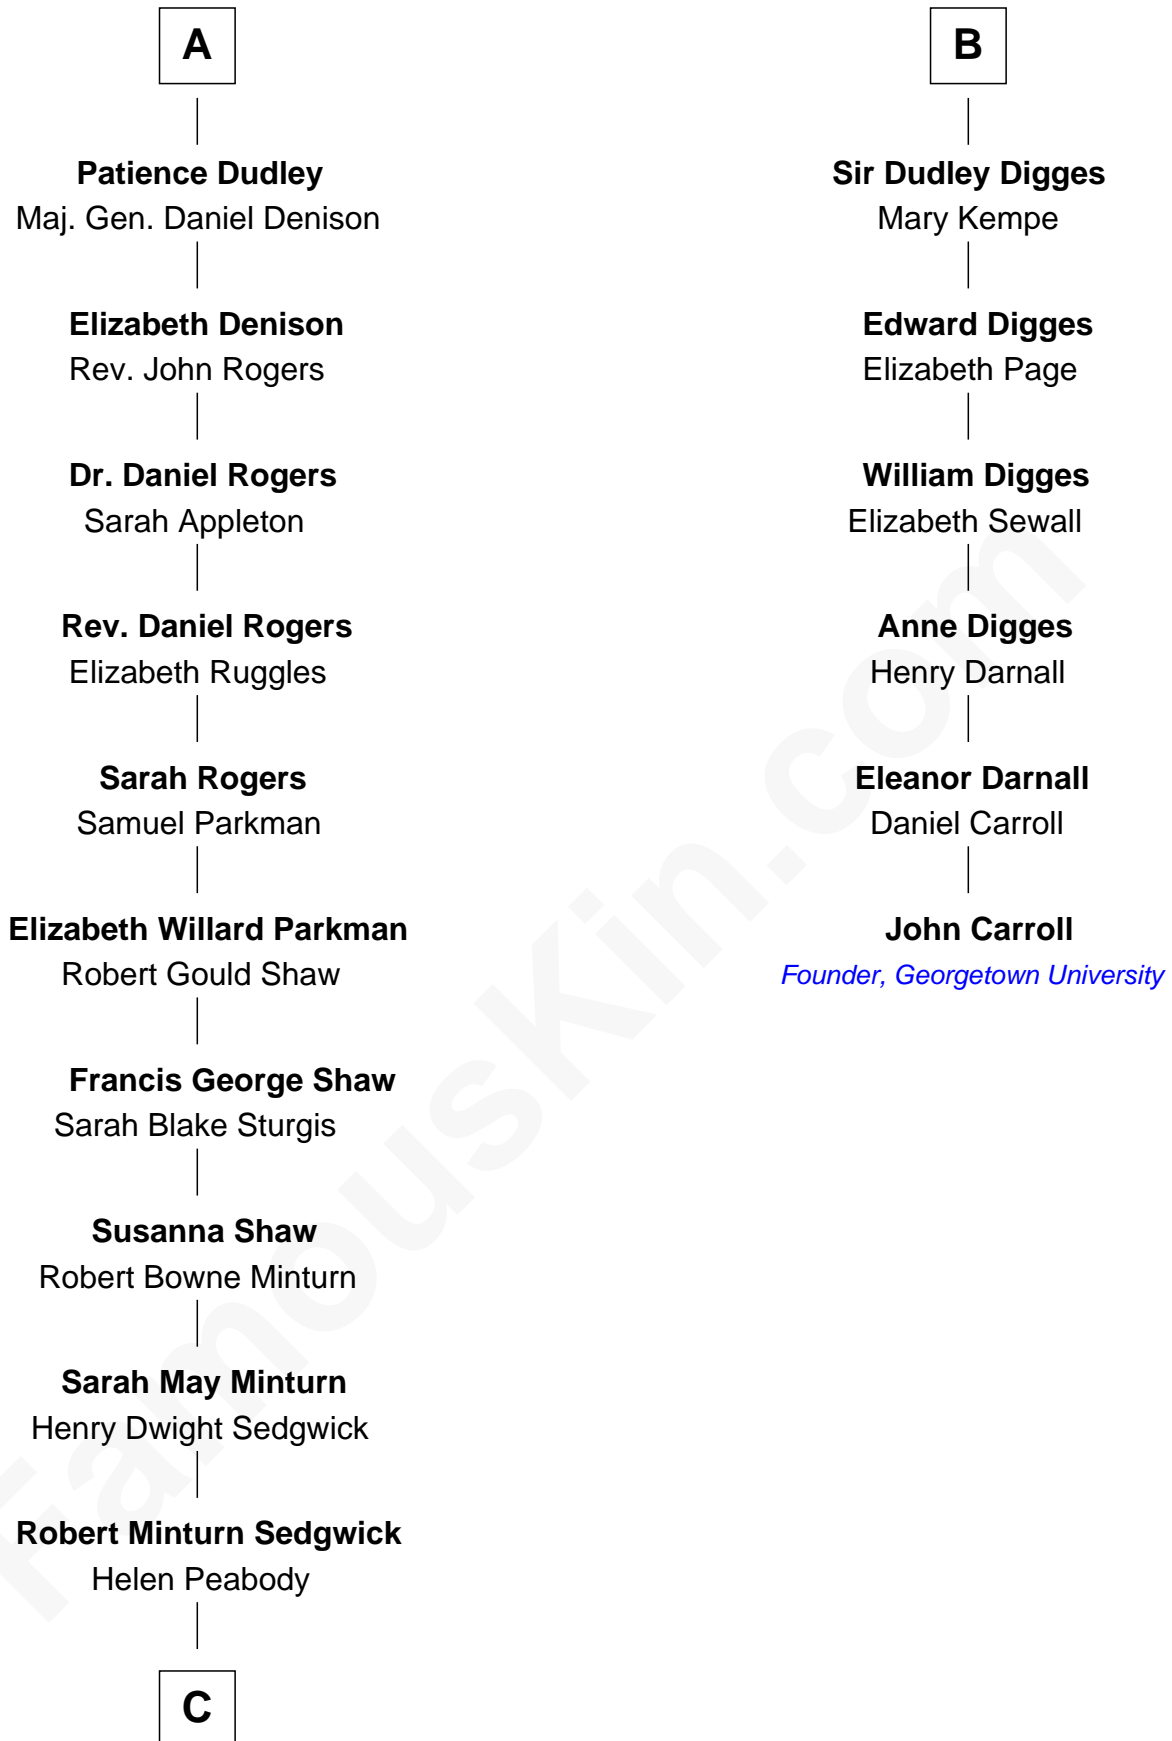

FamousKin.com

Relationship Chart of

Kyra Sedgwick

TV and Movie Actress

12th cousin 6 times removed of

John Carroll

Founder of Georgetown University

C

Henry Dwight Sedgwick

Patricia Ann Rosenwald

Kyra Sedgwick

TV and Movie Actress

FamousKin.com