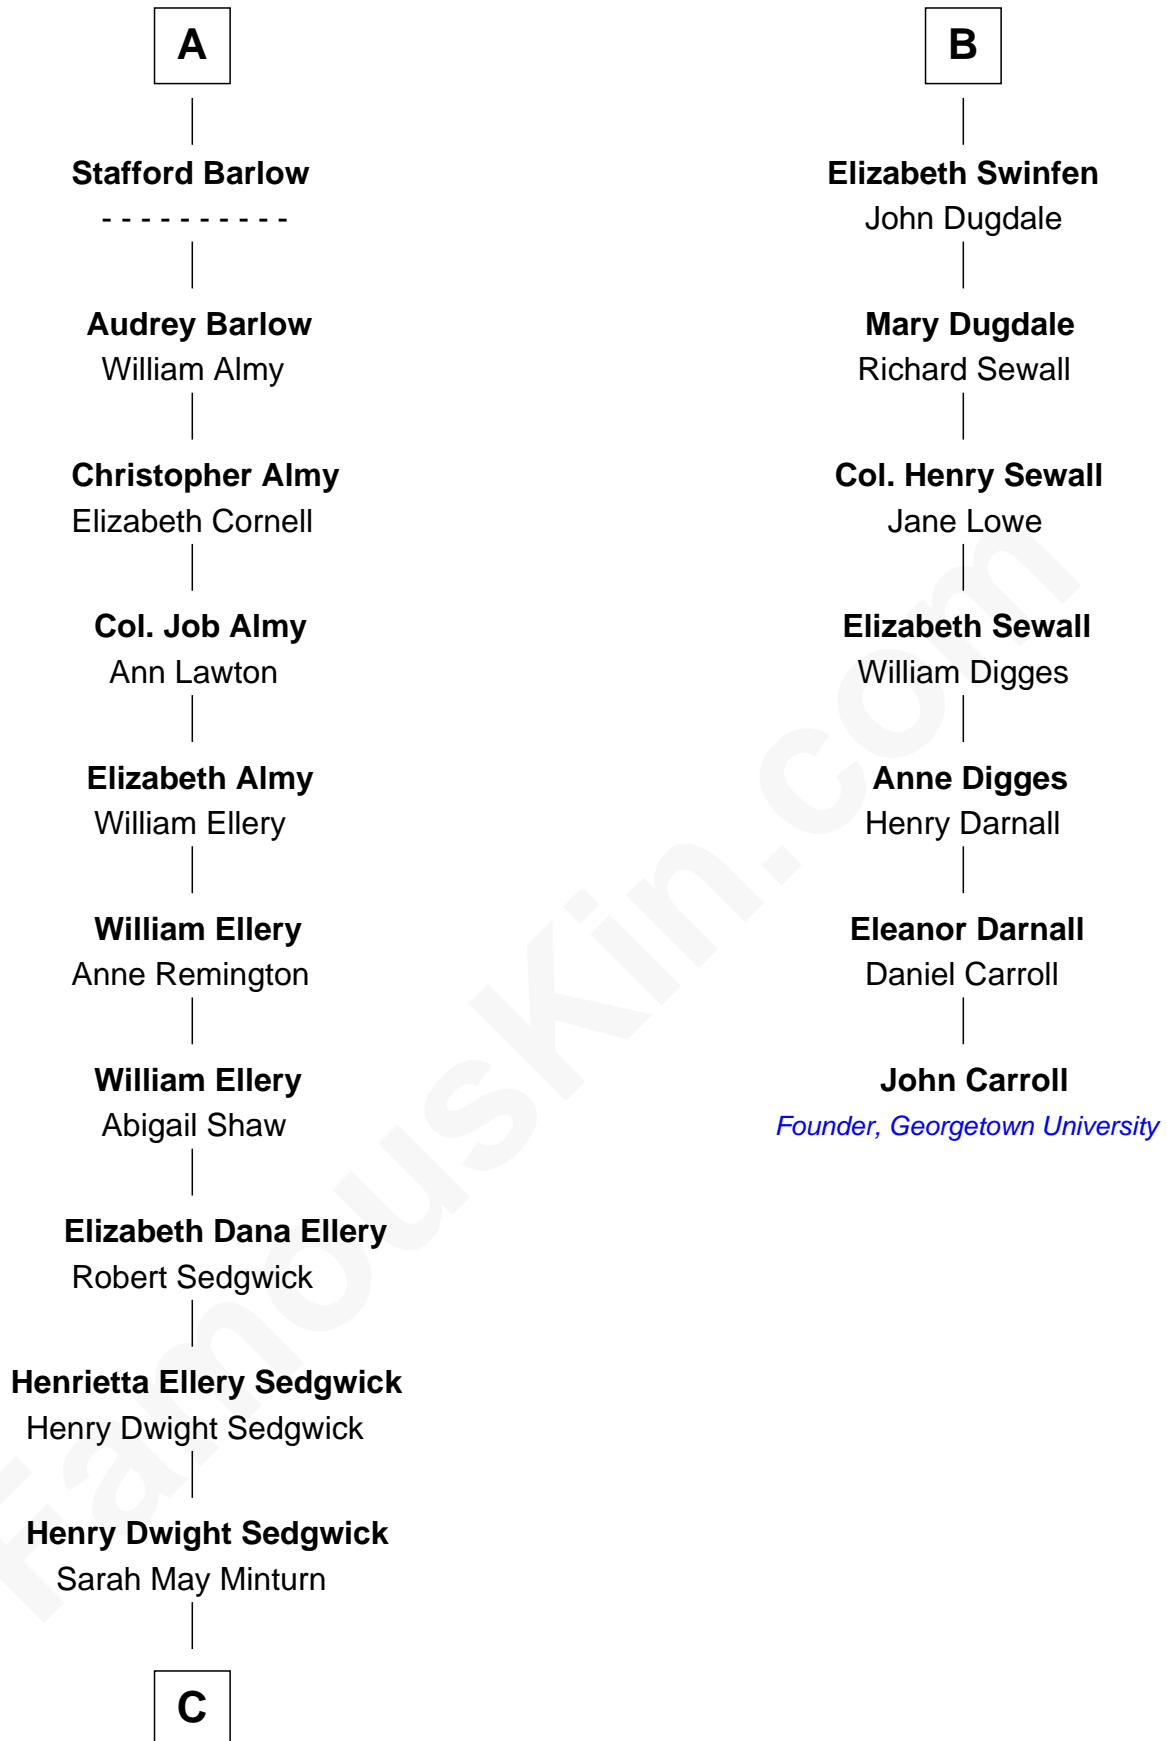

FamousKin.com Relationship Chart of

Kyra Sedgwick

TV and Movie Actress

13th cousin 6 times removed of

John Carroll

Founder of Georgetown University

C

Robert Minturn Sedgwick

Helen Peabody

Henry Dwight Sedgwick

Patricia Ann Rosenwald

Kyra Sedgwick

TV and Movie Actress

FamousKin.com