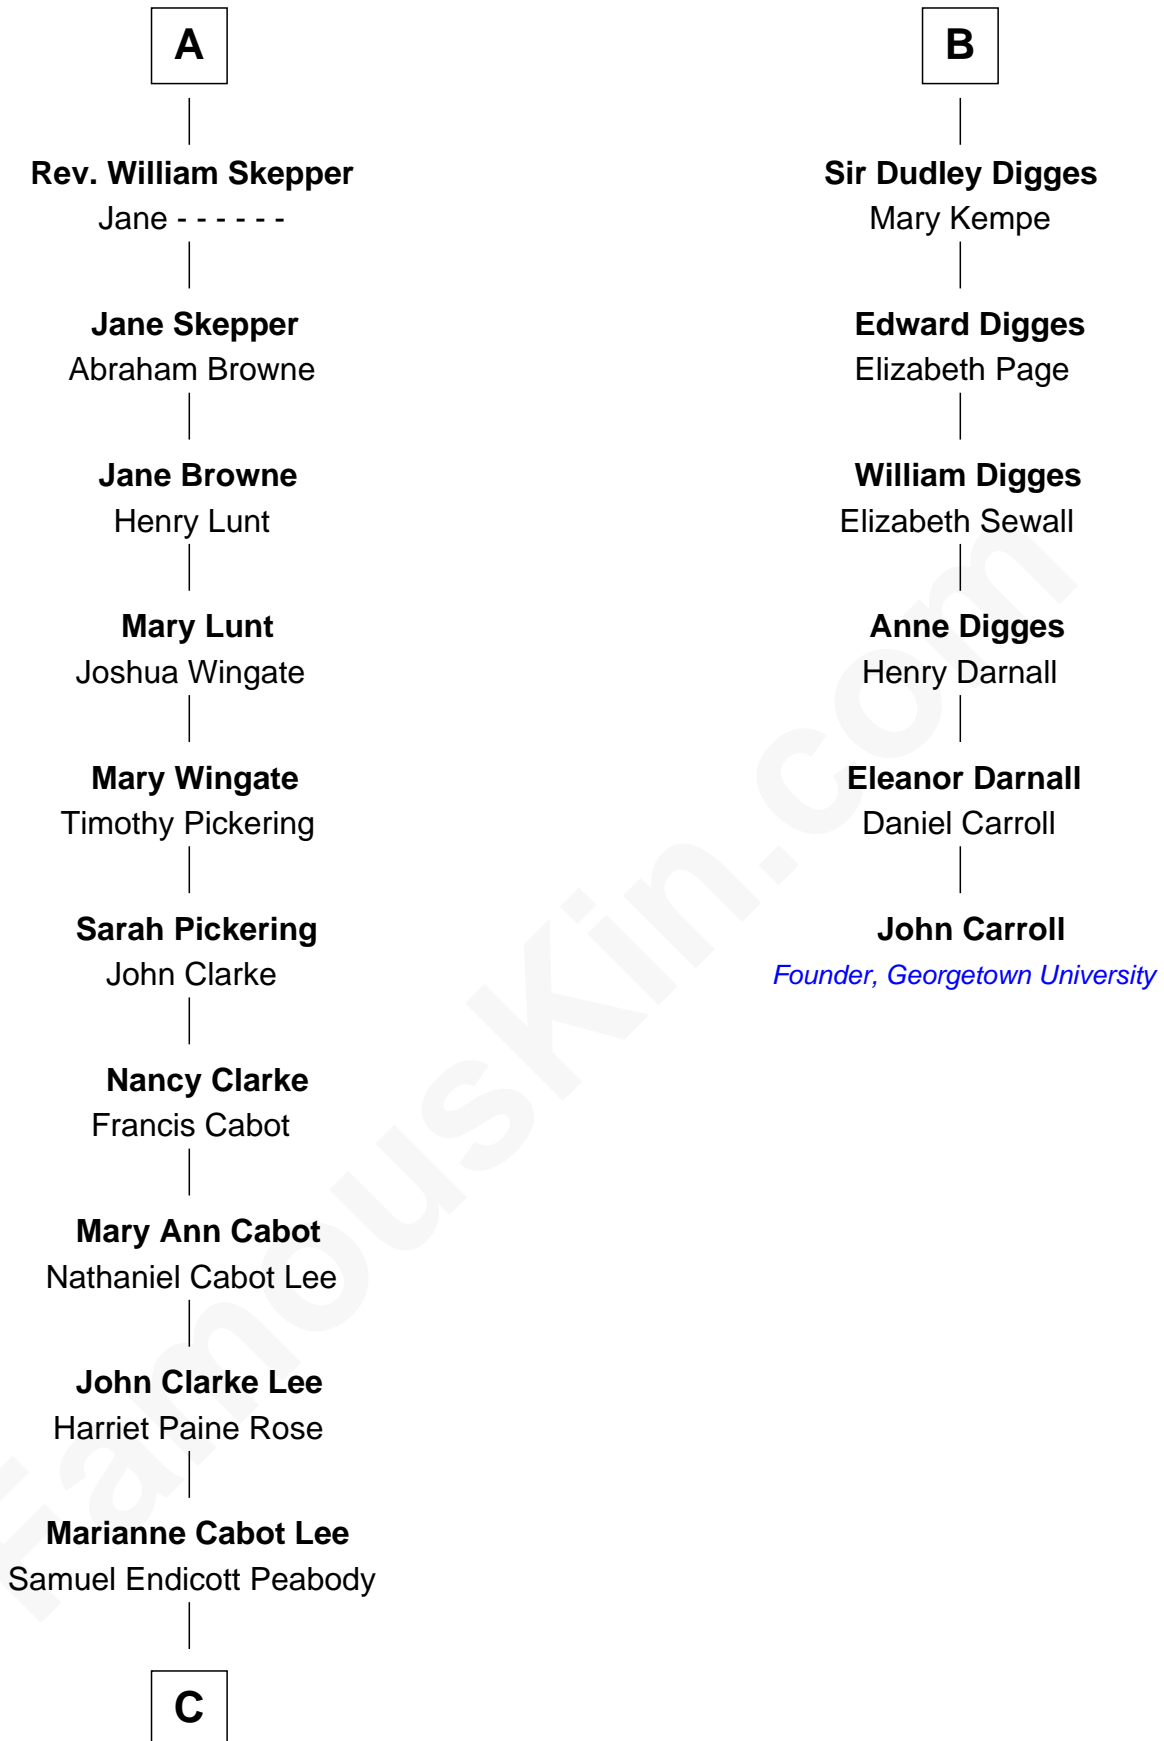

FamousKin.com Relationship Chart of

Kyra Sedgwick

TV and Movie Actress

12th cousin 8 times removed of

John Carroll

Founder of Georgetown University

Sir Henry Percy
Elizabeth Mortimer

C

Rev. Dr. Endicott Peabody

Fannie Peabody

Helen Peabody

Robert Minturn Sedgwick

Henry Dwight Sedgwick

Patricia Ann Rosenwald

Kyra Sedgwick

TV and Movie Actress