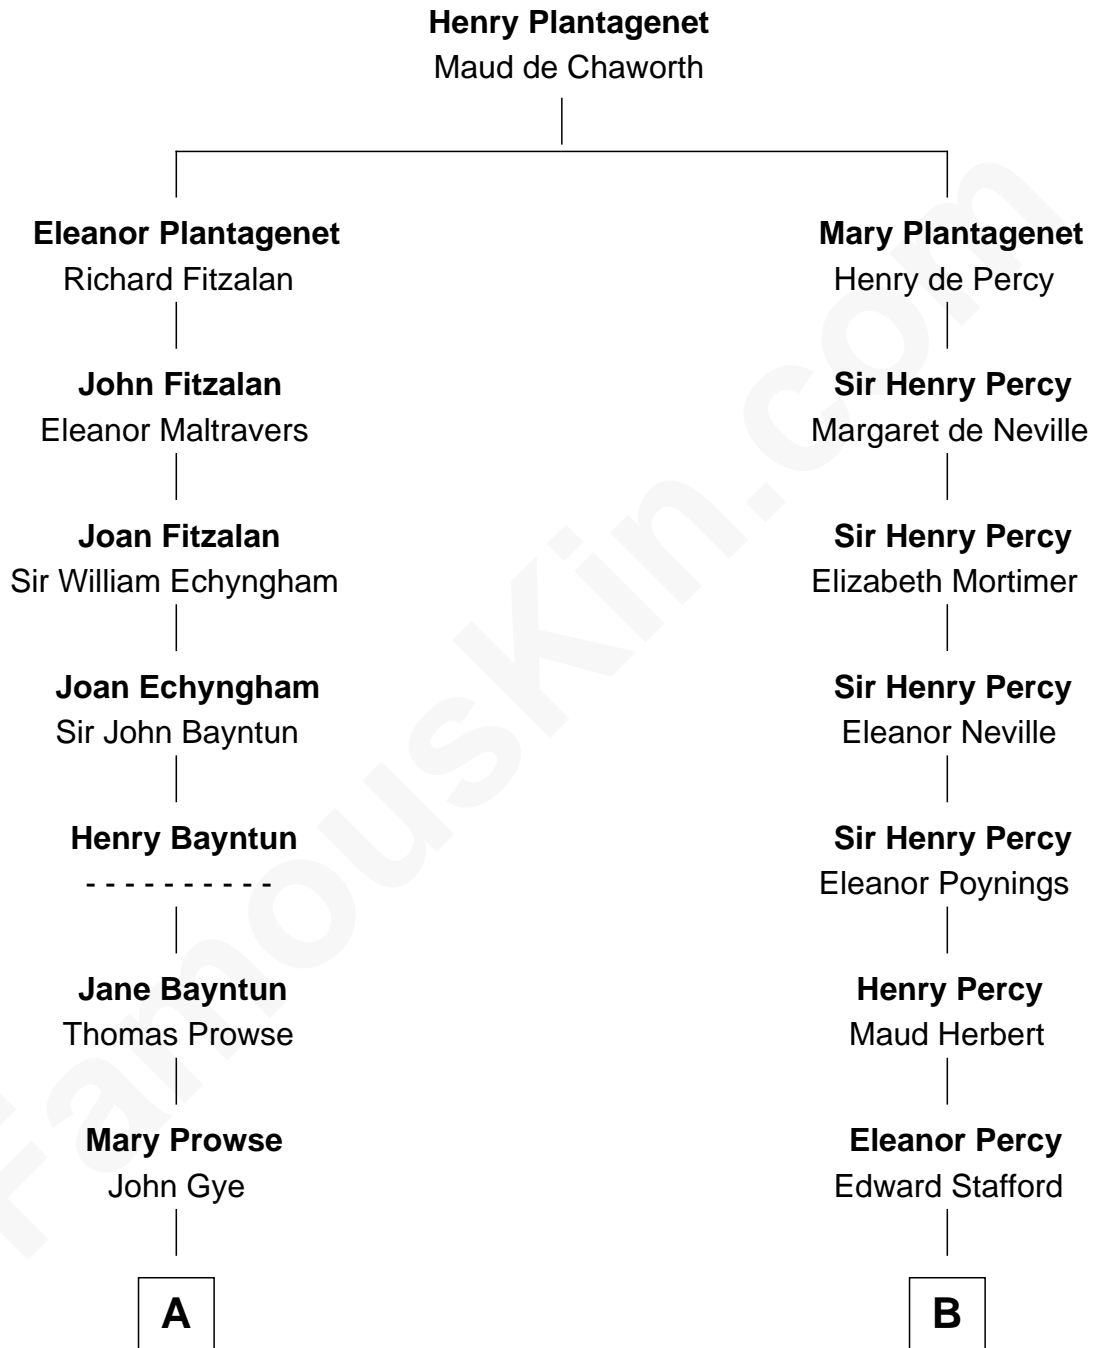

FamousKin.com Relationship Chart of

Kyra Sedgwick

TV and Movie Actress

15th cousin 4 times removed of

John Carroll

Founder of Georgetown University

C

Helen Peabody
Robert Minturn Sedgwick

Henry Dwight Sedgwick
Patricia Ann Rosenwald

Kyra Sedgwick
TV and Movie Actress

FamousKin.com