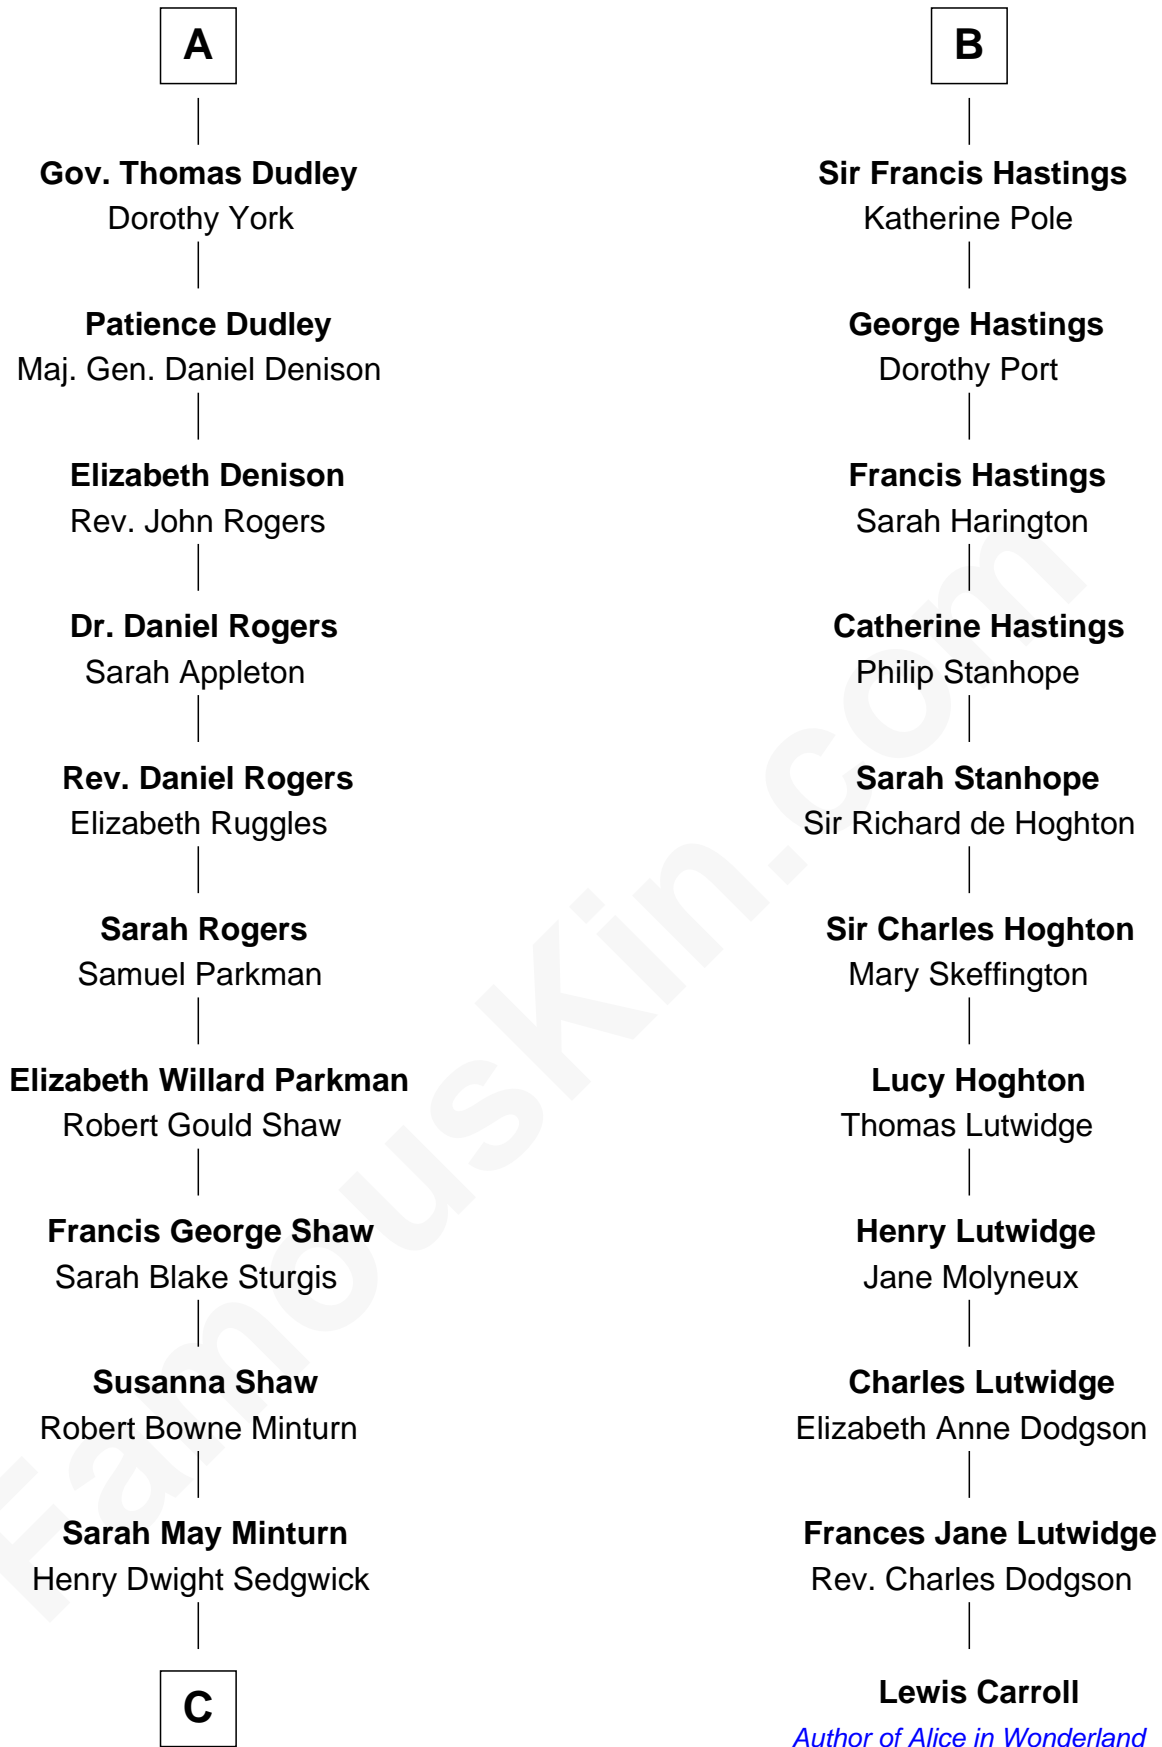

# FamousKin.com Relationship Chart of

**Kyra Sedgwick**

*TV and Movie Actress*

17th cousin 2 times removed of

**Lewis Carroll**

*Author of Alice in Wonderland*

**C**

Robert Minturn Sedgwick

Helen Peabody

Henry Dwight Sedgwick

Patricia Ann Rosenwald

**Kyra Sedgwick**

*TV and Movie Actress*

FamousKin.com