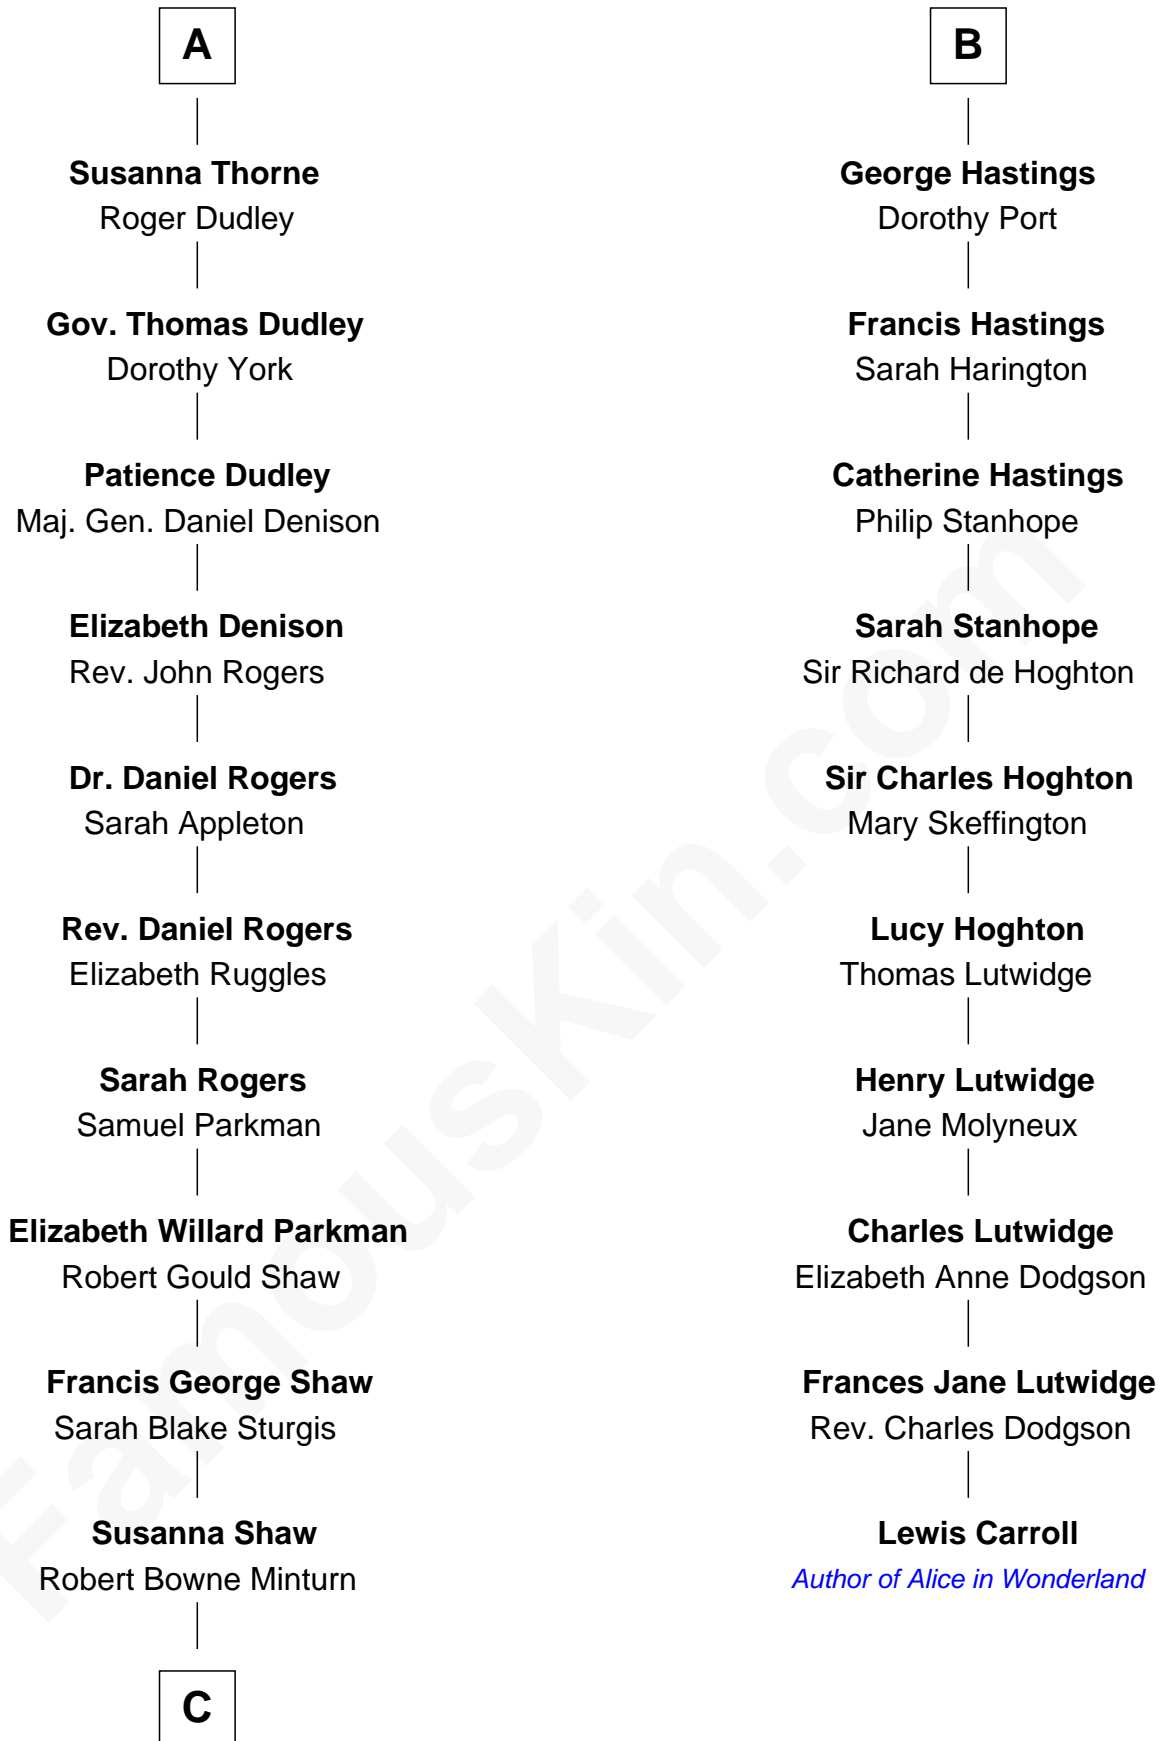

FamousKin.com Relationship Chart of

Kyra Sedgwick

TV and Movie Actress

16th cousin 4 times removed of

Lewis Carroll

Author of Alice in Wonderland

C

—
Sarah May Minturn
Henry Dwight Sedgwick

—
Robert Minturn Sedgwick
Helen Peabody

—
Henry Dwight Sedgwick
Patricia Ann Rosenwald

—
Kyra Sedgwick
TV and Movie Actress

FamousKin.com