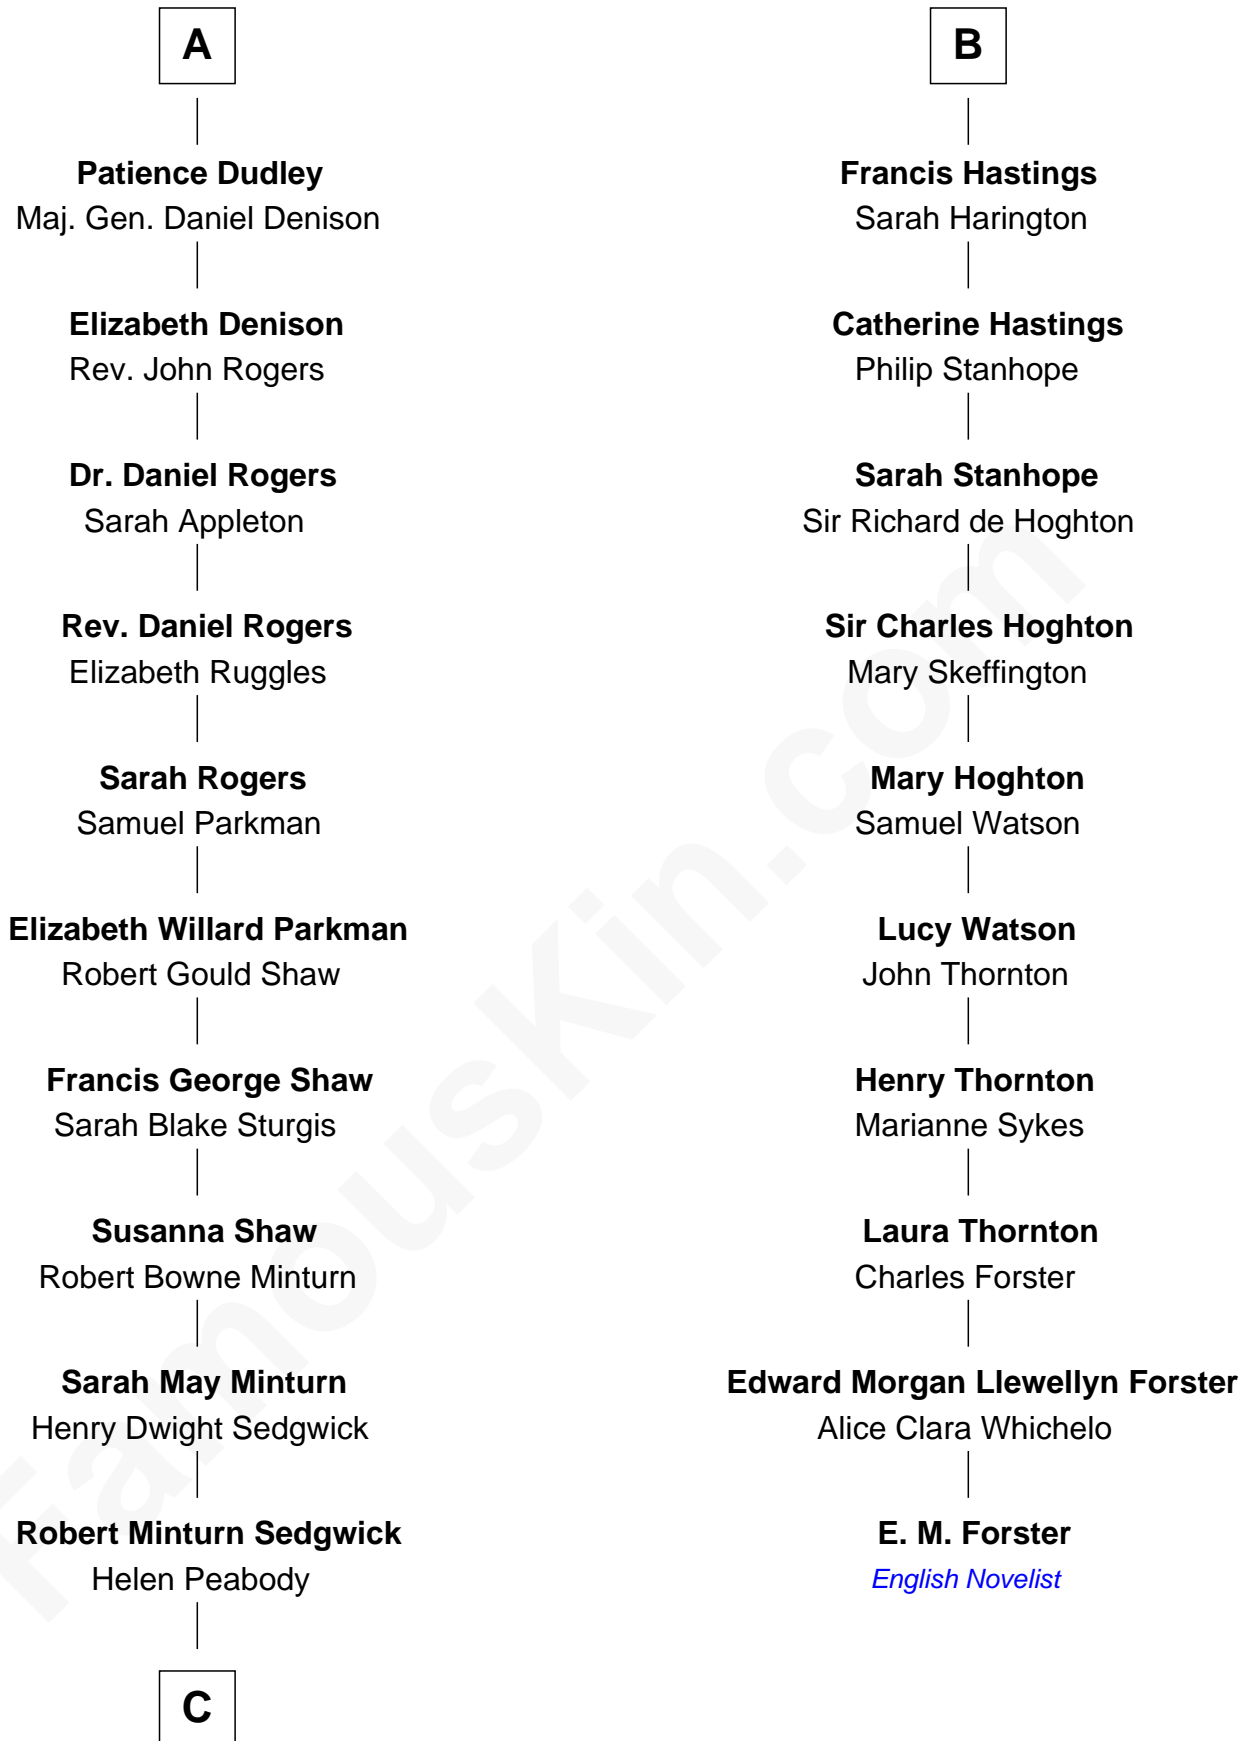

FamousKin.com Relationship Chart of

Kyra Sedgwick

TV and Movie Actress

16th cousin 2 times removed of

E. M. Forster

English Novelist

C

Henry Dwight Sedgwick