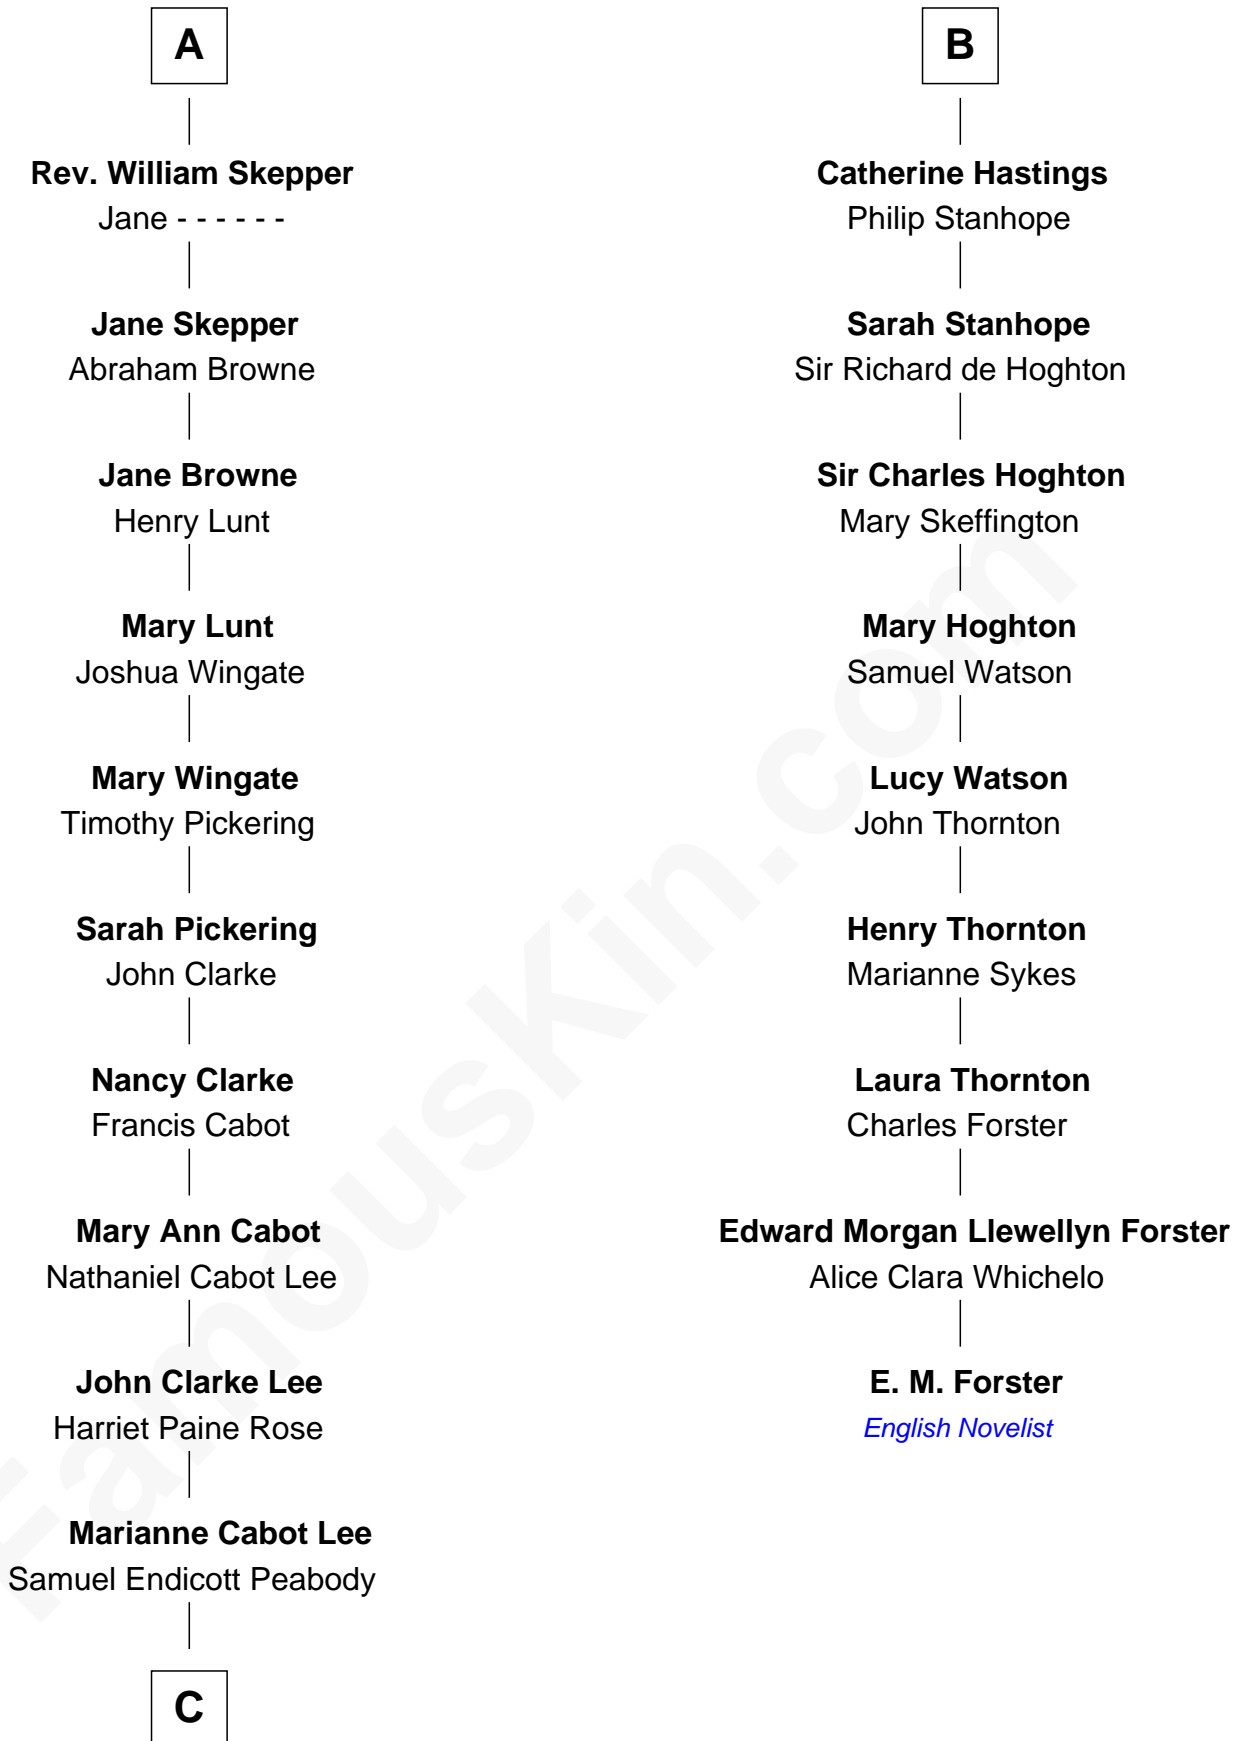

FamousKin.com

Relationship Chart of

Kyra Sedgwick

TV and Movie Actress

15th cousin 5 times removed of

E. M. Forster

English Novelist

Sir Henry Percy
Elizabeth Mortimer