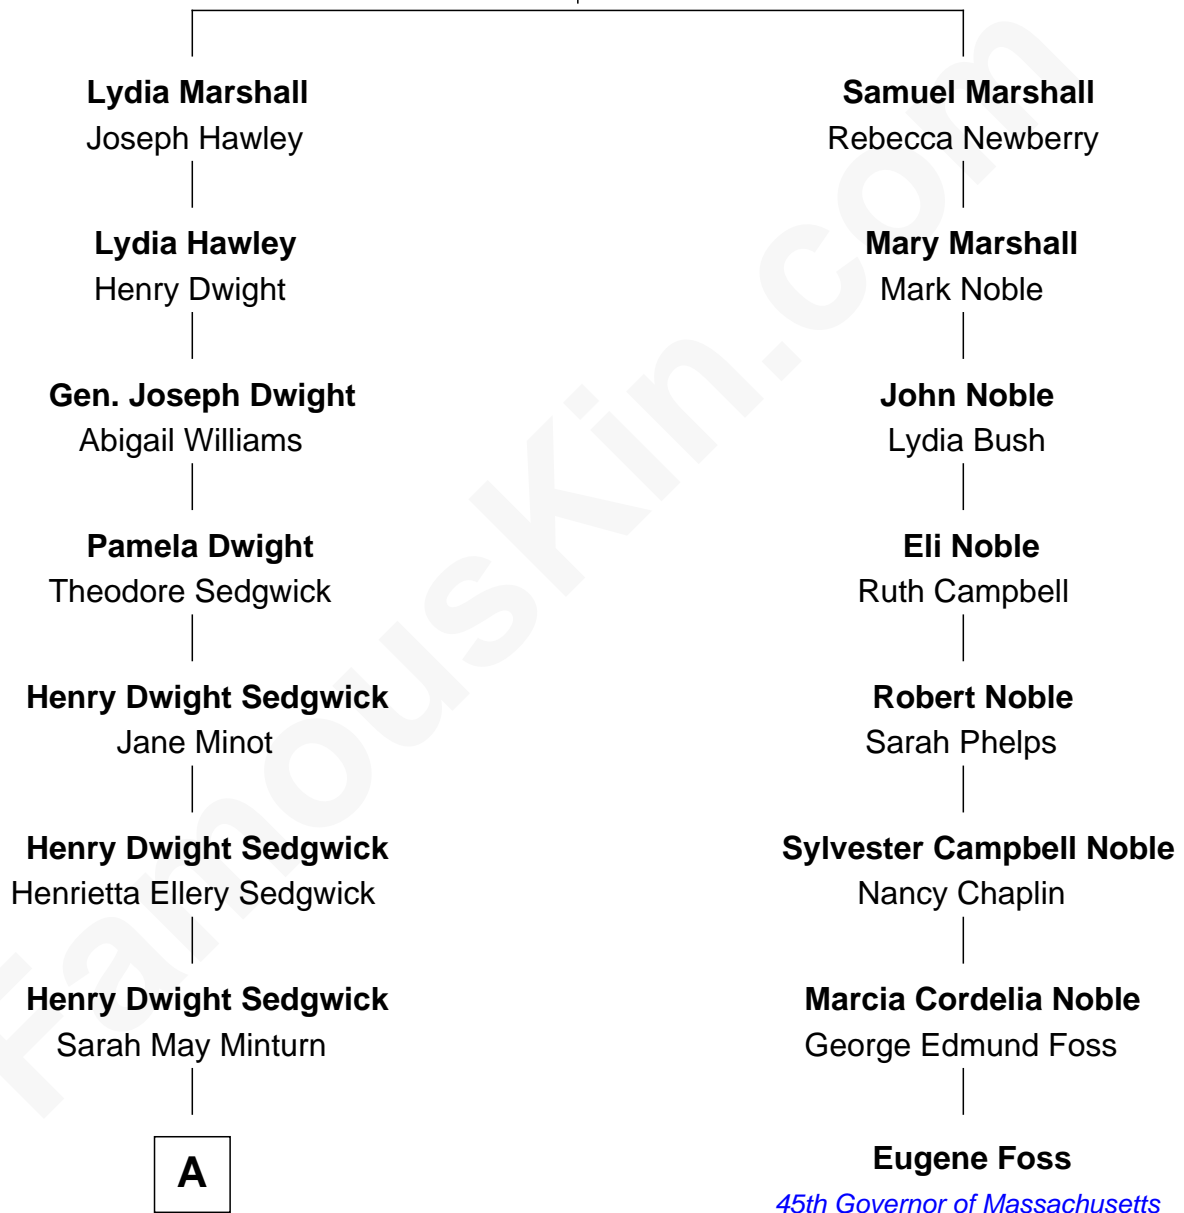

# FamousKin.com Relationship Chart of

**Kyra Sedgwick**

*TV and Movie Actress*

7th cousin 2 times removed of

**Eugene Foss**

*45th Governor of Massachusetts*

**Samuel Marshall**

Mary Wilton

A

Robert Minturn Sedgwick

Helen Peabody

Henry Dwight Sedgwick

Patricia Ann Rosenwald

Kyra Sedgwick

*TV and Movie Actress*

FamousKin.com